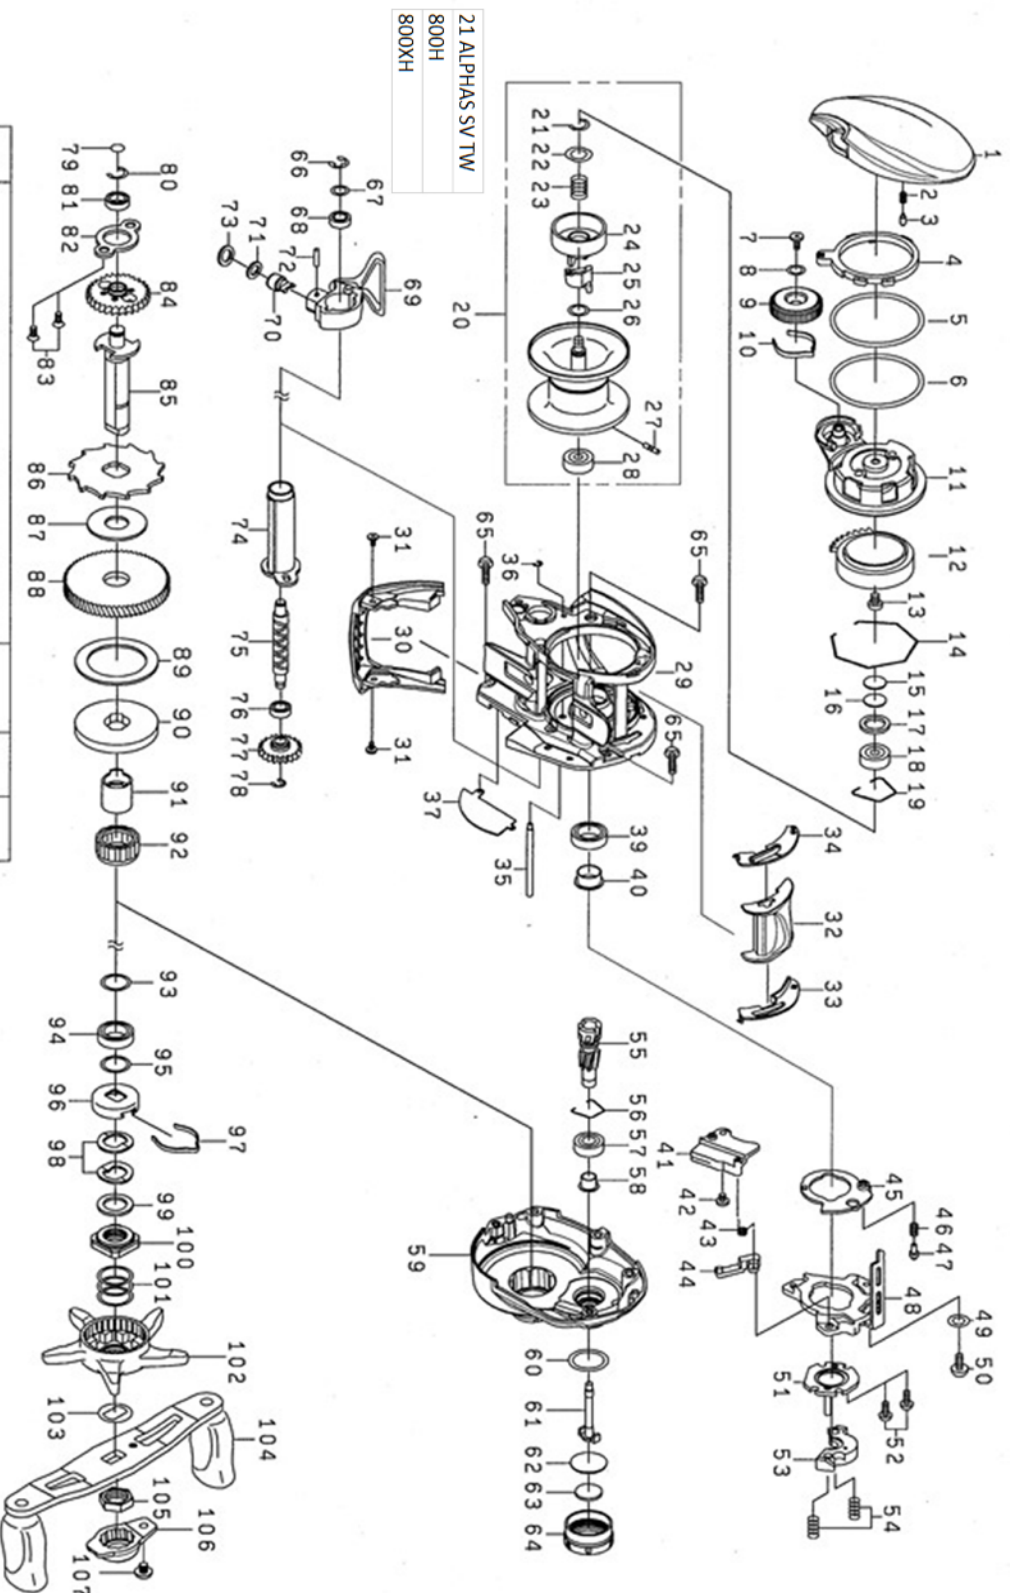

# 21 ALPHAS SV TW800XH

Feel Alive.

Please quote by part number, not key number when ordering.  
spares@daiwaaustralia.com.au PH: (02) 8644 8644

REEL NAME	MGFT CODE	KEY NO	PARTS CODE	DESCRIPTION
21 ALPHAS SV TW800XH		1	6J972001	LEFT SIDE PLATE
21 ALPHAS SV TW800XH		2	6J631901	LEVER PLATE SPRING
21 ALPHAS SV TW800XH		3	6J286301	LEVER PLATE PIN
21 ALPHAS SV TW800XH		4	6J973401	LEVER PLATE (A)
21 ALPHAS SV TW800XH		5	6J957201	LEVER PLATE (B)
21 ALPHAS SV TW800XH		6	6J957303	LEVER PLATE (C)
21 ALPHAS SV TW800XH		7	6G940402	BRAKE DIAL SCREW
21 ALPHAS SV TW800XH		8	6H159202	BRAKE DIAL WASHER
21 ALPHAS SV TW800XH		9	6J741804	BRAKE DIAL
21 ALPHAS SV TW800XH		10	6H663401	BRAKE DIAL SPRING
21 ALPHAS SV TW800XH		11	6J972201	SET PLATE
21 ALPHAS SV TW800XH		12	6J957401	MAGNET HOLDER
21 ALPHAS SV TW800XH		13	6H666002	MAGNET HOLDER SCREW
21 ALPHAS SV TW800XH		14	6J957601	MAGNET HOLDER RETAINER
21 ALPHAS SV TW800XH		15	63757404	LS SPOOL ADJUST WASHER (A)
21 ALPHAS SV TW800XH		16	63757411	LS SPOOL ADJUST WASHER (B)
21 ALPHAS SV TW800XH		17	6F574303	LS SPOOL ADJUST WASHER (C)
21 ALPHAS SV TW800XH		18	6G431104	LS BALL BEARING
21 ALPHAS SV TW800XH		19	6E219701	LS BALL BEARING RETAINER
21 ALPHAS SV TW800XH		20	6Z025895	SPOOL ASSY
21 ALPHAS SV TW800XH		21	63208002	BRAKE CUP SPRING RETAINER
21 ALPHAS SV TW800XH		22	6J497001	BRAKE CUP SPRING WASHER
21 ALPHAS SV TW800XH		23	6H862301	BRAKE CUP SPRING
21 ALPHAS SV TW800XH		24	6M177201	BRAKE CUP
21 ALPHAS SV TW800XH		25	6J190301	BRAKE CUP COLLAR
21 ALPHAS SV TW800XH		26	6E096501	BRAKE CUP WASHER
21 ALPHAS SV TW800XH		27	6J252301	SPOOL HOLDER PIN
21 ALPHAS SV TW800XH		28	6F811806	SPOOL BALL BEARING
21 ALPHAS SV TW800XH		29	6M103501	FRAME
21 ALPHAS SV TW800XH		30	6J956601	FRONT COVER
21 ALPHAS SV TW800XH		31	6H531508	FRONT COVER SCREW
21 ALPHAS SV TW800XH		32	6J956101	CLUTCH LEVER
21 ALPHAS SV TW800XH		33	6J955501	CLUTCH LEVER PLATE (R)
21 ALPHAS SV TW800XH		34	6J955601	CLUTCH LEVER PLATE (L)
21 ALPHAS SV TW800XH		35	6M134001	STABILIZER BAR
21 ALPHAS SV TW800XH		36	6H704101	STABILIZER BAR RETAINER
21 ALPHAS SV TW800XH		37	6J972901	FRAME PLATE
21 ALPHAS SV TW800XH		39	6G431002	PINION BALL BEARING (A)
21 ALPHAS SV TW800XH		40	6J764501	PINION BALL BEARING (A) COLLAR
21 ALPHAS SV TW800XH		41	6J739101	CLUTCH TRIP LEVER PLATE (A)
21 ALPHAS SV TW800XH		42	6H531508	CLUTCH TRIP LEVER PLATE (A) SCREW
21 ALPHAS SV TW800XH		43	6J915201	CLUTCH TRIP LEVER PLATE SPRING
21 ALPHAS SV TW800XH		44	6J622901	CLUTCH TRIP LEVER
21 ALPHAS SV TW800XH		45	6J739001	CLUTCH CAM PLATE (A)
21 ALPHAS SV TW800XH		46	6H928801	CLUTCH CAM PLATE SPRING
21 ALPHAS SV TW800XH		47	6J055201	CLUTCH CAM PLATE PIN
21 ALPHAS SV TW800XH		48	6J972601	CLUTCH CAM
21 ALPHAS SV TW800XH		49	6M070001	CLUTCH CAM WASHER
21 ALPHAS SV TW800XH		50	6B360406	CLUTCH CAM SCREW
21 ALPHAS SV TW800XH		51	6H659101	CLUTCH CAM PLATE (B)
21 ALPHAS SV TW800XH		52	6B032904	CLUTCH CAM PLATE (B) SCREW
21 ALPHAS SV TW800XH		53	6H929001	YOKE
21 ALPHAS SV TW800XH		54	6J313901	YOKE SPRING
21 ALPHAS SV TW800XH		55 88	6Z025342	PINION DRIVE GEAR SET
21 ALPHAS SV TW800XH		56	6H448401	PINION BALL BEARING RETAINER
21 ALPHAS SV TW800XH		57	6G538003	PINION BALL BEARING (B)
21 ALPHAS SV TW800XH		58	6J724601	PINION BALL BEARING (B) COLLAR
21 ALPHAS SV TW800XH		59	6J971601	RIGHT SIDE PLATE
21 ALPHAS SV TW800XH		60	6J279701	ZERO ADJUSTER KNOB O RING
21 ALPHAS SV TW800XH		61	6G931001	PINION SHAFT