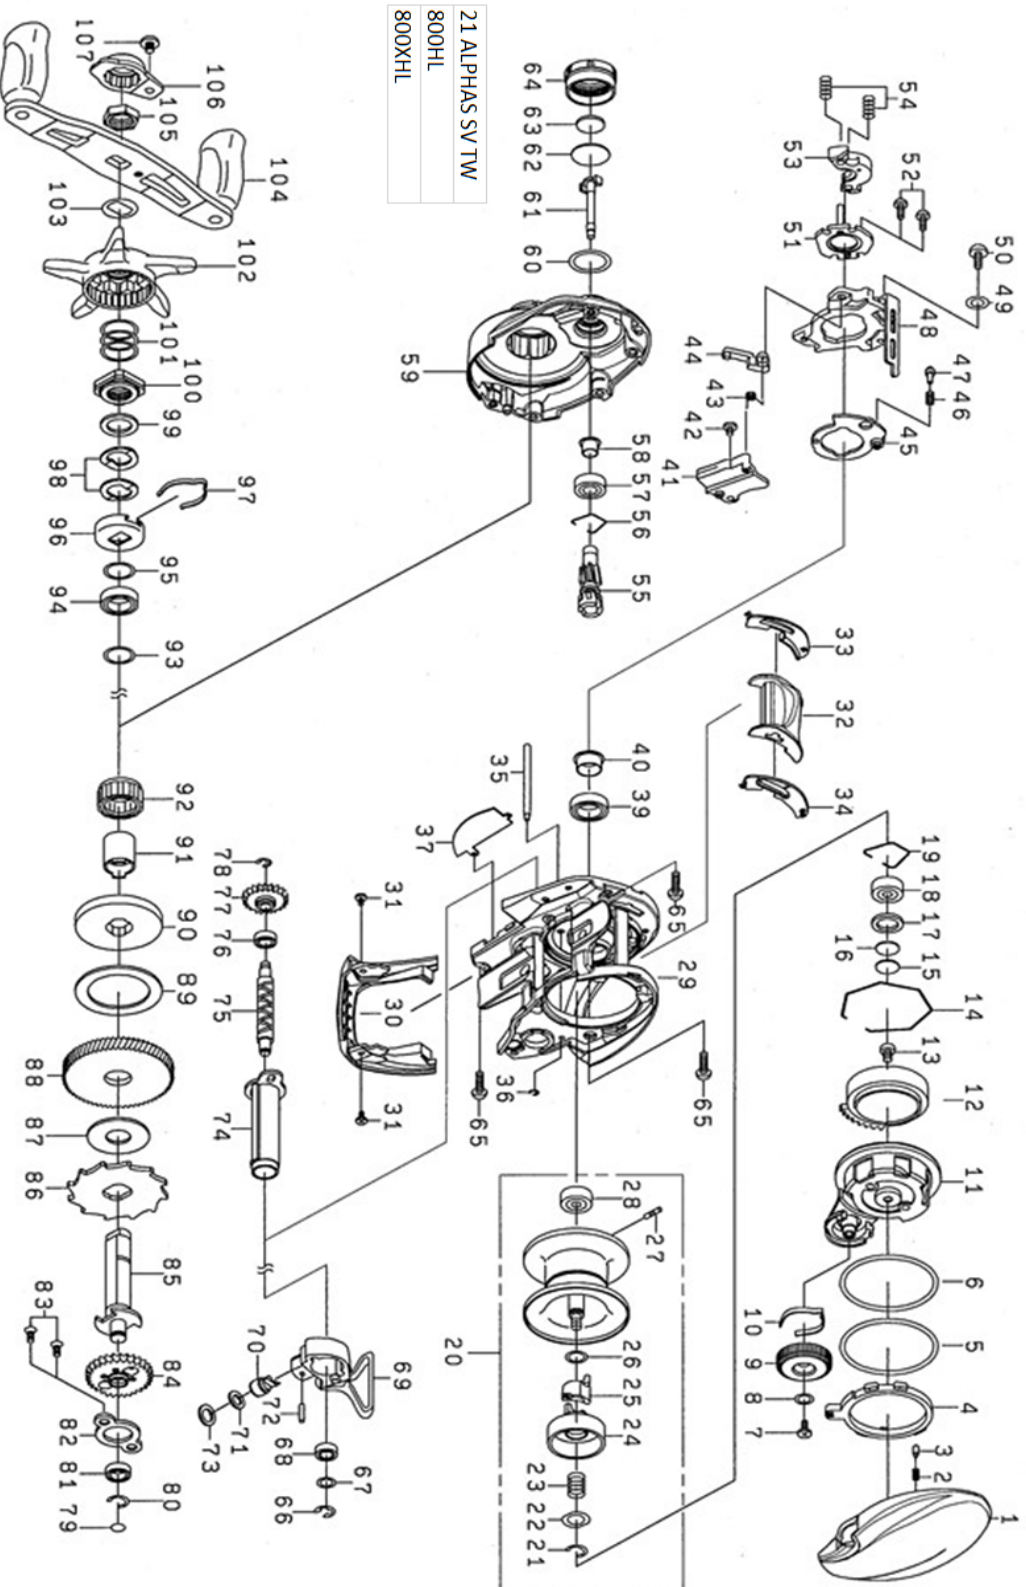

21 ALPHAS SV TW800XHL

Feel Alive.

Please quote by part number, not key number when ordering.
spares@daiwaaustralia.com.au PH: (02) 8644 8644

REEL NAME	MGFT CODE	KEY NO	PARTS CODE	DESCRIPTION
21 ALPHAS SV TW800XHL		1	6J956701	RIGHT SIDE PLATE
21 ALPHAS SV TW800XHL		2	6J631901	LEVER PLATE SPRING
21 ALPHAS SV TW800XHL		3	6J286301	LEVER PLATE PIN
21 ALPHAS SV TW800XHL		4	6J957101	LEVER PLATE (A)
21 ALPHAS SV TW800XHL		5	6J957201	LEVER PLATE (B)
21 ALPHAS SV TW800XHL		6	6J957303	LEVER PLATE (C)
21 ALPHAS SV TW800XHL		7	6G940402	BRAKE DIAL SCREW
21 ALPHAS SV TW800XHL		8	6H159202	BRAKE DIAL WASHER
21 ALPHAS SV TW800XHL		9	6J741806	BRAKE DIAL
21 ALPHAS SV TW800XHL		10	6H663401	BRAKE DIAL SPRING
21 ALPHAS SV TW800XHL		11	6J956901	SET PLATE
21 ALPHAS SV TW800XHL		12	6J957401	MAGNET HOLDER
21 ALPHAS SV TW800XHL		13	6H666002	MAGNET HOLDER SCREW
21 ALPHAS SV TW800XHL		14	6J957601	MAGNET HOLDER RETAINER
21 ALPHAS SV TW800XHL		15	63757404	RS SPOOL ADJUST WASHER (A)
21 ALPHAS SV TW800XHL		16	63757411	RS SPOOL ADJUST WASHER (B)
21 ALPHAS SV TW800XHL		17	6F574303	RS SPOOL ADJUST WASHER (C)
21 ALPHAS SV TW800XHL		18	6G431104	RS BALL BEARING
21 ALPHAS SV TW800XHL		19	6E219701	RS BALL BEARING RETAINER
21 ALPHAS SV TW800XHL		20	6Z025895	SPOOL ASSY
21 ALPHAS SV TW800XHL		21	63208002	BRAKE CUP SPRING RETAINER
21 ALPHAS SV TW800XHL		22	6I497001	BRAKE CUP SPRING WASHER
21 ALPHAS SV TW800XHL		23	6H862301	BRAKE CUP SPRING
21 ALPHAS SV TW800XHL		24	6M177201	BRAKE CUP
21 ALPHAS SV TW800XHL		25	6J190301	BRAKE CUP COLLAR
21 ALPHAS SV TW800XHL		26	6E096501	BRAKE CUP WASHER
21 ALPHAS SV TW800XHL		27	6J252301	SPOOL HOLDER PIN
21 ALPHAS SV TW800XHL		28	6F811806	SPOOL BALL BEARING
21 ALPHAS SV TW800XHL		29	6M107901	FRAME
21 ALPHAS SV TW800XHL		30	6J956601	FRONT COVER
21 ALPHAS SV TW800XHL		31	6H531508	FRONT COVER SCREW
21 ALPHAS SV TW800XHL		32	6J956101	CLUTCH LEVER
21 ALPHAS SV TW800XHL		33	6J955601	CLUTCH LEVER PLATE (L)
21 ALPHAS SV TW800XHL		34	6J955501	CLUTCH LEVER PLATE (R)
21 ALPHAS SV TW800XHL		35	6M134001	STABILIZER BAR
21 ALPHAS SV TW800XHL		36	6H704101	STABILIZER BAR RETAINER
21 ALPHAS SV TW800XHL		37	6J955701	FRAME PLATE
21 ALPHAS SV TW800XHL		39	6G431002	PINION BALL BEARING (A)
21 ALPHAS SV TW800XHL		40	6J764501	PINION BALL BEARING (A) COLLAR
21 ALPHAS SV TW800XHL		41	6J765701	CLUTCH TRIP LEVER PLATE (A)
21 ALPHAS SV TW800XHL		42	6H531508	CLUTCH TRIP LEVER PLATE (A) SCREW
21 ALPHAS SV TW800XHL		43	6J915301	CLUTCH TRIP LEVER PLATE SPRING
21 ALPHAS SV TW800XHL		44	6J638601	CLUTCH TRIP LEVER
21 ALPHAS SV TW800XHL		45	6J765601	CLUTCH CAM PLATE (A)
21 ALPHAS SV TW800XHL		46	6H928801	CLUTCH CAM PLATE SPRING
21 ALPHAS SV TW800XHL		47	6J055201	CLUTCH CAM PLATE PIN
21 ALPHAS SV TW800XHL		48	6J955801	CLUTCH CAM
21 ALPHAS SV TW800XHL		49	6M070001	CLUTCH CAM WASHER
21 ALPHAS SV TW800XHL		50	6B360406	CLUTCH CAM SCREW
21 ALPHAS SV TW800XHL		51	6H659101	CLUTCH CAM PLATE (B)
21 ALPHAS SV TW800XHL		52	6B032904	CLUTCH CAM PLATE (B) SCREW
21 ALPHAS SV TW800XHL		53	6H944401	YOKE
21 ALPHAS SV TW800XHL		54	6J313901	YOKE SPRING
21 ALPHAS SV TW800XHL		55 88	6Z025267	PINION DRIVE GEAR SET
21 ALPHAS SV TW800XHL		56	6H448401	PINION BALL BEARING RETAINER
21 ALPHAS SV TW800XHL		57	6G538003	PINION BALL BEARING (B)
21 ALPHAS SV TW800XHL		58	6J724601	PINION BALL BEARING (B) COLLAR
21 ALPHAS SV TW800XHL		59	6J954801	LEFT SIDE PLATE
21 ALPHAS SV TW800XHL		60	6I279701	ZERO ADJUSTER KNOB O RING
21 ALPHAS SV TW800XHL		61	6G931001	PINION SHAFT