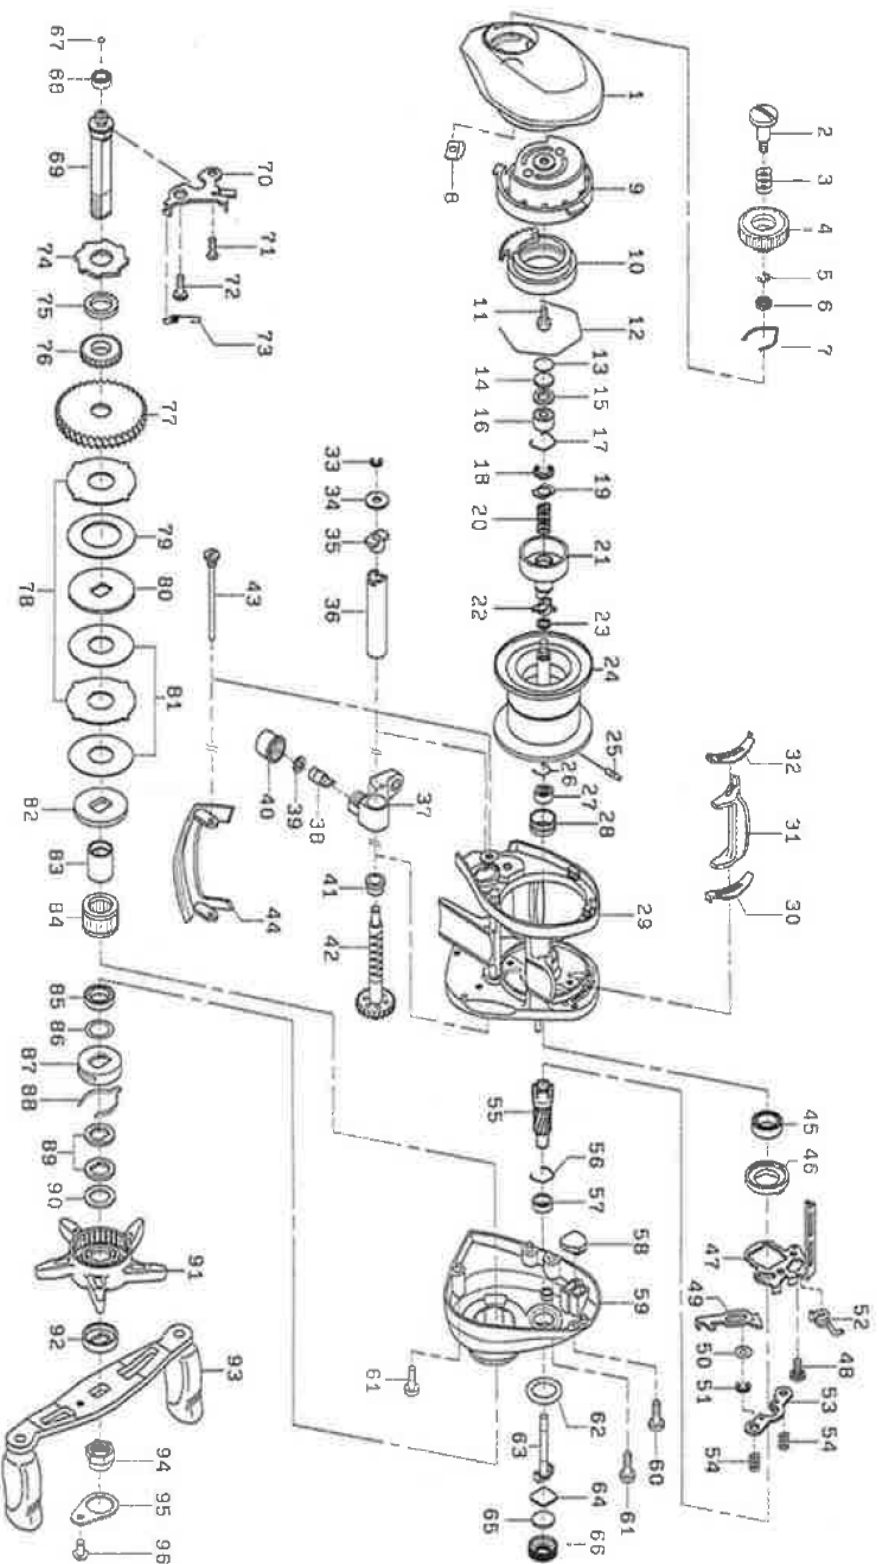

# ALPHAS SV 105P

Feel Alive.

Please quote by part number, not key number when ordering.  
spares@daiwaaustralia.com.au PH: (02) 8644 8644

REEL NAME	MGFT CODE	KEY NO	PARTS CODE	DESCRIPTION
ALPHAS SV 105P		1	6J098001	SIDE PLATE(L)
ALPHAS SV 105P		2	6F577901	SCREW
ALPHAS SV 105P		3	6E167101	SPRING
ALPHAS SV 105P		4	6G360502	DAIAL
ALPHAS SV 105P		5	6B339801	RETAINER
ALPHAS SV 105P		6	6F637701	COLLAR
ALPHAS SV 105P		7	6F051701	LEAF SPRING
ALPHAS SV 105P		8	6G846201	PLATE
ALPHAS SV 105P		9	6G363702	SET PLATE AS
ALPHAS SV 105P		10	6F717702	GEAR AS
ALPHAS SV 105P		11	63510906	SCREW
ALPHAS SV 105P		12	6B543201	RING
ALPHAS SV 105P		13	63757404	WASHER
ALPHAS SV 105P		14	63757411	WASHER
ALPHAS SV 105P		15	6F574303	WASHER
ALPHAS SV 105P		16	6G431105	BALL BEARING
ALPHAS SV 105P		17	6E219701	RING
ALPHAS SV 105P		18-28	6Z021910	SPOOL UN
ALPHAS SV 105P		29	6H979404	FRAME
ALPHAS SV 105P		30	6G356901	PLATE(R)
ALPHAS SV 105P		31	6G357202	CLUTCH BAR
ALPHAS SV 105P		32	6G357001	PLATE(L)
ALPHAS SV 105P		33	63205901	RETAINER
ALPHAS SV 105P		34	6F655501	WASHER
ALPHAS SV 105P		35	6B715601	BUSH
ALPHAS SV 105P		36	6F836502	PIPE
ALPHAS SV 105P		37	6G564907	LEVEL WIND AS
ALPHAS SV 105P		38	61214212	LEVEL WIND PIN
ALPHAS SV 105P		39	63731300	WASHER
ALPHAS SV 105P		40	6F402801	NUT
ALPHAS SV 105P		41	6G417801	COLLAR
ALPHAS SV 105P		42	6G418001	WORM SHAFT AS
ALPHAS SV 105P		43	6G358705	SCREW
ALPHAS SV 105P		44	6H979802	FRONT COVER
ALPHAS SV 105P		45	6G431004	BALL BEARING
ALPHAS SV 105P		46	6G357101	CLUTCH CAM
ALPHAS SV 105P		47	6G357301	PLATE
ALPHAS SV 105P		48	6G009701	SCREW
ALPHAS SV 105P		49	6G357401	KICK LEVER
ALPHAS SV 105P		50	6G539402	WASHER
ALPHAS SV 105P		51	63205901	RETAINER
ALPHAS SV 105P		52	6G357801	SPRING
ALPHAS SV 105P		53	6G357901	CLUTCH PLATE
ALPHAS SV 105P		54	6G358001	SPRING
ALPHAS SV 105P		55	6G593101	PINION
ALPHAS SV 105P		56	6E219701	RING
ALPHAS SV 105P		57	6G466202	BALL BEARING
ALPHAS SV 105P		58	6G262301	PLATE
ALPHAS SV 105P		59	6H979307	SIDE PLATE(R)
ALPHAS SV 105P		60	6G040805	SCREW
ALPHAS SV 105P		61	6G040806	SCREW
ALPHAS SV 105P		62	61715201	O-ring
ALPHAS SV 105P		63	6G015501	SHAFT
ALPHAS SV 105P		64	6B175401	WASHER
ALPHAS SV 105P		65	6B175503	WASHER
ALPHAS SV 105P		66	6H689203	NUT
ALPHAS SV 105P		67	6F647201	WASHER
ALPHAS SV 105P		68	6F055601	BALL BEARING
ALPHAS SV 105P		69	6H979501	GEAR SHAFT
ALPHAS SV 105P		70	6G357701	PLATE