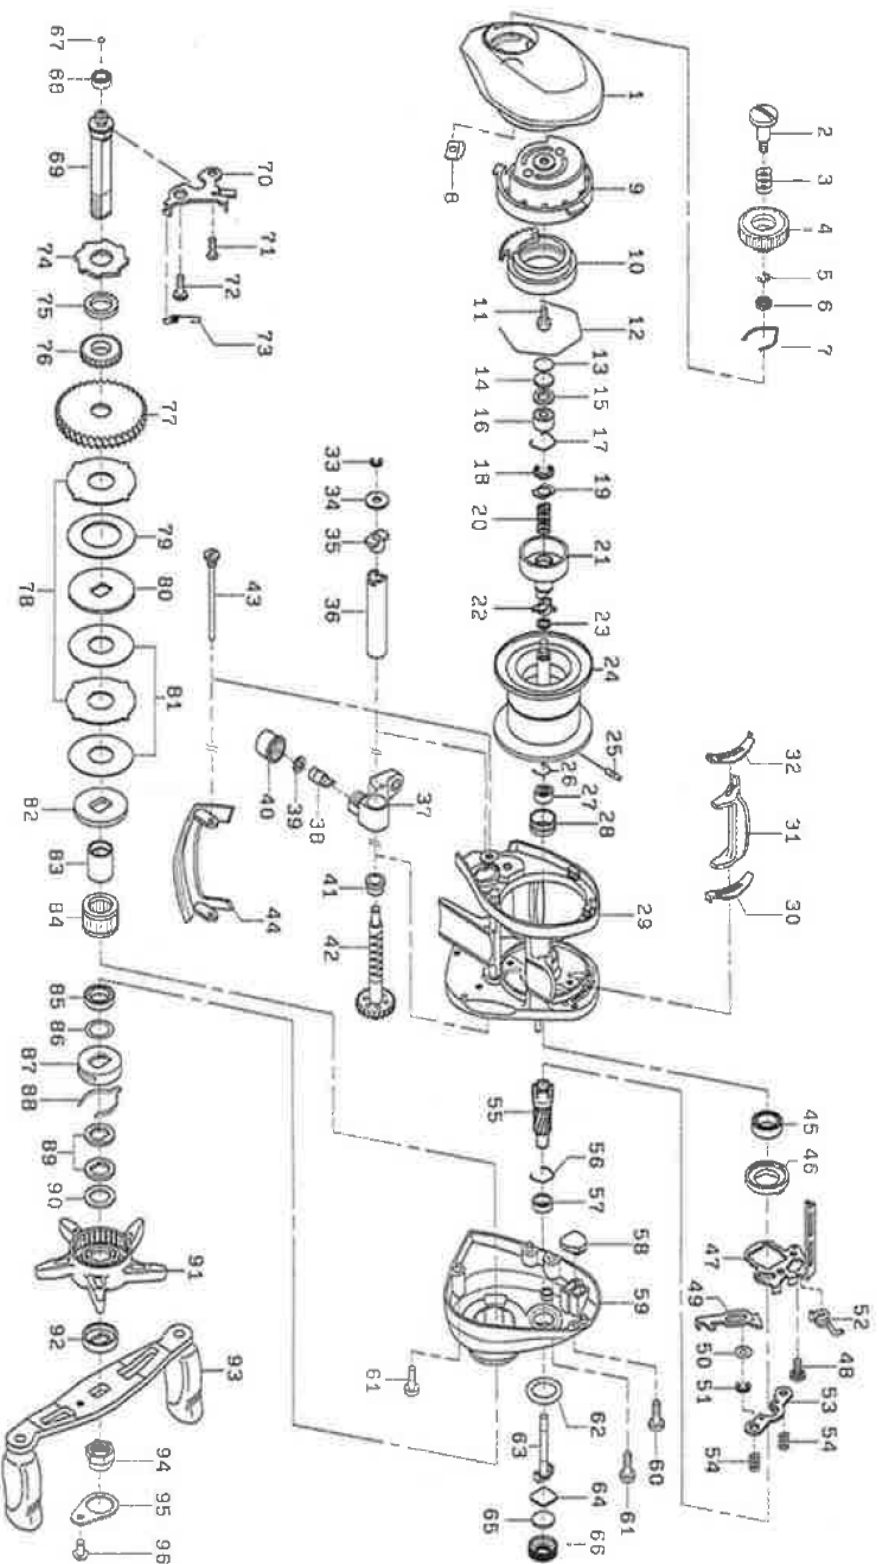

ALPHAS TYPE R (L)

Feel Alive.

Please quote by part number, not key number when ordering.
spares@daiwaaustralia.com.au PH: (02) 8644 8644

REEL NAME	MGFT CODE	KEY NO	PARTS CODE	DESCRIPTION
ALPHAS TYPE R (L)		1	6G518313	R.S PLATE
ALPHAS TYPE R (L)		2	6F577901	SCREW
ALPHAS TYPE R (L)		3	6E167101	YOKE SPRING
ALPHAS TYPE R (L)		4	6G360501	BREAK DIAL
ALPHAS TYPE R (L)		5	6B339801	RETAINER
ALPHAS TYPE R (L)		6	6F637701	WASHER
ALPHAS TYPE R (L)		7	6F051701	SPRING
ALPHAS TYPE R (L)		8	6G846201	DIAL RETAINER
ALPHAS TYPE R (L)		9	6G518502	SET PLATE
ALPHAS TYPE R (L)		10	6F717702	MAG. HOLDER
ALPHAS TYPE R (L)		11	63510904	SCREW
ALPHAS TYPE R (L)		12	6B543201	RING
ALPHAS TYPE R (L)		13	63757404	WASHER
ALPHAS TYPE R (L)		14	63757411	SPACER
ALPHAS TYPE R (L)		15	6F574303	WASHER
ALPHAS TYPE R (L)		16	6G431101	BALL BEARING
ALPHAS TYPE R (L)		17	6E219701	RETAINER
ALPHAS TYPE R (L)		18	63208202	RING
ALPHAS TYPE R (L)		19	6G150301	WASHER
ALPHAS TYPE R (L)		20	6F737501	SPRING
ALPHAS TYPE R (L)		21	6H129801	SPOOL HOLDER
ALPHAS TYPE R (L)		22	6F737601	BALANCER
ALPHAS TYPE R (L)		23	6F574303	WASHER
ALPHAS TYPE R (L)		24	6Z018721	SPOOL ASS.
ALPHAS TYPE R (L)		25	6G361001	PIN
ALPHAS TYPE R (L)		26	6G034101	SPOOL PIN
ALPHAS TYPE R (L)		27	6G498502	BALL BEARING
ALPHAS TYPE R (L)		28	6G582006	FRAME ASSY
ALPHAS TYPE R (L)		29	6G357001	PLATE (L)
ALPHAS TYPE R (L)		30	6G357201	CLUTCH LEVER
ALPHAS TYPE R (L)		31	6G356901	PLATE ®
ALPHAS TYPE R (L)		32	63205901	RETAINER
ALPHAS TYPE R (L)		33	6F655501	WASHER
ALPHAS TYPE R (L)		34	6B715601	COLLAR
ALPHAS TYPE R (L)		35	6F836502	WORM SHEILD
ALPHAS TYPE R (L)		36	6G564901	LINE GUIDE
ALPHAS TYPE R (L)		37	61214212	PAWL
ALPHAS TYPE R (L)		38	63731303	WASHER
ALPHAS TYPE R (L)		39	6F402801	PAWL CAP
ALPHAS TYPE R (L)		40	6G417801	HOLDER
ALPHAS TYPE R (L)		42	6G418001	WORM SHAFT
ALPHAS TYPE R (L)		43	6G358701	STABILIZER BAR
ALPHAS TYPE R (L)		44	6G582208	FRONT COVER
ALPHAS TYPE R (L)		45	6G431002	BALL BEARING
ALPHAS TYPE R (L)		46	6G517301	CLUTCH CAM
ALPHAS TYPE R (L)		47	6G517401	PLATE
ALPHAS TYPE R (L)		48	6G517701	SPRING
ALPHAS TYPE R (L)		49	6G009701	SCREW
ALPHAS TYPE R (L)		50	6G517501	KICK LEVER
ALPHAS TYPE R (L)		51	6F774603	WASHER
ALPHAS TYPE R (L)		52	6.32E+07	RETAINER
ALPHAS TYPE R (L)		53	6G517801	CLUTCH PLATE
ALPHAS TYPE R (L)		54	6G358001	YOKE SPRING
ALPHAS TYPE R (L)		55	6G593301	PINION GEAR
ALPHAS TYPE R (L)		56	#NULL!	RETAINER
ALPHAS TYPE R (L)		57	6G466201	BALL BEARING
ALPHAS TYPE R (L)		58	6G581904	L.S PLATE
ALPHAS TYPE R (L)		59	6G262301	PLATE
ALPHAS TYPE R (L)		60	6G040805	SCREW
ALPHAS TYPE R (L)		61	6G040806	SCREW