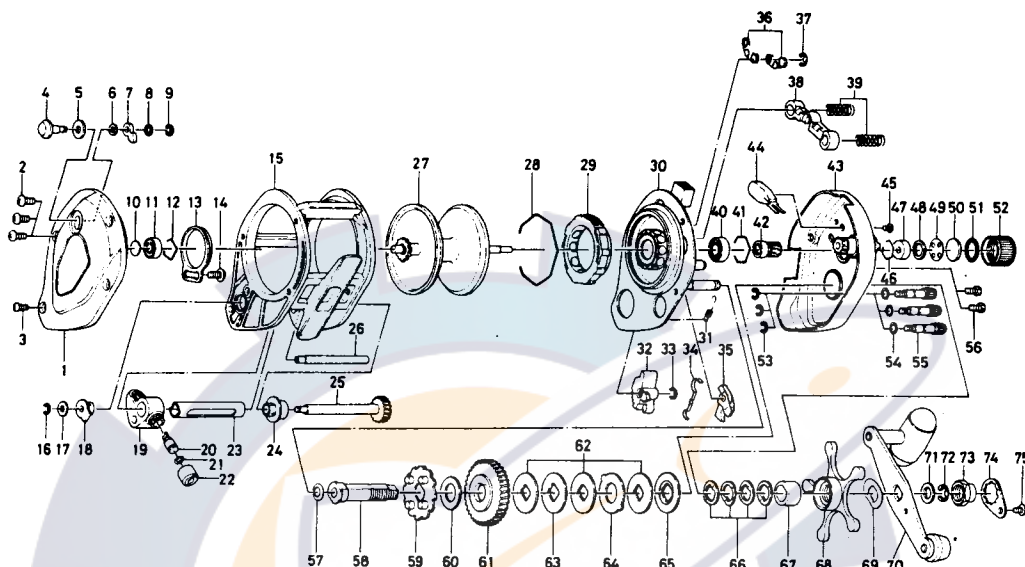

BAITCASTING REEL **PMF 53H/55H**

Key No.	Parts No.	Parts Name	Key No.	Parts No.	Parts Name
1	B65-3401	Left side cover	43	B64-7802	Right side plate
2	351-6408	Left side cover screw A	44	B64-8401	Spring holder
3	B36-0401	Left side cover screw B	45	B36-0402	Right side plate screw A
4	B65-4001	Click button	46	B35-8701	Bearing retainer
5	B40-3101	Click button washer	47	B54-6401	Bearing
6	375-4301	Click claw washer A	48	502-0901	Bearing ret. ring
7	B20-9301	Click claw	49	373-7502	Bearing ret. washer A
8	373-1300	Click claw washer B	50	374-7221	Rubber washer
9	320-5901	Click claw retainer	51	B05-5201	"O" ring
10	375-7405	Bearing metal washer	52	B14-6602	Right spool cap
11	637-2101	Ball bearing	53	320-8202	Right side plate screw retainer
12	B09-5601	Ball bearing retainer	54	B43-2301	Right side plate screw washer
13	B20-9101	Click spring	55	B64-8001	Right side plate screw B
14	352-2201	Click spring screw	56	351-1803	Right side plate screw C
15	B66-2801	Frame	57	B47-9502	Gear shaft washer A
16	320-5901	Worm shaft retainer	58	B65-1801	Gear shaft
17	373-1302	Worm shaft holder washer	59	B65-1901	Ratchet
18	B09-9701	Worm shaft holder	60	B65-2101	Gear shaft washer B
19	B57-8701	Line guide	61	B65-2201	Drive gear
20	B71-0101	Line guide pin	62	B36-0203	Drag washer A
21	375-4100	Line guide washer	63	B65-2301	Drag washer B
22	342-4801	Line guide nut	64	372-3833	Drag washer C
23	B66-9901	Worm shield	65	B65-2501	Drag washer D
24	B36-1201	Shield bush	66	B65-2601	Drag spring washer
25	B65-5601	Worm shaft	67	B65-2701	Spacing sleeve
26	B66-8801	Frame post	68	B65-2801	Star drag
27	B65-5801	Spool	69	B65-3101	Handle washer
28	B65-1101	Magnet holder retainer	70	B65-3201	Handle
29	B65-0801	Magnet holder	71	375-3002	Handle nut washer
30	B64-8701	Set plate	72	320-8002	Handle nut retainer
31	B35-8901	Anti-reverse claw spring	73	B66-2501	Handle nut
32	B65-0601	Anti-reverse lever	74	B66-2601	Handle nut plate
33	320-4202	Anti-reverse claw retainer	75	353-8302	Handle nut plate screw
34	B65-0501	Anti-reverse lever spring			
35	B74-0501	Anti-reverse claw			
36	B36-9101	Set plate spring			
37	320-1402	Clutch ret. ring			
38	B65-1301	Pinion yoke			
39	B74-0201	Pinion yoke spring			
40	B18-1601	Ball bearing			
41	B27-0501	Ball bearing retainer			
42	B65-1401	Pinion gear			