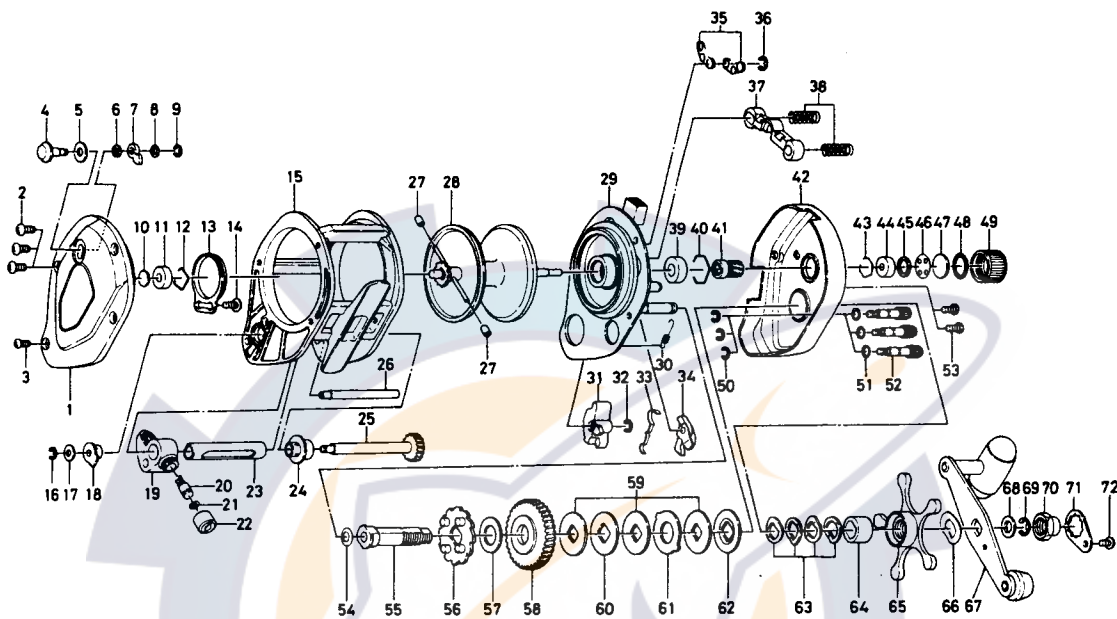

# BAITCASTING REEL PS53/55

Key No.	Parts No.	Parts Name	Key No.	Parts No.	Parts Name
1	B66-9501	Left side cover	41	B66-9001	Pinion gear
2	351-6408	Left side cover screw A	42	B66-8902	Right side plate
3	B36-0401	Left side cover screw B	43	B35-8701	Bearing retainer
4	B65-4001	Click button	44	B54-6401	Bearing
5	B40-3101	Click button washer	45	502-0901	Bearing ret. ring
6	375-4301	Click claw washer A	46	373-7502	Bearing ret. washer A
7	B20-9301	Click claw	47	374-7221	Rubber washer
8	373-1300	Click claw washer B	48	B05-5201	"O" ring
9	320-5901	Click claw retainer	49	B14-6601	Right spool cap
10	375-7405	Bearing metal washer	50	320-8202	Right side plate screw retainer
11	637-5601	Bearing	51	B43-2301	Right side plate screw washer
12	B09-5601	Bearing retainer	52	B64-8001	Right side plate screw B
13	B20-9101	Click spring	53	351-1801	Right side plate screw C
14	352-2201	Click spring screw	54	B47-9502	Gear shaft washer A
15	B66-2802	Frame	55	B65-1801	Gear shaft
16	320-5901	Worm shaft retainer	56	B65-1901	Ratchet
17	373-1302	Worm shaft holder washer	57	B65-2101	Gear shaft washer B
18	B09-9701	Worm shaft holder	58	B66-9401	Drive gear
19	B57-8701	Line guide	59	836-0203	Drag washer A
20	B71-0101	Line guide pin	60	B65-2301	Drag washer B
21	375-4100	Line guide washer	61	372-3833	Drag washer C
22	342-4801	Line guide nut	62	B65-2501	Drag washer D
23	B66-9901	Worm shield	63	B65-2601	Drag spring washer
24	B36-1201	Shield bush	64	B65-2701	Spacing sleeve
25	B65-5602	Worm shaft	65	B66-9201	Star drag
26	B66-8801	Frame post	66	B65-3101	Handle washer
27	B35-2701	Brake collar	67	B65-3201	Handle
28	B67-0001	Spool	68	375-3002	Handle nut washer
29	B64-8702	Set plate	69	320-8002	Handle nut retainer
30	B35-8901	Anti-reverse claw spring	70	B66-2501	Handle nut
31	B65-0601	Anti-reverse lever	71	B66-2601	Handle nut plate
32	320-4202	Anti-reverse claw retainer	72	353-8302	Handle nut plate screw
33	B65-0501	Anti-reverse lever spring			
34	B74-0501	Anti-reverse claw	<b>PS55 Special parts for</b>		
35	B36-9101	Set plate spring	15	B65-4102	Frame
36	320-1402	Clutch ret. ring	23	B65-5001	Worm shield
37	B65-1301	Pinion yoke	25	B65-4702	Worm shaft
38	B74-0201	Pinion yoke spring	26	B65-4601	Frame post
39	B10-3801	Bearing	28	B66-9801	Spool
40	B27-0501	Bearing retainer	42	B66-8901	Right side plate