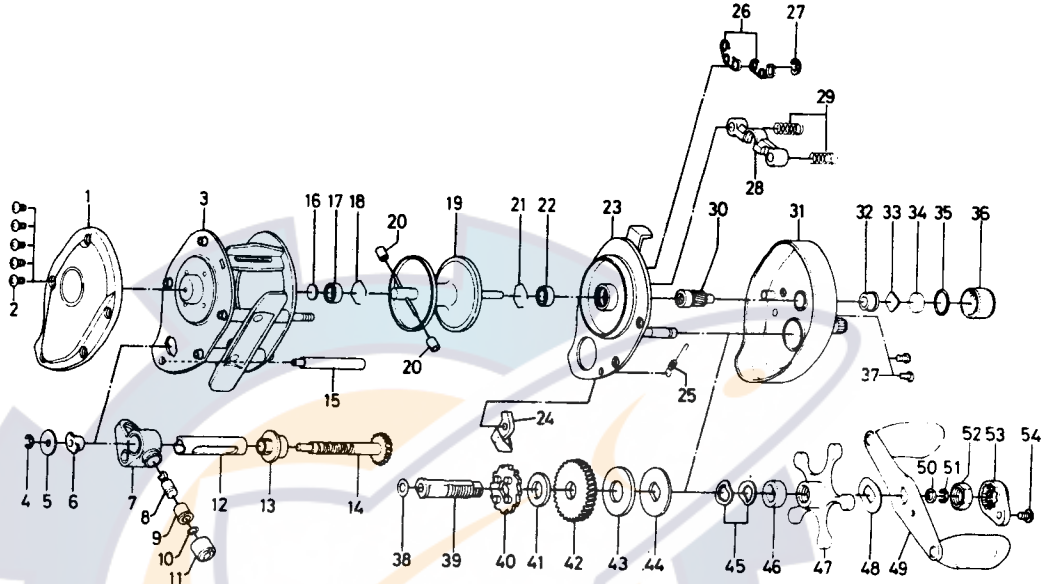

BAITCASTING REEL PROLITE 150 & 1500

Special Parts For PL-150

Key No. 17

Key No. 22

Key No.

Parts No.

Parts Name

1	6-B36-1301	Left side cover
2	6-B36-0401	Left side cover screw
3	6-B36-3801	Frame
4	6-320-5901	Worm shaft retainer
5	6-376-1801	Worm shaft holder washer
6	6-022-2201	Worm shaft holder
7	6-782-8801	Line guide
8	6-121-4211	Line guide pin
9	6-022-2901	Line guide pin holder
10	6-375-4100	Line guide washer
11	6-342-4801	Line guide nut
12	6-B36-4101	Worm shield
13	6-B36-1201	Shield bush
14	6-B36-3102	Worm shaft
15	6-B36-4401	Frame post
16	6-375-7405	Bearing metal washer
17	6-B35-8601	Ball bearing
18	6-B42-1601	Ball bearing retainer
19	6-B36-4501	Spool
20	6-B35-2901	Brake collar
21	6-B42-1601	Ball bearing retainer
22	6-B35-8601	Ball bearing
23	6-B35-7401	Set plate
24	6-B35-9401	Anti-reverse claw
25	6-B35-8901	Anti-reverse claw spring
26	6-B36-9101	Set plate spring
27	6-320-1402	Clutch ret. ring
28	6-B35-9001	Pinion yolk
29	6-144-7101	Pinion yolk spring
30	6-B35-9101	Pinion gear
31	6-B35-6603	Right side cover
32	6-B35-7201	Bush
33	6-B17-5401	Ball bearing ret. washer

Key No.

Parts No.

Parts Name

34	6-B17-5501	Bearing metal washer
35	6-171-5201	"O" ring
36	6-B35-7301	Right spool cap
37	6-B36-0401	Right side cover screw
38	6-373-7611	Gear shaft washer A
39	6-B35-9601	Gear shaft
40	6-B35-9701	Ratchet
41	6-B36-0001	Gear shaft washer B
42	6-B36-0101	Drive gear
43	6-B36-0201	Drag washer A
44	6-B36-0301	Drag washer B
45	6-150-8901	Spring washer
46	6-634-5801	Bush
47	6-B36-0501	Star drag
48	6-150-9001	Handle washer
49	6-747-1701	Handle
50	6-B41-1701	Handle nut washer
51	6-320-8202	Handle nut retainer
52	6-B12-4701	Handle nut
53	6-B14-2501	Handle nut plate
54	6-351-1801	Handle nut plate screw

PL-150 Special Parts

1	6-B36-1302	Left side cover
3	6-B41-3701	Frame
7	6-782-8803	Line guide
17	6-B41-3401	Bearing metal
19	6-B36-4502	Spool
22	6-B41-3401	Bearing metal
23	6-B41-3501	Set plate
31	6-B35-6606	Right side cover
47	6-B36-0502	Star drag
49	6-747-1704	Handle