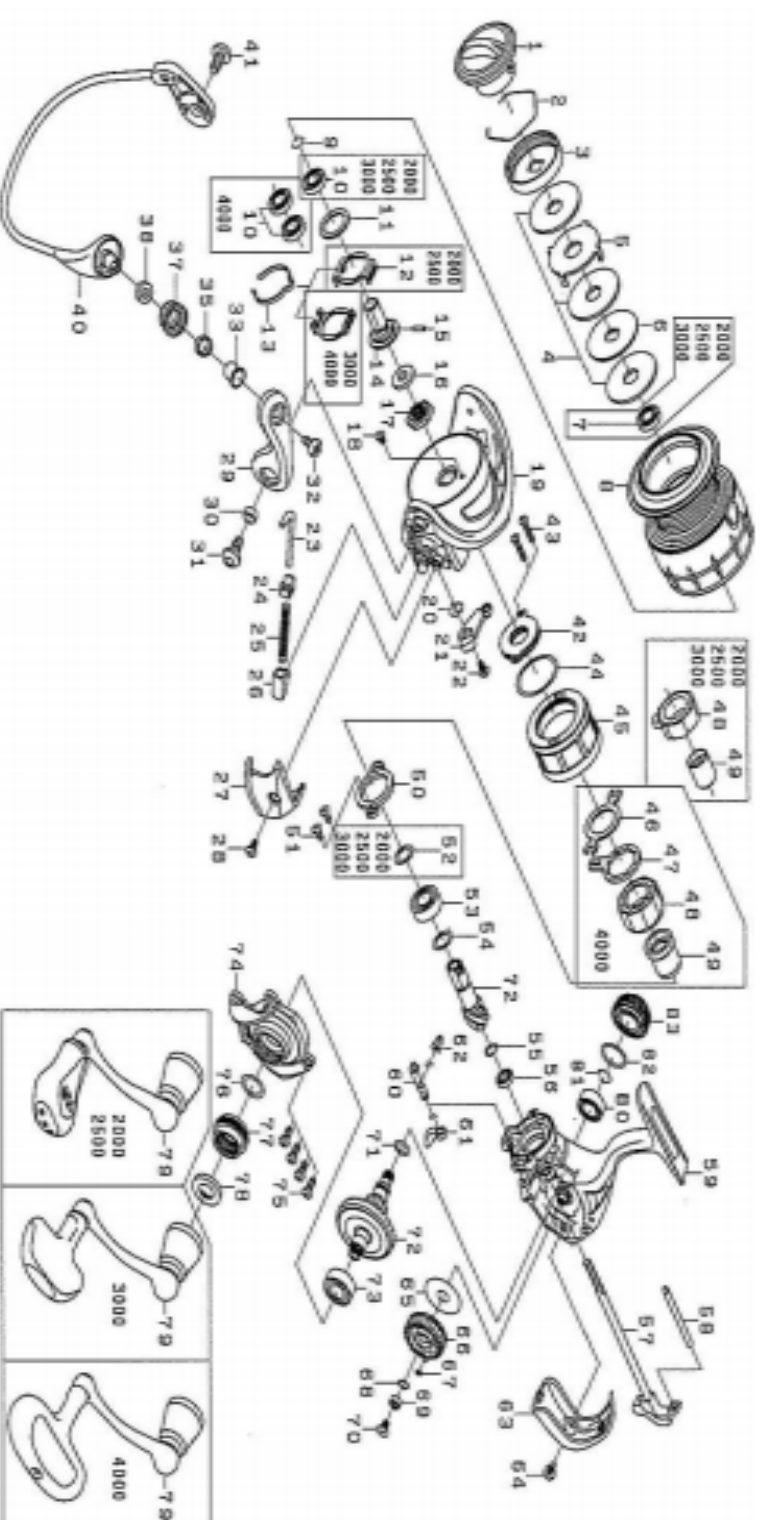

14 BALLISTIC EX 4000H

Feel Alive.

Please quote by part number, not key number when ordering.
spares@daiwaaustralia.com.au PH: (02) 8644 8644

REEL NAME	MGFT CODE	KEY NO	PARTS CODE	DESCRIPTION
14 BALLISTIC EX 4000H		1	6J096701	DRAG KNOB
14 BALLISTIC EX 4000H		2	6F710001	DRAG WASHER RETAINER
14 BALLISTIC EX 4000H		3	6F895302	DRAG KNOB CLICK PLATE
14 BALLISTIC EX 4000H		4	6F627101	DRAG WASHER
14 BALLISTIC EX 4000H		5	6F627301	EARED WASHER
14 BALLISTIC EX 4000H		6	6H714001	KEY WASHER
14 BALLISTIC EX 4000H		7	-	-
14 BALLISTIC EX 4000H		8	6J096501	SPOOL ASSEMBLY(2-8)
14 BALLISTIC EX 4000H		9	6G525101	BEARING RETAINER (A)
14 BALLISTIC EX 4000H		10	6B861704	BALL BEARING (B)
14 BALLISTIC EX 4000H		11	6G903900	WASHER (A)
14 BALLISTIC EX 4000H		12	6G694001	CLICK LEAF SPRING HOLDER
14 BALLISTIC EX 4000H		13	6F709002	SPOOL CLICK LEAF SPRING
14 BALLISTIC EX 4000H		14	6H641501	SPOOL METAL
14 BALLISTIC EX 4000H		15	6G224101	PIN
14 BALLISTIC EX 4000H		16	6H995201	PACKING(A)
14 BALLISTIC EX 4000H		17	6H995101	ROTOR NUT
14 BALLISTIC EX 4000H		18	6H022701	SCREW (A)
14 BALLISTIC EX 4000H		19	6H994306	ROTOR
14 BALLISTIC EX 4000H		20	6H413601	BAIL TRIP LEVER SPRING
14 BALLISTIC EX 4000H		21	6H994401	BAIL TRIP LEVER
14 BALLISTIC EX 4000H		22	6H417701	SCREW (B)
14 BALLISTIC EX 4000H		23	6H640601	BAIL SPRING SHAFT
14 BALLISTIC EX 4000H		24	6H576101	BAIL SPRING PLATE
14 BALLISTIC EX 4000H		25	6H640701	BAIL SPRING
14 BALLISTIC EX 4000H		26	6J089401	BAIL SPRING HOLDER
14 BALLISTIC EX 4000H		27	6H994601	COVER (A)
14 BALLISTIC EX 4000H		28	6H822601	SCREW (C)
14 BALLISTIC EX 4000H		29	6H728909	BAIL ARM
14 BALLISTIC EX 4000H		30	6H962401	COLLAR (A)
14 BALLISTIC EX 4000H		31	6H822501	SCREW (D)
14 BALLISTIC EX 4000H		32	6G195602	SCREW (E)
14 BALLISTIC EX 4000H		33	6G195501	COLLAR (B)
14 BALLISTIC EX 4000H		35	6G220701	COLLAR (C)
14 BALLISTIC EX 4000H		37	6J089901	LINE ROLLER
14 BALLISTIC EX 4000H		38	6G874201	COLLAR (D)
14 BALLISTIC EX 4000H		40	6J094401	BAIL ASSEMBLY
14 BALLISTIC EX 4000H		41	6H822501	SCREW (F)
14 BALLISTIC EX 4000H		42	6H730701	MAGNET ASSEMBLY
14 BALLISTIC EX 4000H		43	6H596501	SCREW (G)
14 BALLISTIC EX 4000H		44	6H639901	"O"RING (A)
14 BALLISTIC EX 4000H		45	6H642511	COVER (B)
14 BALLISTIC EX 4000H		46	6H665001	CLUTCH CAM RETAINER
14 BALLISTIC EX 4000H		47	6F641401	CLUTCH CAM
14 BALLISTIC EX 4000H		48	6G314501	ROLLER CLUTCH
14 BALLISTIC EX 4000H		49	6H782301	SPACING SLEEVE
14 BALLISTIC EX 4000H		50	6H509101	BEARING RETAINER(B)
14 BALLISTIC EX 4000H		51	6H624901	SCREW (H)
14 BALLISTIC EX 4000H		52	-	-
14 BALLISTIC EX 4000H		53	6G522801	BALL BEARING (C)
14 BALLISTIC EX 4000H		54	63712800	WASHER (C)
14 BALLISTIC EX 4000H		55	6G572501	SPRING WASHER
14 BALLISTIC EX 4000H		56	6G467102	BALL BEARING (D)
14 BALLISTIC EX 4000H		57	6J011501	MAIN SHAFT
14 BALLISTIC EX 4000H		58	6H639301	STABILIZER BAR
14 BALLISTIC EX 4000H		59	6J095101	BODY
14 BALLISTIC EX 4000H		60	6H639001	ANTI-REVERSE CAM
14 BALLISTIC EX 4000H		61	6H595401	ANTI-REVERSE LEVER
14 BALLISTIC EX 4000H		62	6H697801	ANTI-REVERSE CAM SPRING
14 BALLISTIC EX 4000H		63	6H640102	REAR COVER