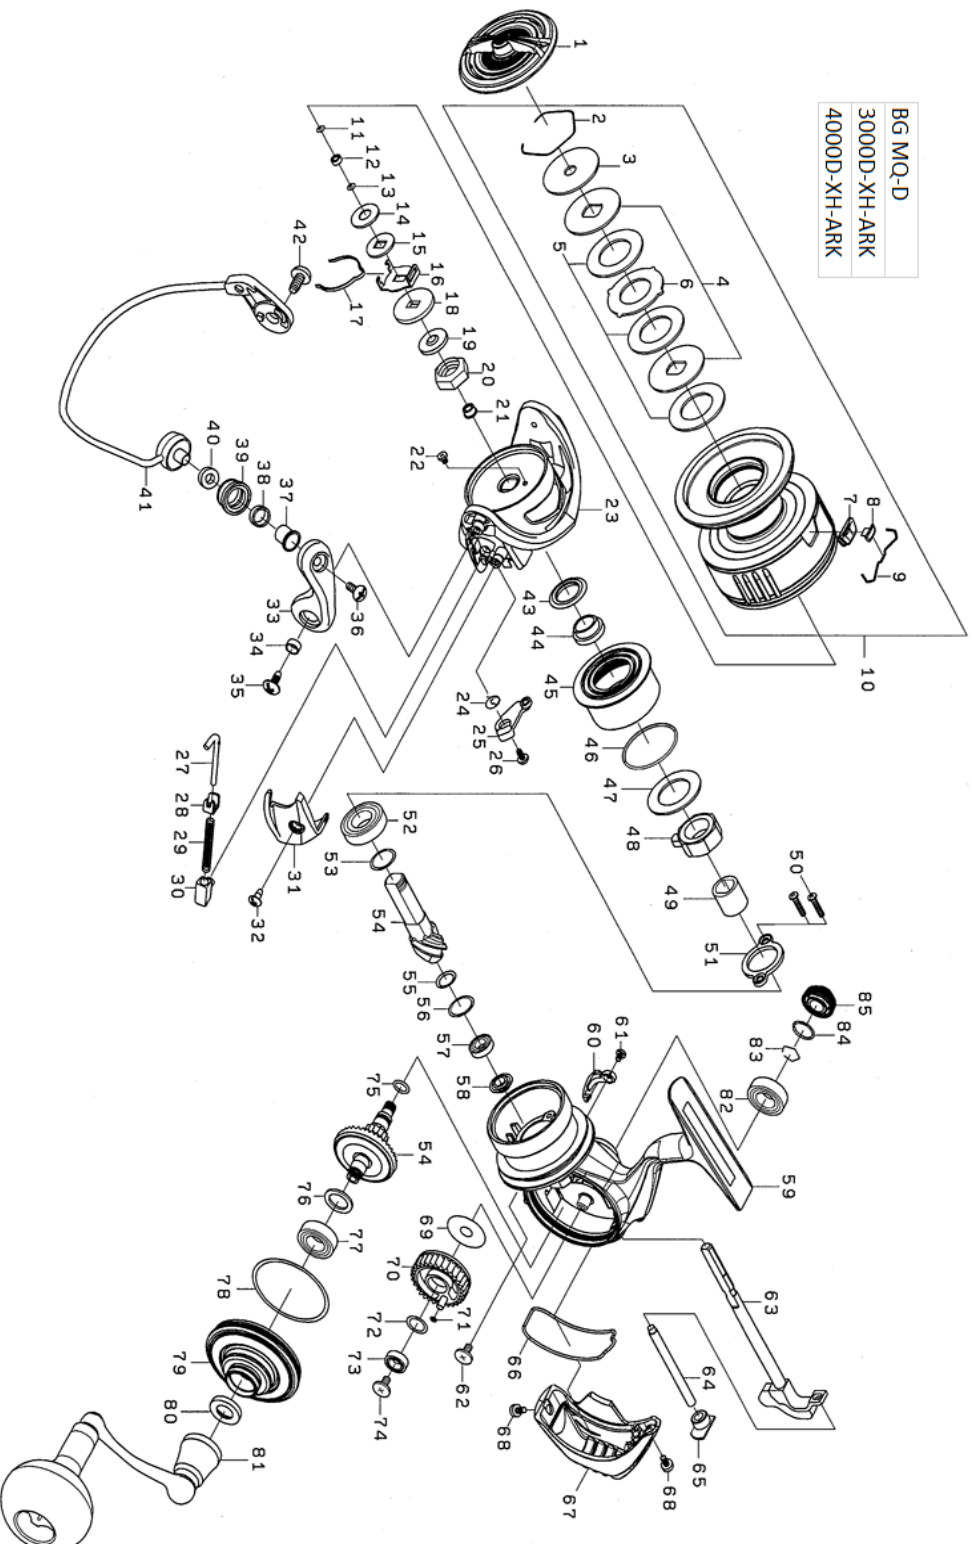

BG MQ 4000DXH ARK

Feel Alive.

Please quote by part number, not key number when ordering.
spares@daiwaaustralia.com.au PH: (02) 8644 8644

REEL NAME	MGFT CODE	KEY NO	PARTS CODE	DESCRIPTION
BG MQ 4000DXH ARK	S45702U	1	6M037801	DRAG KNOB
BG MQ 4000DXH ARK	S45702U	2	6J547101	DRAG WASHER RETAINER
BG MQ 4000DXH ARK	S45702U	3	6M037701	DRAG KNOB WASHER
BG MQ 4000DXH ARK	S45702U	4	6J547001	KEY WASHER
BG MQ 4000DXH ARK	S45702U	5	6M206501	ATD DRAG WASHER (1 pack 3 pcs)
BG MQ 4000DXH ARK	S45702U	6	6J546902	EARED WASHER
BG MQ 4000DXH ARK	S45702U	7	6J568601	LINE STOPPER PLATE
BG MQ 4000DXH ARK	S45702U	8	6J558001	LINE STOPPER
BG MQ 4000DXH ARK	S45702U	9	6J314801	LINE STOPPER SPRING
BG MQ 4000DXH ARK	S45702U	10	6M183701	SPOOL ASSY
BG MQ 4000DXH ARK	S45702U	11	6M037401	SPOOL WASHER(A)
BG MQ 4000DXH ARK	S45702U	12	6G469005	SPOOL BALL BEARING
BG MQ 4000DXH ARK	S45702U	13	6B411706	SPOOL WASHER(B)
BG MQ 4000DXH ARK	S45702U	14	6E398003	SPOOL WASHER(C) 05mm
BG MQ 4000DXH ARK	S45702U	15	6E467101	SPOOL WASHER(D)
BG MQ 4000DXH ARK	S45702U	16	6M021401	CLICK HOLDER
BG MQ 4000DXH ARK	S45702U	17	6H416101	CLICK LEAF SPRING
BG MQ 4000DXH ARK	S45702U	18	6J703101	SPOOL WASHER(D)
BG MQ 4000DXH ARK	S45702U	19	6H986901	ROTOR NUT PACKING
BG MQ 4000DXH ARK	S45702U	20	6M181301	ROTOR NUT
BG MQ 4000DXH ARK	S45702U	21	6J808500	ROTOR NUT COLLAR
BG MQ 4000DXH ARK	S45702U	22	6H022701	ROTOR NUT SCREW
BG MQ 4000DXH ARK	S45702U	23	6J567516	ROTOR
BG MQ 4000DXH ARK	S45702U	24	6H413601	KICK LEVER SPRING
BG MQ 4000DXH ARK	S45702U	25	6J567601	KICK LEVER ASSY
BG MQ 4000DXH ARK	S45702U	26	6H417701	KICK LEVER SCREW
BG MQ 4000DXH ARK	S45702U	27	6H572001	ARM LEVER SHAFT
BG MQ 4000DXH ARK	S45702U	28	6H576101	ARM LEVER SPRING COLLAR
BG MQ 4000DXH ARK	S45702U	29	6H414201	ARM LEVER SPRING
BG MQ 4000DXH ARK	S45702U	30	6J089401	ARM LEVER SPRING HOLDER
BG MQ 4000DXH ARK	S45702U	31	6J567801	ARM LEVER COVER
BG MQ 4000DXH ARK	S45702U	32	6G270801	ARM LEVER COVER SCREW
BG MQ 4000DXH ARK	S45702U	33	6H728927	ARM LEVER
BG MQ 4000DXH ARK	S45702U	34	6H962401	ARM LEVER COLLAR
BG MQ 4000DXH ARK	S45702U	35	6G205001	ARM LEVER SCREW
BG MQ 4000DXH ARK	S45702U	36	6G195602	ROLLER SCREW
BG MQ 4000DXH ARK	S45702U	37	6J566101	ROLLER COLLAR(A)
BG MQ 4000DXH ARK	S45702U	38	6M178101	ROLLER COLLAR(B)
BG MQ 4000DXH ARK	S45702U	39	6J089902	LINE ROLLER
BG MQ 4000DXH ARK	S45702U	40	6M178001	ROLLER COLLAR(C)
BG MQ 4000DXH ARK	S45702U	41	6M053501	BAIL ASSY
BG MQ 4000DXH ARK	S45702U	42	6G205001	BAIL HOLDER SCREW
BG MQ 4000DXH ARK	S45702U	43	6M037101	SHIELD PACKING
BG MQ 4000DXH ARK	S45702U	44	6M037001	SHIELD PACKING COLLAR
BG MQ 4000DXH ARK	S45702U	45	6M037301	SHIELD CAP
BG MQ 4000DXH ARK	S45702U	46	6M037201	SHIELD CAP O RING
BG MQ 4000DXH ARK	S45702U	47	6J639902	ONEWAY CLUTCH WASHER
BG MQ 4000DXH ARK	S45702U	48	6J388402	ONEWAY CLUTCH
BG MQ 4000DXH ARK	S45702U	49	6M036902	CLUTCH RING
BG MQ 4000DXH ARK	S45702U	50	6J000901	BEARING PLATE SCREW
BG MQ 4000DXH ARK	S45702U	51	6J778201	BEARING PLATE
BG MQ 4000DXH ARK	S45702U	52	6G535104	PINION BALL BEARING (A)
BG MQ 4000DXH ARK	S45702U	53	63758502	PINION BEARING (A) WASHER 01mm
BG MQ 4000DXH ARK	S45702U	54	6Z025620	PINION + DRIVE GEAR SET
BG MQ 4000DXH ARK	S45702U	55	6H814902	PINION SPRING WASHER
BG MQ 4000DXH ARK	S45702U	56	6E096501	PINION BEARING (B) WASHER 01mm
BG MQ 4000DXH ARK	S45702U	57	6G538007	PINION BALL BEARING (B)
BG MQ 4000DXH ARK	S45702U	58	6J552001	PINION BEARING (B) COLLAR
BG MQ 4000DXH ARK	S45702U	59	6M183601	BODY ASSY
BG MQ 4000DXH ARK	S45702U	60	6J001101	BAIL TRIP COLLAR