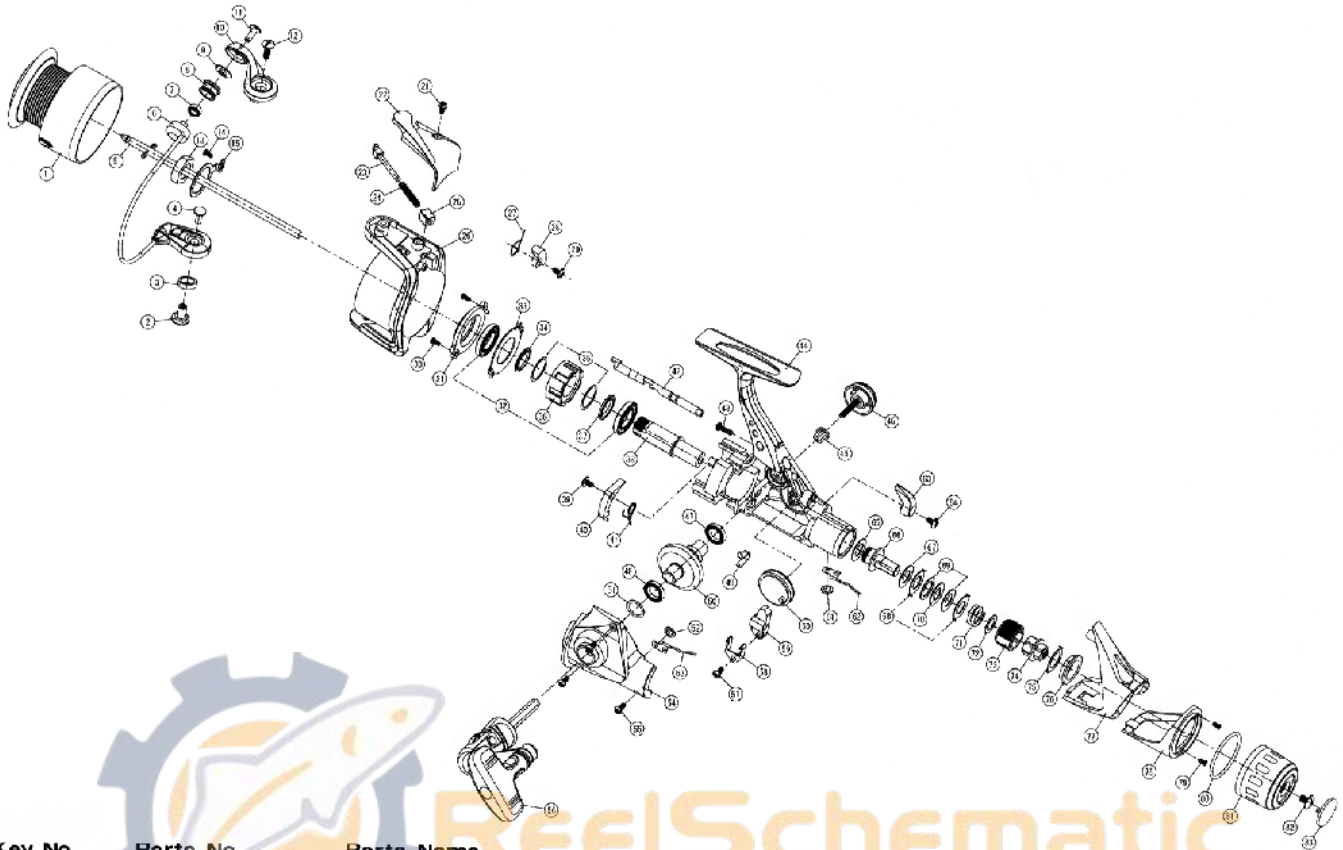

# SPINNING REEL CAPRICE 3550

Please order by parts number, not key number  
Bitte, Best.-Nr. angeben (Nicht "Key"-Nr.)  
Veuillez indiquer le numero de la pièce (Non "Key" No.)

Key No.	Parts No.	Parts Name	Key No.	Parts No.	Parts Name
1	6W3800330	Spool Assembly	45	6W3448020	Handle Screw
1	6W3800340	Spool Assembly (Extra Spool)	46	6W3447020	Collar (E)
2	6W3402010	Bail Holder Nut	47	6W3453010	Bushing (B)
3	6W3881010	Counter Weight	48	6W3436010	Ball Bearing (B)
4	6W3802010	Screw (A)	49	6W3439010	Anti-Reverse Cam Spring (A)
5	6W3803020	Main Shaft	50	6W3438020	Drive Gear
6	6W3379060	Bail Assembly	51	6W3437010	Washer (B)
7	6W3382020	Bushing (A)	52	6W3850010	Retainer (A)
8	6W3806020	Line Roller	53	6W3851010	Click Leaf Spring (A)
9	6W3382010	Collar (A)	54	6W3852070	Side Cover
10	6W3808070	Bail Arm	55	6W3853010	Screw (J)
11	6W3809020	Screw (B)	56	6W3854070	Handle Assembly
12	6W3384010	Screw (C)	57	6W3855010	Screw (K)
13	6W3811020	Rotor Nut	58	6W3856020	Oscillating Slider Retainer
14	6W3391010	Screw (D)	59	6W3857020	Oscillating Slider
15	6W3395010	Rotor Nut Holding Plate	60	6W3427030	Oscillating Gear
21	6W3819010	Screw (E)	61	6W3850010	Retainer (B)
22	6W3403030	Cover (A)	62	6W3859010	Click Leaf Spring (B)
23	6W3387020	Bail Spring Shaft	63	6W3424010	Anti-Reverse Lever
24	6W3822020	Bail Spring	64	6W3861010	Screw (L)
25	6W3389010	Bail Spring Holder	65	6W3862010	Washer (C)
26	6W3824090	Rotor	66	6W3863020	Drag Metal (A)
27	6W3405010	Bail Trip Lever Spring	67	6W3864010	Drag Washer (A)
28	6W3406020	Bail Trip Lever	68	6W3865010	Eared Washer
29	6W3407030	Screw (F)	69	6W3866010	Key Washer (B)
30	6W3829010	Screw (G)	70	6W3867010	Key Washer
31	6W3409010	Bearing Retainer (A)	71	6W3868010	Drag Coil Spring
32	6W3417010	Ball Bearing (A)	72	6W3869010	Washer (D)
33	6W3411010	Bearing Retainer (B)	73	6W3870010	Drag Screw
34	6W3412010	Collar (C)	74	6W3871010	Drag Metal (B)
35	6W3415010	Washer (A)	75	6W3872010	Collar (F)
36	6W3414010	Roller Clutch	76	6W3873010	Drag Cover
37	6W3416010	Collar (D)	77	6W3874070	Rear Cover (A)
38	6W3837060	Pinion Gear	78	6W3875020	Rear Cover (B)
39	6W3838010	Screw (H)	79	6W3876010	Screw (M)
40	6W3445010	Anti-Reverse Pawl	80	6W3877010	"O" Ring
41	6W3444010	Anti-Reverse Pawl Spring	81	6W3878010	Drag Knob
42	6W3420030	Anti-Reverse Cam	82	6W3879010	Screw (N)
43	6W3842010	Screw (I)	83	6W3880010	Cap
44	6W3843070	Body			