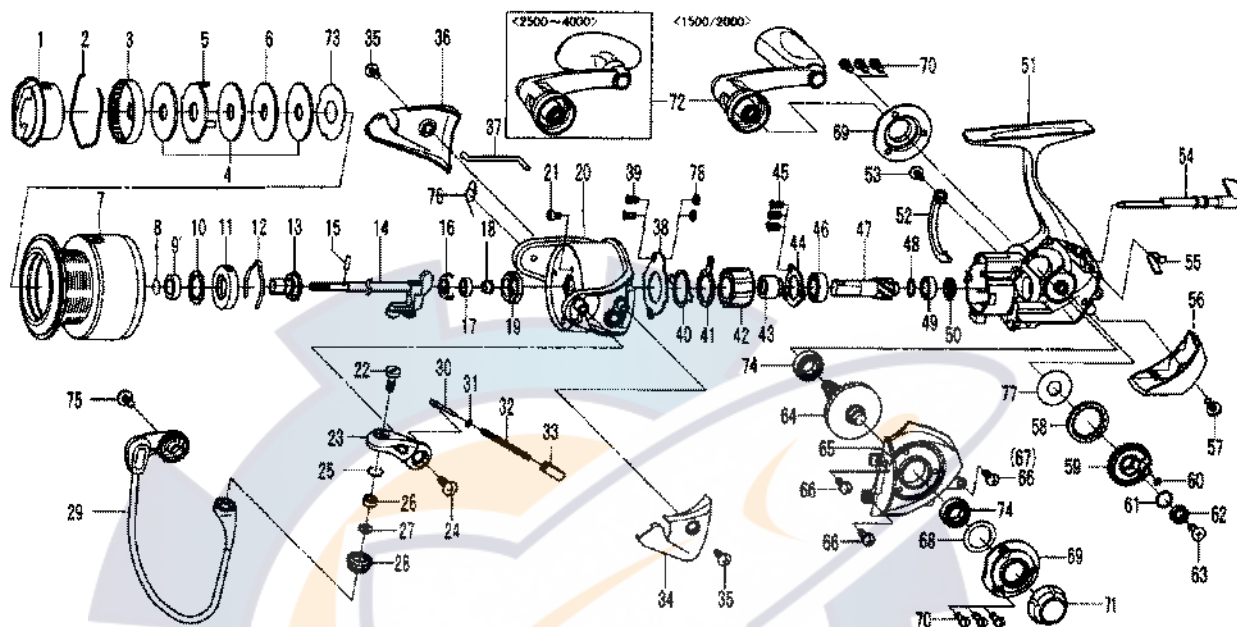

# Certate 3500/4000

Key No.	Parts No.	Parts Name
1	G52-6301	DRAG KNOB
2	F71-0001	DRAG WASHER RET
3	F89-5302	DRAG KNOB CLICK PLT
4	F62-7101	DRAG WASHER
5	F62-7301	EARED WASHER
6	F64-4701	KEY WASHER
2-7	G52-5701	SPOOL
8	G52-5101	SPOOL RET
9	G57-6001	SPOOL COLLAR
10	F64-3500	SPOOL WASHER
11	G52-5001	CLICK LEAF SPRING HOLDER
12	F70-9002	SPOOL CLICK LEAF SPRING
13	G52-4901	SPOOL METAL
14	G52-2501	MAIN SHAFT
15	F64-3601	PIN
16	G52-4801	BEARING RET A
17	G46-7101	BALL BEARING A
18	G52-4601	BALL BEARING COLLAR A
19	G52-4701	ROTOR NUT
20	G52-0101	ROTOR
21	E49-2001	ROTOR NUT LOCK SCREW
22	F92-1702	LINE ROLLER SCREW
23	F89-2227	BAIL ARM
24	351-7701	BAIL ARM SCREW
25	G47-1101	O RING A
26	G28-1601	BALL BEARING B
27	F89-7101	LINE ROLLER WASHER
28	G47-0901	LINE ROLLER
29	G52-4201	BAIL
30	G29-8201	BAIL SPRING SHAFT
31	E31-3901	BAIL SPRING WASHER
32	G52-4101	BAIL SPRING
33	G47-1602	BAIL SPRING HOLDER
34	G52-0201	BAIL SPRING COVER
35	G33-2702	BAIL SPRING COVER SCREW
36	G52-0301	BAIL HOLDER COVER
37	G52-4501	BAIL TRIP LEVER
38	G57-7401	BEARING RET B
39	G55-7101	BEARING RET C SCREW
40	F64-1501	CLUTCH CAM RET