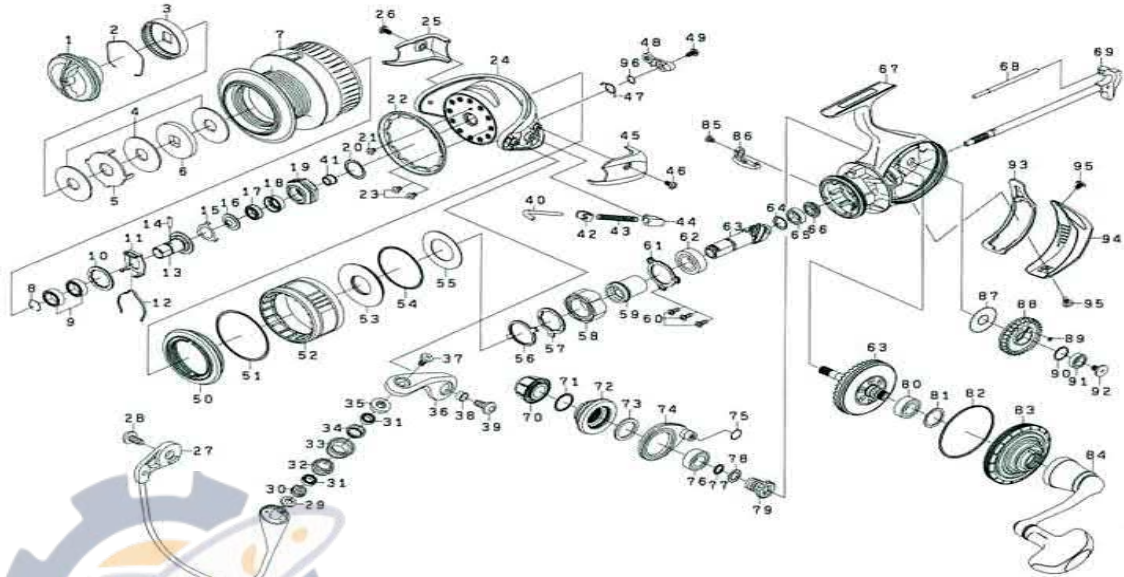

Please order by parts number, not key number
Veuillez indiquer le numéro de la pièce (Non "Key" No.)

DAWA SPINNING REEL

CERTATE-HD3500-4000H

Key No.	Part No.	Part Name	Key No.	Part No.	Part Name
1	J41-5501	DRAG KNOB	51	H17-6501	O RING
2	F71-0001	DRAG WASHER RET	52	J30-1701	COVER NUT
3	F89-5302	DRAG KNOB CLICK PLT	53	H61-9301	MAGNET
4	J23-0101	WASHER	54	H45-2801	O RING
5	F62-7301	EARED WASHER	55	H61-9201	WASHER
6	H71-4001	KEY WASHER	56	H69-0201	CLUTCH CAM RETAINER
2~7	J30-3401	SPOOL ASSEMBLY	57	H62-4501	CLUTCH CAM
8	G52-5101	BEARING RET	58	G31-4501	ROLLER CLUTCH
9	G74-7401	COLLAR	59	H78-2302	SPACING SLEEVE
10	G90-3900	WASHER	60	E13-4508	SCREW
11	G69-4001	CLICK LEAF SPRING HOLDER	61	G52-2901	BEARING RET
12	H73-7101	LEAF SPRING	62	G52-2803	BALL BEARING
13	J30-2801	SPOOL METAL	63	Z02-2636	PINION + DRIVE GEAR UNIT
14	F64-3601	PIN	64	G57-8501	WASHER
15	G52-4801	BEARING RET	65	G52-2705	BALL BEARING
16	H62-1501	PACKING	66	H61-8001	COLLAR
17	G21-2503	BALL BEARING	67	J30-0101	BODY
18	J30-2501	COLLAR	68	H63-9301	STABILIZER BAR
19	J30-2401	ROTOR NUT	69	J30-0601	MAIN SHAFT
20	G64-5603	WASHER	70	J30-3301	HANDLE SCREW CAP
21	H02-2701	SCREW	71	G16-2401	O RING
22	J30-2301	LINE GUARD RING	72	J30-1402	BODY COVER (A) R
23	H02-2701	SCREW	73	J30-1301	COLLAR
24	J30-2101	ROTOR	74	J30-0301	SET PLATE
25	J30-2201	SIDE COVER (A)	75	J30-0401	O RING
26	H43-1301	SCREW	76	J04-0001	BALL BEARING (MS)
27	H99-4703	BAIL ASSEMBLY	77	J18-5701	O RING
28	H43-1201	SCREW	78	G80-0701	BALL BEARING
29	B41-1700	WASHER	79	J30-0501	GEAR
30	H74-3401	MAGNET	80	J04-0001	BALL BEARING (MS)
31	G68-6903	BALL BEARING	81	G64-5600	DRIVE GEAR WASHER
32	H74-3701	COLLAR	82	H50-2601	O RING
33	H74-3801	LINE ROLLER	83	J30-1501	BODY COVER (A) L
34	H74-3901	COLLAR	84	J30-2901	HANDLE ASSEMBLY
35	H74-4001	MAGNET	85	H45-5407	SCREW
36	H96-0102	ARM LEVER	86	H77-5701	COLLAR
37	H69-7701	SCREW	87	G64-4203	WASHER
38	H96-2401	COLLAR	88	J30-4201	OSC GEAR
39	H43-1201	SCREW	89	B85-3101	O RING
40	H64-0601	BAIL SPRING SHAFT	90	G52-2100	WASHER
41	J40-1401	COLLAR	91	G46-7102	BALL BEARING
42	H57-6101	BAIL SPRING PLT	92	H27-2202	SCREW
43	H64-0701	BAIL SPRING	93	J30-1901	PACKING
44	J08-9401	BAIL SPRING HOLDER	94	J30-2001	REAR COVER
45	H99-4601	COVER (A)	95	H75-3302	SCREW
46	H43-1301	SCREW	96	J33-9501	WASHER (THICKNESS 0.05)
47	H41-3601	BAIL TRIP LEVER SPRING			
48	H99-4401	BAIL TRIP LEVER			
49	H41-7701	SCREW			
50	J30-1801	NUT			

SPECIAL PARTS FOR CERTATE-HD4000H		
Key No.	Part No.	Part Name
7	J33-2201	SPOOL ASSEMBLY