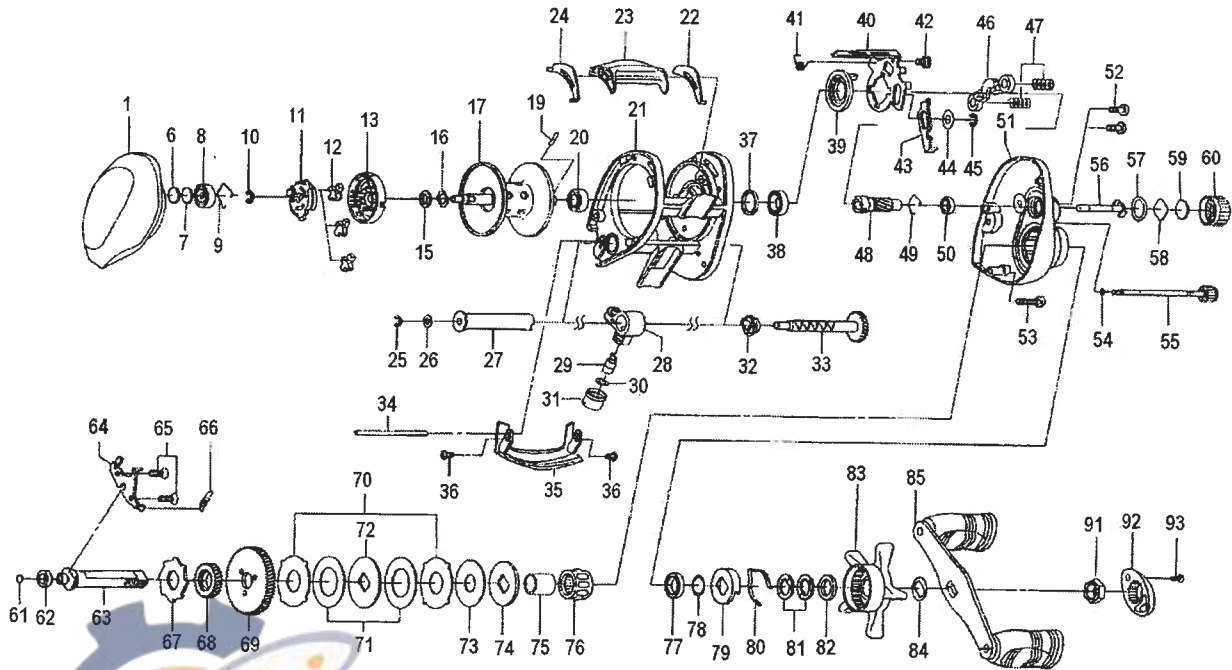

SPINNING REEL

COASTAL 153H

Key No.	Parts No.	Parts Name	Key No.	Parts No.	Parts Name
1	G65-2901	L/S PLT	52	G04-0801	R/S PLT SCREW A
6	375-7404	SPACER A	53	G47-3501	R/S PLT SCREW B
7	375-7411	SPACER B	54	B85-3101	O RING A
8	G51-1502	BALL BEARING A	55	B91-1746	R/S PLT SCREW
9	F03-2201	BEARING RET A	56	F80-0501	PINION SHAFT
10-20	Z01-7438	SPOOL	57	171-5201	O RING B
21	G65-2101	FRAME	58	B17-5401	SPOOL ADJ CAP METAL
22	G54-3401	CLUTCH LEVER PLT A	59	B17-5503	RUBBER WASHER
23	G54-3601	CLUTCH LEVER	60	F57-4401	CAST CONTROL CAP
24	G54-3501	CLUTCH LEVER PLT B	61	G35-7506	DRIVE SHAFT WASHER
25	320-5901	WORM SHAFT RET	62	G05-1901	BUSHING
26	373-1306	WORM SHAFT WASHER	63	G65-2701	DRIVE SHAFT
27	G54-4801	LEVEL WIND GUARD	64	G54-4002	DRIVE SHAFT RET
28	G54-4301	LINE GUIDE	65	E13-4508	DRIVE SHAFT RET SCREW
29	121-4212	LINE GUIDE PAWL	66	G01-0201	CLUTCH TRIP PLT SPRING
30	373-1303	LINE GUIDE WASHER	67	F76-1701	A/R RATCHET
31	F40-2801	PAWL CAP	68	G00-1501	DRIVE GEAR A
32	G12-8201	WORM SHAFT COLLAR	69	G54-4901	DRIVE GEAR B
33	G54-4601	WORM SHAFT	70	F79-6101	EARED WASHER
34	G54-5401	STABILIZER BAR	71	G42-8501	DRAG WASHER
35	G54-5303	FRONT PLT	72	F79-6301	KEY WASHER A
36	B36-0401	FRONT PLT SCREW	73	G45-5801	DRAG WASHER B
37	F83-4701	BALL BEARING COLLAR	74	B36-0303	KEY WASHER B
38	G52-0502	BALL BEARING B	75	G01-1401	GEAR SHAFT COLLAR
39	F79-3501	CLUTCH CAM	76	F99-9803	ROLLER CLUTCH
40	G54-3702	CLUTCH CAM B	77	G52-0502	BALL BEARING D
41	G54-4101	CLUTCH CAM SPRING	78	B55-3801	BEARING WASHER
42	G00-9701	CLUTCH CAM SCREW	79	F02-8201	CLICK LEAF SPRING HOLDER
43	G54-3801	CLUTCH TRIP PLT	80	F03-2401	BRAKE CLICK SPRING
44	371-6905	CLUTCH TRIP PLT WASHER	81	150-8901	SPRING WASHER
45	320-1402	CLUTCH TRIP PLT RET	82	B97-4901	SPACING SLEEVE
46	F79-4801	YOKE	83	G65-2201	STAR DRAG
47	G59-7301	YOKE SPRING	84	150-9001	FRICTION WASHER
48	G54-4202	PINION GEAR	85	G59-8702	HANDLE
49	E21-9701	BEARING RET B	91	B86-2102	HANDLE NUT
50	G46-6201	BALL BEARING C	92	E44-0008	HANDLE NUT PLT
51	G54-2707	R/S PLT	93	351-1801	HANDLE NUT PLT SCREW