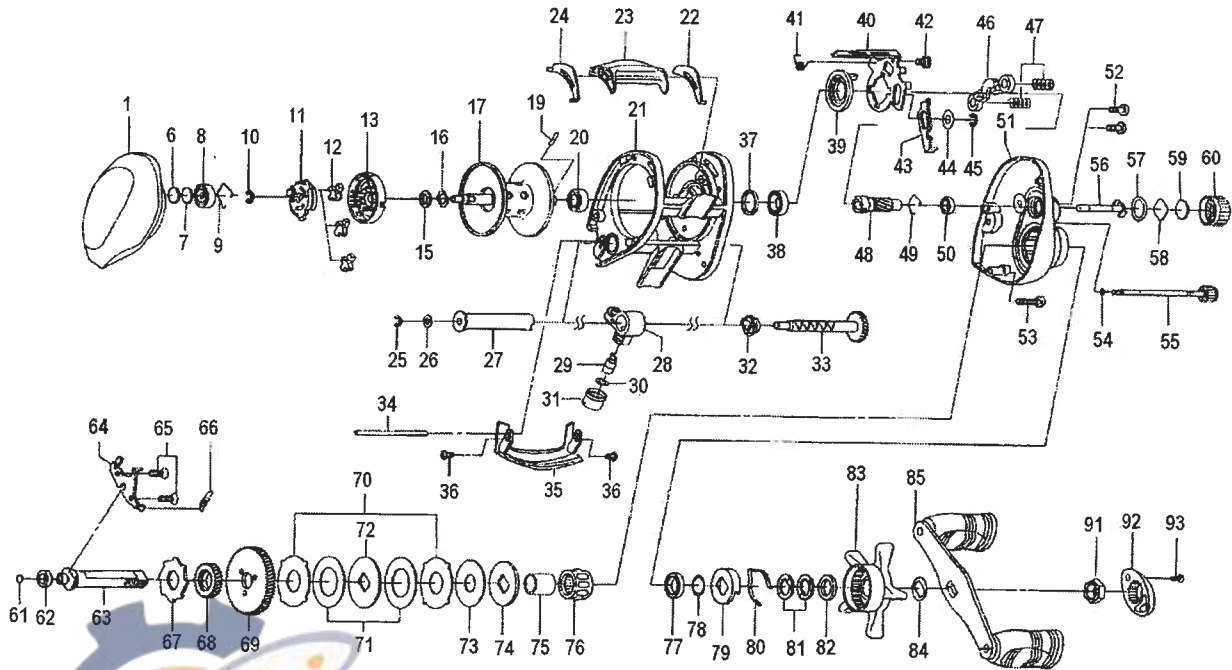

SPINNING REEL

COASTAL 153H

Key No.	Parts No.	Parts Name	Key No.	Parts No.	Parts Name
1	G65-2901	L/S PLT	52	G04-0801	R/S PLT SCREW A
6	375-7404	SPACER A	53	G47-3501	R/S PLT SCREW B
7	375-7411	SPACER B	54	B85-3101	O RING A
8	G51-1502	BALL BEARING A	55	B91-1746	R/S PLT SCREW
9	F03-2201	BEARING RET A	56	F80-0501	PINION SHAFT
10-20	Z01-7438	SPOOL	57	171-5201	O RING B
21	G65-2101	FRAME	58	B17-5401	SPOOL ADJ CAP METAL
22	G54-3401	CLUTCH LEVER PLT A	59	B17-5503	RUBBER WASHER
23	G54-3601	CLUTCH LEVER	60	F57-4401	CAST CONTROL CAP
24	G54-3501	CLUTCH LEVER PLT B	61	G35-7506	DRIVE SHAFT WASHER
25	320-5901	WORM SHAFT RET	62	G05-1901	BUSHING
26	373-1306	WORM SHAFT WASHER	63	G65-2701	DRIVE SHAFT
27	G54-4801	LEVEL WIND GUARD	64	G54-4002	DRIVE SHAFT RET
28	G54-4301	LINE GUIDE	65	E13-4508	DRIVE SHAFT RET SCREW
29	121-4212	LINE GUIDE PAWL	66	G01-0201	CLUTCH TRIP PLT SPRING
30	373-1303	LINE GUIDE WASHER	67	F76-1701	A/R RATCHET
31	F40-2801	PAWL CAP	68	G00-1501	DRIVE GEAR A
32	G12-8201	WORM SHAFT COLLAR	69	G54-4901	DRIVE GEAR B
33	G54-4601	WORM SHAFT	70	F79-6101	EARED WASHER
34	G54-5401	STABILIZER BAR	71	G42-8501	DRAG WASHER
35	G54-5303	FRONT PLT	72	F79-6301	KEY WASHER A
36	B36-0401	FRONT PLT SCREW	73	G45-5801	DRAG WASHER B
37	F83-4701	BALL BEARING COLLAR	74	B36-0303	KEY WASHER B
38	G52-0502	BALL BEARING B	75	G01-1401	GEAR SHAFT COLLAR
39	F79-3501	CLUTCH CAM	76	F99-9803	ROLLER CLUTCH
40	G54-3702	CLUTCH CAM B	77	G52-0502	BALL BEARING D
41	G54-4101	CLUTCH CAM SPRING	78	B55-3801	BEARING WASHER
42	G00-9701	CLUTCH CAM SCREW	79	F02-8201	CLICK LEAF SPRING HOLDER
43	G54-3801	CLUTCH TRIP PLT	80	F03-2401	BRAKE CLICK SPRING
44	371-6905	CLUTCH TRIP PLT WASHER	81	150-8901	SPRING WASHER
45	320-1402	CLUTCH TRIP PLT RET	82	B97-4901	SPACING SLEEVE
46	F79-4801	YOKE	83	G65-2201	STAR DRAG
47	G59-7301	YOKE SPRING	84	150-9001	FRICITION WASHER
48	G54-4202	PINION GEAR	85	G59-8702	HANDLE
49	E21-9701	BEARING RET B	91	B86-2102	HANDLE NUT
50	G46-6201	BALL BEARING C	92	E44-0008	HANDLE NUT PLT
51	G54-2707	R/S PLT	93	351-1801	HANDLE NUT PLT SCREW