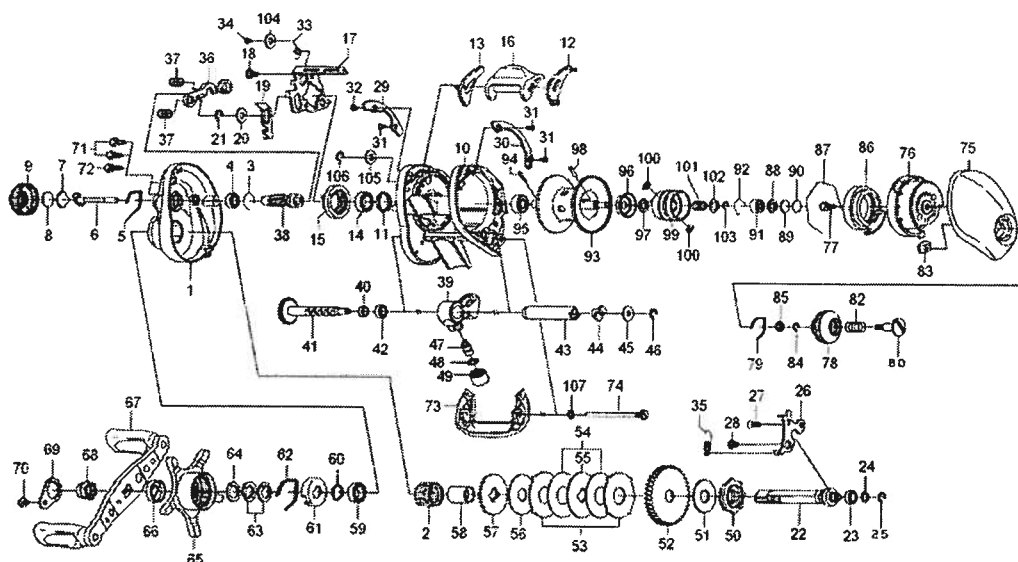

TEAM DAIWA ZILLION 100HLA / 100SHLA

Key No.	Parts No.	Parts Name	Key No.	Parts No.	Parts Name
1	G88-4801	L/S PLT	54	G79-1401	DRAG WASHER A
2	G81-9801	ROLLER CLUTCH	55	F90-4902	KEY WASHER A
3	B42-1601	BEARING RET A	56	G71-1101	DRAG WASHER B
4	G53-8001	BALL BEARING A	57	G35-8501	KEY WASHER B
5	G89-4401	CLICK LEAF SPRING A	58	G01-1401	GEAR SHAFT COLLAR
6	F74-4101	PINION SHAFT	59	B86-1703	BALL BEARING D
7	B17-5401	SPOOL ADJ CAP METAL	60	B55-3801	BEARING WASHER
8	B17-5503	RUBBER WASHER	61	F02-8201	CLICK LEAF SPRING HOLDER
9	F83-3907	CAST CONTROL CAP	62	F03-2401	CLICK LEAF SPRING B
10	G80-1503	FRAME	63	150-8901	SPRING WASHER
11	F83-4701	BALL BEARING COLLAR	64	373-7810	SPACING SLEEVE
12	G26-0702	CLUTCH LEVER PLT A	65	G79-2504	STAR DRAG
13	G26-0802	CLUTCH LEVER PLT B	66	F85-0402	HANDLE COLLAR
14	G43-1002	BALL BEARING B	67	G88-4501	HANDLE
15	F99-7401	CLUTCH CAM	68	G79-3302	HANDLE NUT
16	G26-0901	CLUTCH LEVER	69	040-3209	HANDLE NUT PLT
17	G80-1701	CLUTCH CAM PLT	70	353-8301	HANDLE NUT PLT SCREW
18	G00-9701	CLUTCH CAM SCREW	71	G04-0805	R/S PLT SCREW A
19	G80-1801	CLUTCH TRIP PLT	72	G04-0801	R/S PLT SCREW B
20	371-6906	CLUTCH TRIP PLT WASHER	73	G26-1501	FRONT PLT
21	320-1402	CLUTCH TRIP PLT RET	74	G01-1702	STABILIZER BAR
22	G79-0202	DRIVE SHAFT	75	G26-1608	R/S PLT
23	F05-5601	BALL BEARING C	76	G26-1802	RIGHT SET PLT
24	G75-5201	DRIVE SHAFT WASHER A	77	351-0906	RIGHT SET PLT SCREW
25	320-5901	DRIVE SHAFT RET A	78	F57-7802	BRAKE ADJ KNOB
26	G80-1901	DRIVE SHAFT RET B	79	F05-1701	BRAKE CLICK SPRING
27	E13-4503	CLUTCH LEVER SCREW	80	F57-7901	SET PLT SCREW
28	G85-0401	DRIVE SHAFT RET SCREW	82	E16-7101	SET PLT SPRING
29	G79-4106	PLT A	83	F61-3401	BRAKE DIAL RET A
30	G79-5706	PLT B	84	B33-9801	BRAKE DIAL RET B
31	G31-8503	PLT SCREW A	85	F63-7701	BRAKE DIAL WASHER
32	G61-1501	PLT SCREW B	86	F71-7702	MAGNET HOLDER
33	G80-2001	CLUTCH CAM SPRING	87	B54-3201	MAGNET HOLDER RET RING
34	F50-5701	CLUTCH PLT SCREW	88	F57-4303	SPACER B
35	G79-0501	DRIVE SHAFT RET SPRING	89	375-7411	SPACER A
36	F99-8201	YOKE	90	375-7404	BEARING METAL WASHER
37	G85-0301	YOKE SPRING	91	G49-8602	BALL BEARING E
38	G88-4901	PINION GEAR	92	E21-9701	BEARING RET B
39	G41-0301	LINE GUIDE	93-103	Z01-8069	SPOOL
40	G01-0701	WORM SHAFT HOLDER A	104	F44-0201	CLUTCH CAM SPRING WASHER
41	G79-0701	WORM SHAFT	105	G85-0701	CLUTCH PLT WASHER
42	F64-8301	WORM SHAFT HOLDER B	106	320-5901	CLUTCH PLT RET
43	F83-6502	WORM SHIELD	107	G68-4801	STABILIZER BAR WASHER
44	B71-5601	WORM SHAFT HOLDER C			
45	F65-5501	WORM SHAFT WASHER			
46	320-5901	WORM SHAFT RET			
47	121-4212	LINE GUIDE PAWL			
48	373-1303	LINE GUIDE PAWL WASHER			
49	342-4807	PAWL CAP			
50	G80-2201	A/R RATCHET			
51	G86-3501	DRIVE SHAFT WASHER B			
52	G80-2301	DRIVE GEAR			
53	G79-1301	EARED WASHER			

TDZLN103SHLA Special Parts

Key No.	Parts No.	Parts Name
1	G88-4801	L/S PLT
10	G80-1503	FRAME
29	G79-4106	PLT A
30	G79-5706	PLT B
38	G88-4901	PINION GEAR
52	G80-2301	DRIVE GEAR
93-103	Z01-8069	SPOOL