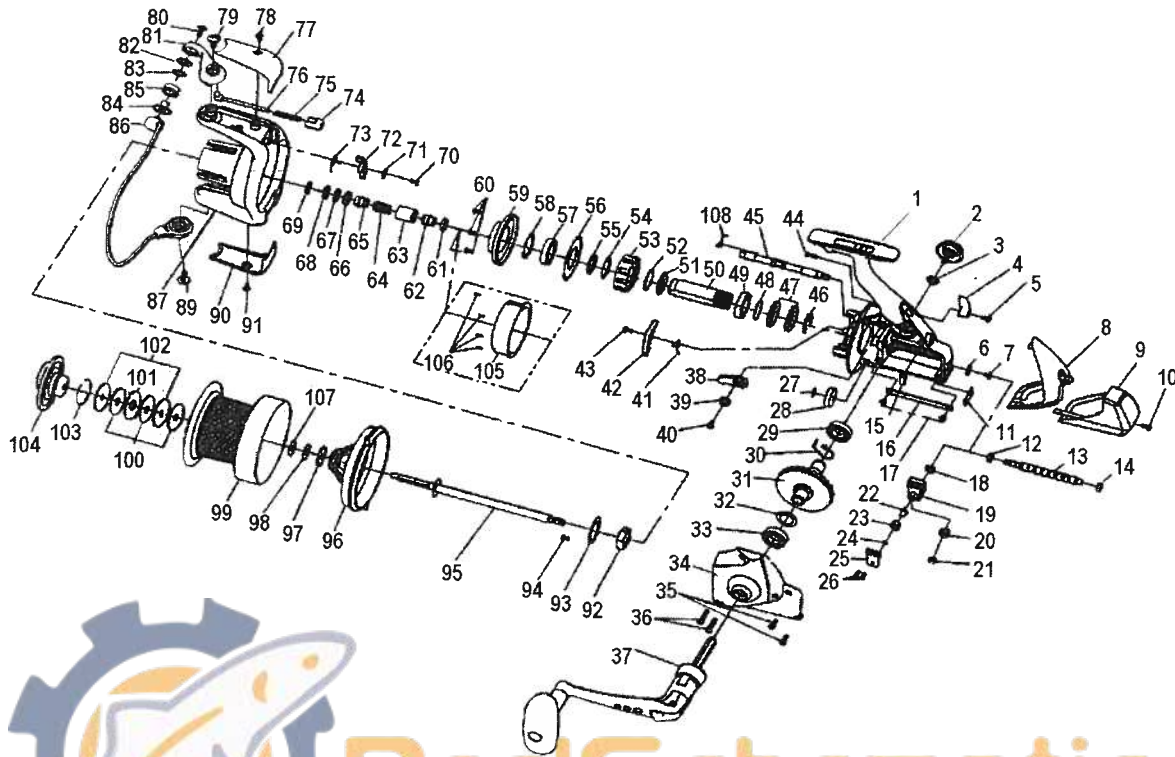

SPINNING REEL **EMCAST SPORT 5500/6000**

Key No.	Parts No.	Parts Name
1	W52-4103	BODY
2	W36-0202	HANDLE SCREW
3	W36-0101	HANDLE WASHER
4	W52-6901	A/R LEVER
5	W36-0401	A/R LEVER SCREW
6	W36-0501	REAR COVER RET
7	W36-0601	REAR COVER A SCREW
8	W52-6301	REAR COVER A
9	W52-6401	REAR COVER B
10	W36-0901	REAR COVER B SCREW
11	W36-1001	WORM SHAFT RET
12,14	W36-1101	WORM SHAFT BUSH
13	W36-1201	WORM SHAFT
15	W36-1401	A/R CAM SPRING A
16	W36-1501	STABILIZER BAR
17	W36-1601	STABILIZER BAR SCREW
18	W36-1751	OSC SLIDER BUSHING
19	W36-1801	OSC SLIDER
20	W42-9401	BALL BEARING A
21	W36-2001	OSC SLIDER RET
22	W36-2101	OSC PAWL
23	W36-2201	OSC PAWL COLLAR
24	W36-2301	OSC PAWL WASHER
25	W36-2401	OSC SLIDER COVER
26	W36-2501	OSC SLIDER COVER SCREW
27	W52-5301	WORM SHAFT RET
28	W36-2701	WORM SHAFT GEAR
29	W42-9301	BALL BEARING B
30	W52-5401	A/R PAWL SPRING A
31	W36-3001	DRIVE GEAR
32	W50-8701	DRIVE GEAR WASHER
33	W42-9301	BALL BEARING C
34	W52-4403	SIDE COVER
35	W36-3301	SIDE COVER SCREW A
36	W36-3401	SIDE COVER SCREW B
37	W52-6501	HANDLE
38	W36-3601	A/R PAWL A

Key No.	Parts No.	Parts Name
39	W36-3701	A/R PAWL COLLAR
40	W36-3801	A/R PAWL RET
41	W36-3901	A/R PAWL SPRING B
42	W36-4001	A/R PAWL B
43	W36-4101	A/R PAWL B SCREW
44	W36-4201	REAR COVER SCREW B
45	W36-4301	A/R CAM
46	W36-4401	PINION RET
47	W36-4501	A/R RATCHET
48	W36-4601	RATCHET WASHER
49	W36-4701	BALL BEARING D
50	W36-4801	PINION GEAR
51	W36-4901	PINION GEAR COLLAR
52	W36-5001	PINION WASHER
53	W36-5101	ROLLER CLUTCH
54	W36-5201	ROLLER CLUTCH WASHER
55	W36-5301	ROLLER CLUTCH COLLAR
56	W36-5401	BEARING RET A
57	W42-9201	BALL BEARING E
58	W36-5501	BALL BEARING RET WASHER
59	W36-5601	BEARING RET B
60	W36-5701	BEARING RET B SCREW
61	W36-5801	BALL BEARING F
62	W36-5901	BALL BEARING COLLAR A
63	W36-6001	SPACING SLEEVE
64	W36-6101	MAIN SHAFT SPRING A
65	W36-6201	MAIN SHAFT COLLAR
66	W36-5801	BALL BEARING G
67	W36-6301	BALL BEARING WASHER A
68	W36-6401	BALL BEARING WASHER B
69	W36-6501	MAIN SHAFT SPRING B
70	W36-6601	BAIL TRIP LEVER SCREW
71	W31-1801	BAIL TRIP LEVER WASHER
72	W36-6801	BAIL TRIP LEVER
73	W36-6901	BAIL TRIP LEVER SPRING
74	W36-7001	BAIL SPRING HOLDER

Key No.	Parts No.	Parts Name
75	W36-7101	BAIL SPRING
76	W36-7201	BAIL SPRING SHAFT
77	W52-6601	BAIL SPRING COVER
78	W36-7401	BAIL SPRING COVER SCREW
79	W36-7501	BAIL ARM SCREW
80	W36-7601	LINE ROLLER SCREW
81	W52-4603	BAIL ARM
82	W30-6201	LINE ROLLER WASHER A
83	W30-6101	LINE ROLLER WASHER A
84	W36-8051	LINE ROLLER COLLAR
85	W36-8101	LINE ROLLER
86	W36-8203	BAIL
87	W52-4703	ROTOR
89	W36-8401	BAIL HOLDER SCREW
90	W52-6701	COVER
91	W36-8601	BAIL HOLDER COVER SCREW
92	W36-8701	MAIN SHAFT NUT
93	W36-8801	ROTOR NUT HOLD PLT
94	W36-8901	ROTOR NUT HOLD PLT SCREW
95	W36-9001	MAIN SHAFT
96	W36-9101	LINE GUARD
97	W36-9201	CLICK GEAR
98	W36-9301	CLICK GEAR WASHER
99-103	W52-4803	SPOOL
100	W36-9601	DRAG WASHER
101	W36-9701	KEY WASHER
102	W36-9801	EARED WASHER
103	W36-9901	DRAG WASHER RET
104	W52-6801	DRAG KNOB
105	W50-3301	SIDE COVER SCREW C
106	W50-3001	CLUTCH COVER SCREW
107	W50-3101	SPOOL WASHER
108	W50-3201	A/R CAM SPRING B