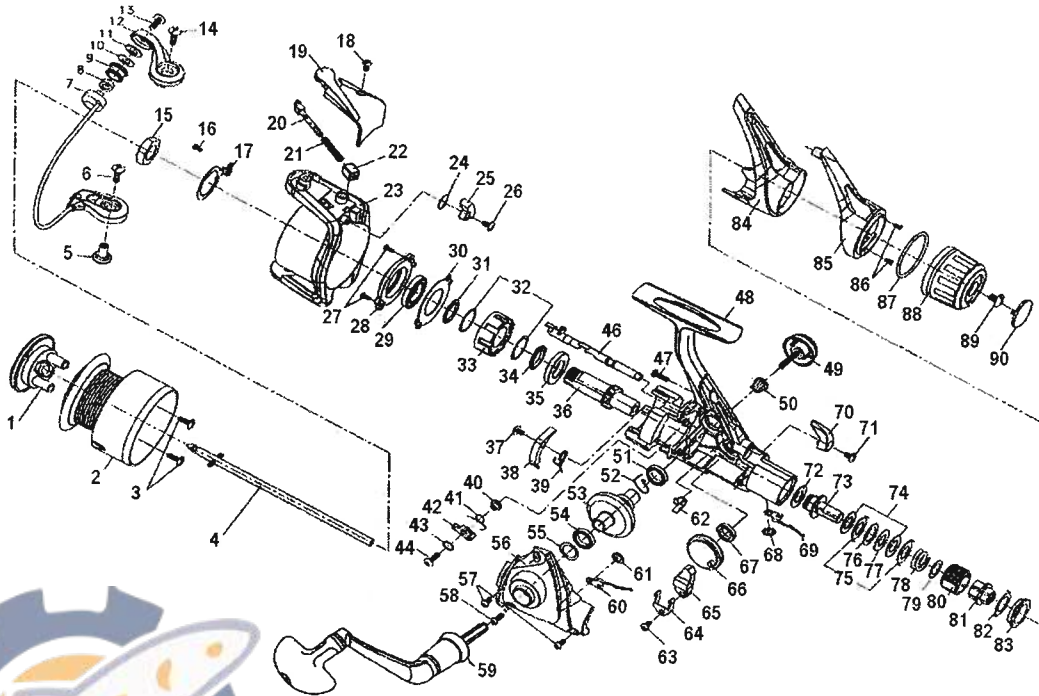

CROSSFIRE 2550-3iR

Key No.	Parts No.	Parts Name	Key No.	Parts No.	Parts Name
1	W45-9701	FRONT DRAG KNOB	47	W38-4201	REAR COVER A SCREW
1-3	W55-8301	SPOOL	48	W55-8601	BODY
1-3	W55-8401	SPOOL (EXTRA)	49	W44-0701	HANDLE SCREW
4	W38-0301	MAIN SHAFT	50	W34-4701	HANDLE COLLAR
5	W34-0201	BAIL HOLDER NUT	51	W34-3601	BALL BEARING B
6	W38-0201	BAIL HOLDER SCREW	52	W34-3901	A/R PAWL SPRING C
7	W44-2701	BAIL	53	W46-0401	DRIVE GEAR
8	W38-0551	LINE ROLLER BUSHING	54	W34-3601	BALL BEARING C
9	W33-8101	LINE ROLLER	55	W36-3701	DRIVE GEAR COLLAR
10	W45-6601	LINE ROLLER WASHER	56	W55-8701	SIDE COVER
11	W33-8201	LINE ROLLER COLLAR	57	W38-5301	SIDE COVER SCREW A
12	W51-3701	BAIL ARM	58	W45-8301	SIDE COVER SCREW B
13	W38-0901	LINE ROLLER SCREW	59	W51-5401	HANDLE
14	W33-8401	BAIL ARM SCREW	60	W38-5101	CLICK LEAF SPRING A
15	W38-1101	ROTOR NUT	61, 68	W38-5001	CLICK LEAF SPRING RET
16	W33-9101	ROTOR NUT HOLD PLT SCREW	62	W44-1101	A/R CAM SPRING
17	W33-9501	ROTOR NUT HOLD PLT	63	W38-5501	OSC SLIDER SCREW
18	W38-1901	BAIL SPRING COVER SCREW	64	W38-5601	OSC SLIDER RET
19	W34-0301	BAIL SPRING COVER	65	W38-5701	OSC SLIDER
20	W33-8701	BAIL SPRING SHAFT	66	W34-2701	OSC GEAR
21	W33-8801	BAIL SPRING	67	W45-8701	OSC GEAR COLLAR
22	W33-8901	BAIL SPRING HOLDER	69	W38-5901	CLICK LEAF SPRING B
23	W55-8501	ROTOR	70	W34-2401	A/R LEVER
24	W34-0501	BAIL TRIP LEVER SPRING	71	W38-6101	A/R LEVER SCREW
25	W34-0601	BAIL TRIP LEVER	72	W45-8801	DRAG METAL WASHER
26	W38-2801	BAIL TRIP LEVER SCREW	73	W45-8901	DRAG METAL A
27	W45-7401	BEARING RET A SCREW	74	W45-9001	DRAG WASHER A
28	W34-0901	BEARING RET A	75	W38-6501	EARED WASHER
29	W34-1701	BALL BEARING A	76	W38-6601	DRAG WASHER B
30	W34-1101	BEARING RET B	77	W38-6701	KEY WASHER
31	W34-1201	BEARING RET WASHER	78	W38-6801	DRAG COIL SPRING
33	W34-1401	ROLLER CLUTCH	79	W45-9101	DRAG COIL SPRING WASHER
34	W45-7501	ROLLER CLUTCH COLLAR	80	W38-7001	DRAG SCREW
35	W46-1401	PINION GEAR COLLAR	81	W38-7101	DRAG METAL B
36	W46-8901	PINION GEAR	82	W38-7201	DRAG COLLAR
37	W38-3801	A/R PAWL SCREW	83	W45-9201	DRAG COVER
38	W34-4501	A/R PAWL A	84	W46-3401	REAR COVER A
39	W34-4401	A/R PAWL SPRING A	85	W47-2301	REAR COVER B
40	W45-7601	A/R PAWL COLLAR	86	W45-9501	REAR COVER B SCREW
41	W45-7701	A/R PAWL SPRING B	87	W38-7701	O RING
42	W45-7801	A/R PAWL B	88	W45-9601	DRAG KNOB
43	W34-4101	A/R PAWL COLLAR	89	W38-7901	DRAG KNOB SCREW
44	W34-4301	A/R PAWL SCREW	90	W38-8001	DRAG KNOB SCREW CAP
46	W34-2001	A/R CAM