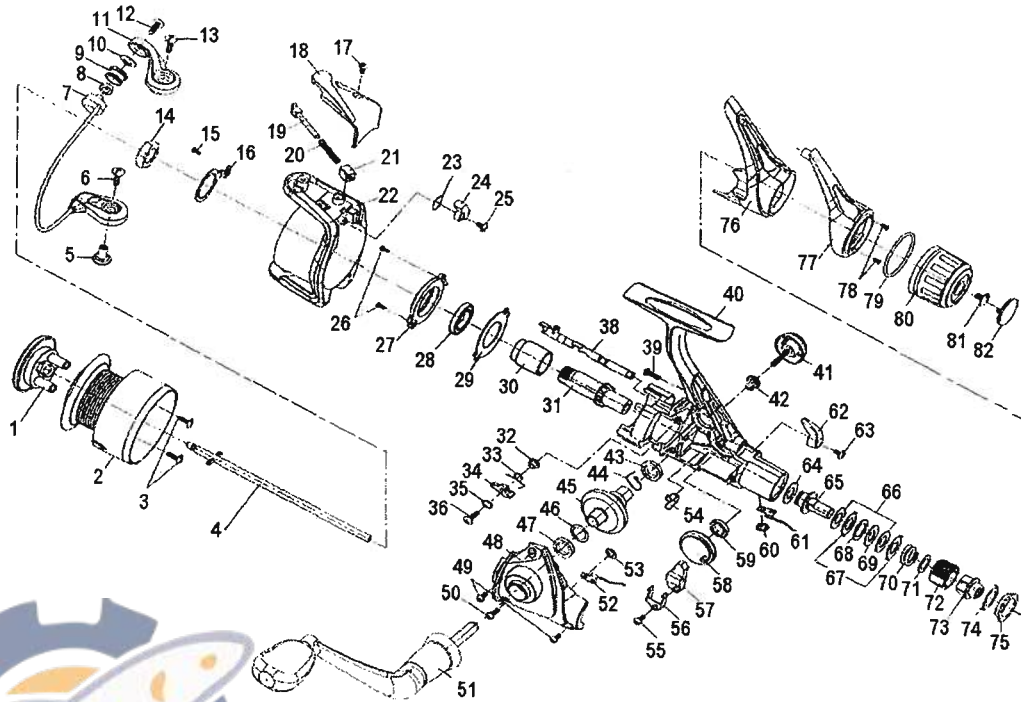

SWEEPFIRE 1550R

Key No.	Parts No.	Parts Name	Key No.	Parts No.	Parts Name
1	W55-9501	FRONT DRAG KNOB	42	W34-4701	HANDLE COLLAR
1-3	W55-9601	SPOOL	43, 47	W34-5301	DRIVE GEAR BUSHING
4	W38-0301	MAIN SHAFT	44	W34-3901	A/R PAWL SPRING B
5	W34-0201	BAIL HOLDER NUT	45	W34-3801	DRIVE GEAR
6	W38-0201	BAIL HOLDER SCREW	46	W34-3701	DRIVE GEAR WASHER
7	W33-7910	BAIL	48	W55-9901	SIDE COVER
8	W38-0551	LINE ROLLER BUSHING	49	W38-5301	SIDE COVER SCREW A
9	W33-8101	LINE ROLLER	50	W45-8301	SIDE COVER SCREW B
10	W33-8201	LINE ROLLER COLLAR	51	W51-7001	HANDLE
11	W51-3702	BAIL ARM	52	W38-5101	CLICK LEAF SPRING A
12	W38-0901	LINE ROLLER SCREW	53, 60	W38-5001	CLICK LEAF SPRING RET
13	W33-8401	BAIL ARM SCREW	54	W44-1101	A/R CAM SPRING
14	W38-1101	ROTOR NUT	55	W38-5501	OSC SLIDER SCREW
15	W33-9101	ROTOR NUT HOLD PLT SCREW	56	W38-5601	OSC SLIDER RET
16	W33-9501	ROTOR NUT HOLD PLT	57	W45-8501	OSC SLIDER
17	W38-1901	BAIL SPRING COVER SCREW	58	W45-8601	OSC GEAR
18	W51-6801	BAIL SPRING COVER	59	W45-8701	OSC GEAR COLLAR
19	W45-7101	BAIL SPRING SHAFT	61	W38-5901	CLICK LEAF SPRING B
20	W45-7201	BAIL SPRING	62	W46-1901	A/R LEVER
21	W33-8901	BAIL SPRING HOLDER	63	W38-6101	A/R LEVER SCREW
22	W55-9701	ROTOR	64	W45-8801	DRAG METAL WASHER
23	W34-0501	BAIL TRIP LEVER SPRING	65	W45-8901	DRAG METAL A
24	W34-0601	BAIL TRIP LEVER	66	W45-9001	DRAG WASHER B
25	W38-2801	BAIL TRIP LEVER SCREW	67	W38-6501	EARED WASHER
26	W45-7401	BEARING RET SCREW	68	W38-6601	DRAG WASHER A
27	W34-0901	BEARING RET A	69	W38-6701	KEY WASHER
28	W34-1701	BALL BEARING	70	W38-6801	DRAG COIL SPRING
29	W34-1101	BEARING RET B	71	W45-9101	DRAG COIL SPRING WASHER
30	W34-1201	COLLAR	72	W38-7001	DRAG SCREW
31	W46-8901	PINION GEAR	73	W38-7101	DRAG METAL B
32	W45-7601	A/R PAWL COLLAR A	74	W38-7201	DRAG COLLAR
33	W45-7701	A/R PAWL SPRING A	75	W45-9201	DRAG COVER
34	W45-7801	A/R PAWL	76	W47-3001	REAR COVER A
35	W34-4101	A/R PAWL COLLAR B	77	W45-9401	REAR COVER B
36	W34-4301	A/R PAWL SCREW	78	W45-9501	REAR COVER B SCREW
38	W45-7901	A/R CAM	79	W38-7701	O RING
39	W38-4201	REAR COVER A SCREW	80	W46-2201	DRAG KNOB
40	W55-9801	BODY	81	W38-7901	DRAG KNOB SCREW
41	W48-4501	HANDLE LOCK SCREW	82	W46-2301	DRAG KNOB SCREW CAP