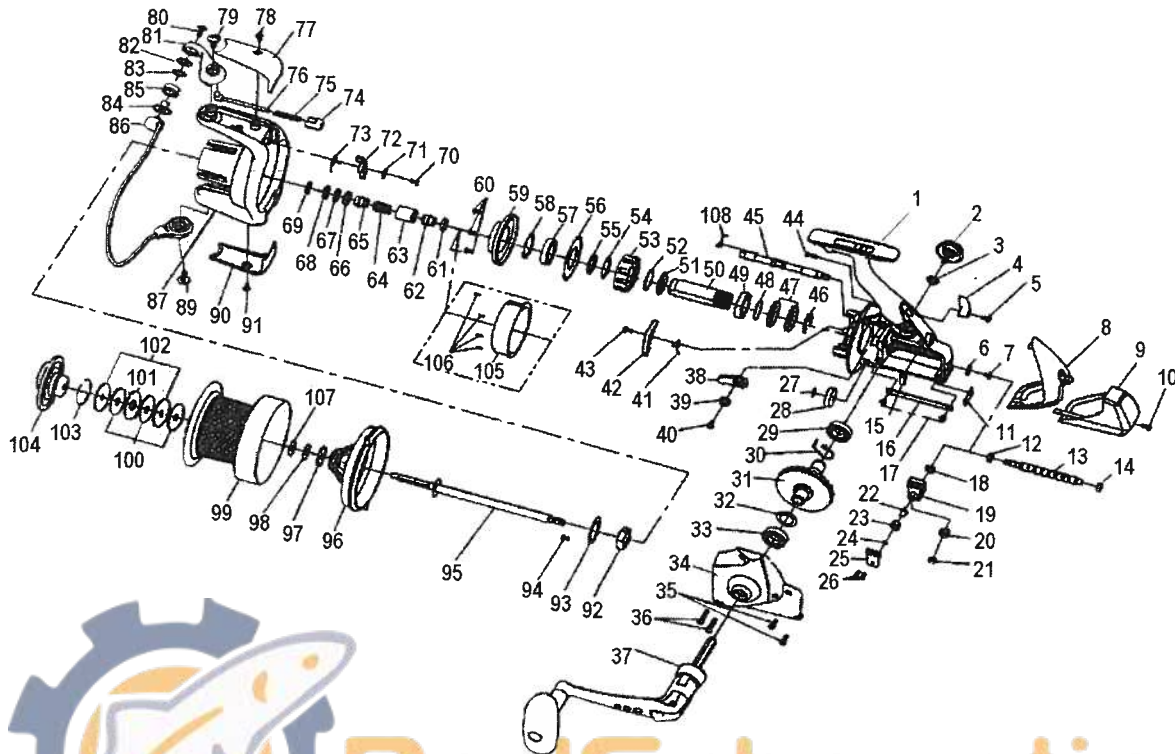

SPINNING REEL **EMCAST SPORT 5500/6000**

Key No.	Parts No.	Parts Name	Key No.	Parts No.	Parts Name	Key No.	Parts No.	Parts Name
1	W52-4103	BODY	39	W36-3701	A/R PAWL COLLAR	75	W36-7101	BAIL SPRING
2	W36-0202	HANDLE SCREW	40	W36-3801	A/R PAWL RET	76	W36-7201	BAIL SPRING SHAFT
3	W36-0101	HANDLE WASHER	41	W36-3901	A/R PAWL SPRING B	77	W52-6601	BAIL SPRING COVER
4	W52-6901	A/R LEVER	42	W36-4001	A/R PAWL B	78	W36-7401	BAIL SPRING COVER SCREW
5	W36-0401	A/R LEVER SCREW	43	W36-4101	A/R PAWL B SCREW	79	W36-7501	BAIL ARM SCREW
6	W36-0501	REAR COVER RET	44	W36-4201	REAR COVER SCREW B	80	W36-7601	LINE ROLLER SCREW
7	W36-0601	REAR COVER A SCREW	45	W36-4301	A/R CAM	81	W52-4603	BAIL ARM
8	W52-6301	REAR COVER A	46	W36-4401	PINION RET	82	W30-6201	LINE ROLLER WASHER A
9	W52-6401	REAR COVER B	47	W36-4501	A/R RATCHET	83	W30-6101	LINE ROLLER WASHER A
10	W36-0901	REAR COVER B SCREW	48	W36-4601	RATCHET WASHER	84	W36-8051	LINE ROLLER COLLAR
11	W36-1001	WORM SHAFT RET	49	W36-4701	BALL BEARING D	85	W36-8101	LINE ROLLER
12,14	W36-1101	WORM SHAFT BUSH	50	W36-4801	PINION GEAR	86	W36-8203	BAIL
13	W36-1201	WORM SHAFT	51	W36-4901	PINION GEAR COLLAR	87	W52-4703	ROTOR
15	W36-1401	A/R CAM SPRING A	52	W36-5001	PINION WASHER	89	W36-8401	BAIL HOLDER SCREW
16	W36-1501	STABILIZER BAR	53	W36-5101	ROLLER CLUTCH	90	W52-6701	COVER
17	W36-1601	STABILIZER BAR SCREW	54	W36-5201	ROLLER CLUTCH WASHER	91	W36-8601	BAIL HOLDER COVER SCREW
18	W36-1751	OSC SLIDER BUSHING	55	W36-5301	ROLLER CLUTCH COLLAR	92	W36-8701	MAIN SHAFT NUT
19	W36-1801	OSC SLIDER	56	W36-5401	BEARING RET A	93	W36-8801	ROTOR NUT HOLD PLT
20	W42-9401	BALL BEARING A	57	W42-9201	BALL BEARING E	94	W36-8901	ROTOR NUT HOLD PLT SCREW
21	W36-2001	OSC SLIDER RET	58	W36-5501	BALL BEARING RET WASHER	95	W36-9001	MAIN SHAFT
22	W36-2101	OSC PAWL	59	W36-5601	BEARING RET B	96	W36-9101	LINE GUARD
23	W36-2201	OSC PAWL COLLAR	60	W36-5701	BEARING RET B SCREW	97	W36-9201	CLICK GEAR
24	W36-2301	OSC PAWL WASHER	61	W36-5801	BALL BEARING F	98	W36-9301	CLICK GEAR WASHER
25	W36-2401	OSC SLIDER COVER	62	W36-5901	BALL BEARING COLLAR A	99-103	W52-4803	SPOOL
26	W36-2501	OSC SLIDER COVER SCREW	63	W36-6001	SPACING SLEEVE	100	W36-9601	DRAG WASHER
27	W52-5301	WORM SHAFT RET	64	W36-6101	MAIN SHAFT SPRING A	101	W36-9701	KEY WASHER
28	W36-2701	WORM SHAFT GEAR	65	W36-6201	MAIN SHAFT COLLAR	102	W36-9801	EARED WASHER
29	W42-9301	BALL BEARING B	66	W36-5801	BALL BEARING G	103	W36-9901	DRAG WASHER RET
30	W52-5401	A/R PAWL SPRING A	67	W36-6301	BALL BEARING WASHER A	104	W52-6801	DRAG KNOB
31	W36-3001	DRIVE GEAR	68	W36-6401	BALL BEARING WASHER B	105	W50-3301	SIDE COVER SCREW C
32	W50-8701	DRIVE GEAR WASHER	69	W36-6501	MAIN SHAFT SPRING B	106	W50-3001	CLUTCH COVER SCREW
33	W42-9301	BALL BEARING C	70	W36-6601	BAIL TRIP LEVER SCREW	107	W50-3101	SPOOL WASHER
34	W52-4403	SIDE COVER	71	W31-1801	BAIL TRIP LEVER WASHER	108	W50-3201	A/R CAM SPRING B
35	W36-3301	SIDE COVER SCREW A	72	W36-6801	BAIL TRIP LEVER			
36	W36-3401	SIDE COVER SCREW B	73	W36-6901	BAIL TRIP LEVER SPRING			
37	W52-6501	HANDLE	74	W36-7001	BAIL SPRING HOLDER			
38	W36-3601	A/R PAWL A