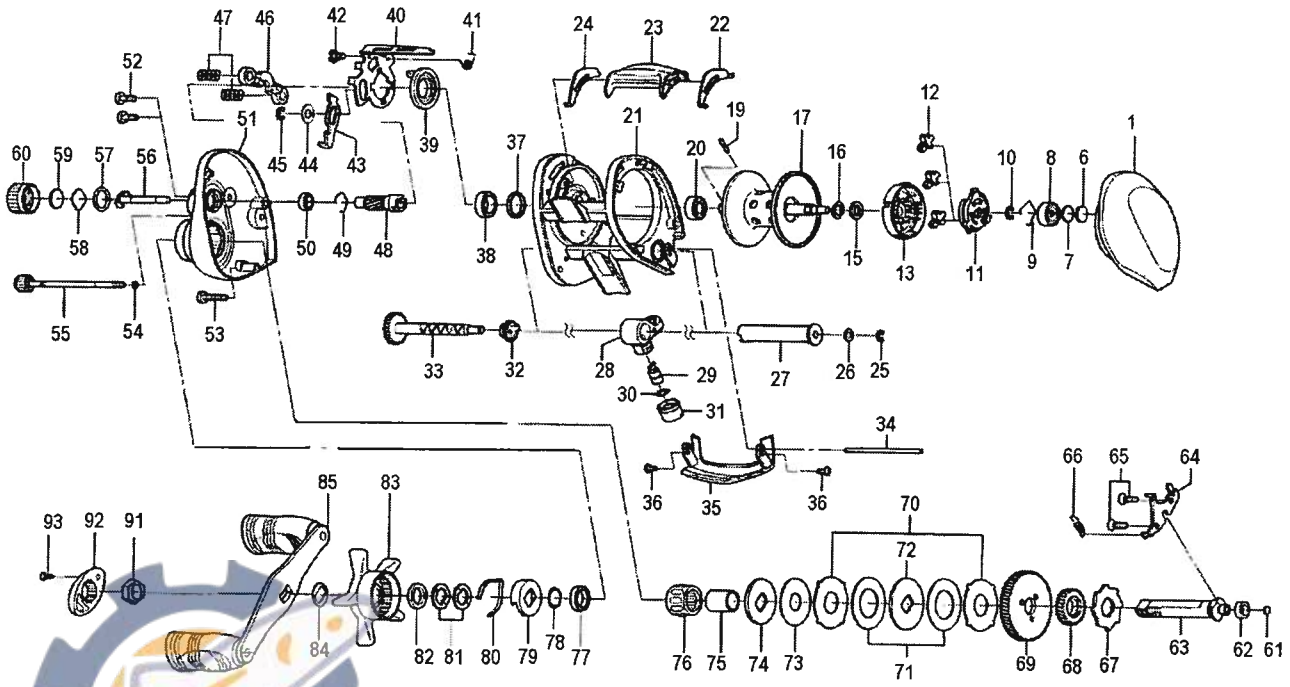

BAITCASTING REEL COASTAL 153HL

Key No.	Parts No.	Parts Name	Key No.	Parts No.	Parts Name
1	G87-7401	R/S PLT	52	G04-0801	L/S PLT SCREW A
6	375-7404	SPACER A	53	G47-3501	L/S PLT SCREW B
7	375-7411	SPACER B	54	B85-3101	O RING A
8	G51-1502	BALL BEARING A	55	B91-1746	L/S PLT SCREW C
9	F03-2201	BEARING RET A	56	F80-0501	PINION SHAFT
10-20	Z01-7438	SPOOL	57	171-5201	O RING B
21	G87-7301	FRAME	58	B17-5401	SPOOL ADJ CAP METAL
22	G54-3401	CLUTCH LEVER PLT A	59	B17-5503	RUBBER WASHER
23	G54-3601	CLUTCH LEVER	60	F57-4404	CAST CONTROL CAP
24	G54-3501	CLUTCH LEVER PLT B	61	G35-7506	DRIVE SHAFT WASHER
25	320-5901	WORM SHAFT RET	62	G05-1901	BUSHING
26	373-1306	WORM SHAFT WASHER	63	G65-2702	DRIVE SHAFT
27	G54-4801	LEVEL WIND GUARD	64	G60-1902	DRIVE SHAFT RET
28	G54-4301	LINE GUIDE	65	E13-4508	DRIVE SHAFT RET SCREW
29	121-4212	LINE GUIDE PAWL	66	G01-0201	CLUTCH TRIP PLT SPRING
30	373-1303	LINE GUIDE WASHER	67	F76-1701	A/R RATCHET
31	F40-2801	PAWL CAP	68	G00-1501	DRIVE GEAR A
32	G12-8201	WORM SHAFT COLLAR	69	G60-2101	DRIVE GEAR B
33	G54-4601	WORM SHAFT	70	F79-6101	EARED WASHER
34	G54-5401	STABILIZER BAR	71	G42-8501	DRAG WASHER
35	G54-5303	FRONT PLT	72	F79-6301	KEY WASHER A
36	B36-0401	FRONT PLT SCREW	73	G45-5801	DRAG WASHER B
37	F83-4701	BALL BEARING COLLAR	74	B36-0303	KEY WASHER B
38	G52-0502	BALL BEARING B	75	G01-1401	GEAR SHAFT COLLAR
39	F99-7401	CLUTCH CAM	76	F99-9803	ROLLER CLUTCH
40	G60-1802	YOKE PLT	77	G52-0502	BALL BEARING D
41	G60-2201	CLUTCH CAM SPRING	78	B55-3801	BEARING WASHER
42	G00-9701	CLUTCH CAM SCREW	79	F02-8201	CLICK LEAF SPRING HOLDER
43	G26-1101	CLUTCH TRIP PLT	80	F03-2401	BRAKE CLICK SPRING
44	371-6905	CLUTCH TRIP PLT WASHER	81	150-8901	SPRING WASHER
45	320-1402	CLUTCH TRIP PLT RET	82	B97-4901	SPACING SLEEVE
46	F99-8201	YOKE	83	G65-2202	STAR DRAG
47	G59-7301	YOKE SPRING	84	150-9001	FRICITION WASHER
48	G60-2002	PINION GEAR	85	G59-8702	HANDLE
49	E21-9701	BEARING RET B	91	B86-2104	HANDLE NUT
50	G46-6201	BALL BEARING C	92	E44-0008	HANDLE NUT PLT
51	G60-1507	L/S PLT	93	351-1801	HANDLE NUT PLT SCREW