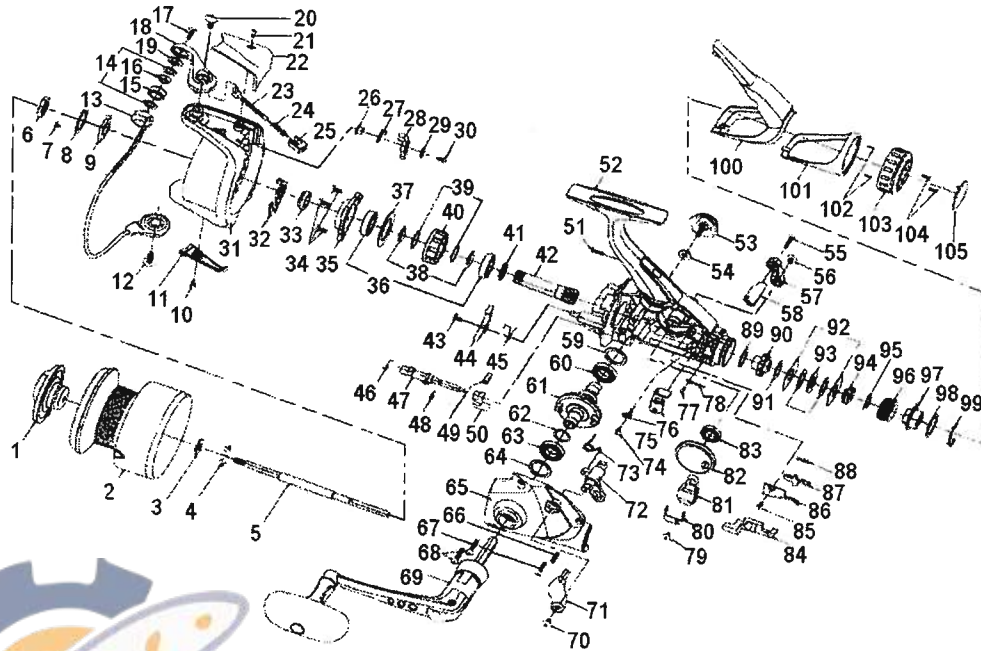

SPINNING REEL **REGAL PLUS 4500/5000BRi**

Key No.	Parts No.	Parts Name
1	W36-9501	FRONT DRAG KNOB
2	W49-6301	SPOOL
2	W49-6401	SPOOL (EXTRA)
3	W36-9301	SPOOL WASHER
4	W36-9201	CLICK GEAR
5	W49-6501	MAIN SHAFT
6	W30-8701	ROTOR NUT
7	W36-8901	ROTOR NUT HOLD PLT SCREW
8	W30-6501	ROTOR NUT HOLD PLT
9	W30-8201	ROTOR NUT COLLAR
10	W49-6601	BAIL HOLDER COVER SCREW
11	W49-6701	BAIL HOLDER COVER
12	W36-8601	BAIL HOLDER SCREW
13	W49-6801	BAIL
14	W45-6601	LINE ROLLER WASHER
15	W36-8101	LINE ROLLER
16	W49-6901	BALL BEARING A
17	W33-8202	LINE ROLLER COLLAR
18	W49-7001	BAIL ARM
19	W33-8301	LINE ROLLER SCREW
20	W36-8601	BAIL ARM SCREW
21	W49-6601	BAIL SPRING COVER SCREW
22	W39-3402	BAIL SPRING COVER
23	W39-3301	BAIL SPRING SHAFT
24	W39-3201	BAIL SPRING
25	W39-3101	BAIL SPRING HOLDER
26	W39-2801	BAIL TRIP LEVER COLLAR
27	W31-1701	BAIL TRIP LEVER SPRING
28	W39-2901	BAIL TRIP LEVER
29	W46-4501	BAIL TRIP LEVER WASHER
30	W39-3001	BAIL TRIP LEVER SCREW
31	W49-7101	ROTOR
32	W39-2601	A/R PAWL SPRING A
33	W49-7201	A/R PAWL COLLAR
34	W39-0301	BEARING RET SCREW
35	W49-7301	BEARING RET
36	W49-7401	BALL BEARING B

Key No.	Parts No.	Parts Name
37	W49-7501	BEARING RET COLLAR
38	W39-2401	ROLLER CLUTCH COLLAR
39	W34-1501	ROLLER CLUTCH WASHER
40	W49-7601	ROLLER CLUTCH
41	W39-1801	PINION WASHER
42	W49-7701	PINION GEAR
43	W39-1401	A/R PAWL SCREW
44	W39-1301	A/R PAWL
45	W39-1201	A/R PAWL SPRING B
46	W34-1901	A/R CAM SPRING
47	W49-7801	A/R CAM
48	W49-0801	A/R CAM RET
49	W49-7901	A/R LEVER SPRING
50	W49-8001	A/R LEVER
51	W34-0401	REAR COVER A SCREW
52	W49-8101	BODY
53	W36-0201	HANDLE SCREW
54	W30-6401	HANDLE SCREW WASHER
55	W49-8201	A/R LEVER SCREW
56	W30-9401	CLUTCH LEVER SCREW A
57	W49-8301	CLUTCH LEVER A
58	W49-8401	CLUTCH LEVER BRIDGE
59, 64	W49-8501	BALL BEARING WASHER
60	W49-8601	BALL BEARING C
61	W49-8701	DRIVE GEAR
62	W49-8801	DRIVE GEAR WASHER
63	W49-8601	BALL BEARING D
65	W49-8901	SIDE COVER
66	W34-3201	SIDE COVER SCREW A
67	W34-3101	SIDE COVER SCREW B
68	W36-3401	SIDE COVER SCREW C
69	W49-9001	HANDLE
70	W40-2401	CLUTCH LEVER SCREW B
71	W49-9101	CLUTCH LEVER B
72	W49-9201	CLUTCH CAM
73	W49-9301	CLUTCH CAM SPRING
74	W49-9401	CLICK LEAF SPRING A SCREW

Key No.	Parts No.	Parts Name
75	W49-9501	CLICK LEAF SPRING A
76	W49-9601	OSC PLT
77	W49-9701	CLICK LEAF SPRING B SCREW
78	W49-3201	CLICK LEAF SPRING B
79	W38-5501	OSC SLIDER RET SCREW
80	W49-9801	OSC SLIDER RET
81	W49-9901	OSC SLIDER
82	W30-5401	OSC GEAR
83	W34-3602	BALL BEARING E
84	W50-0001	CLUTCH PLT RET
85	W49-3401	CLUTCH PLT SCREW
86	W50-0101	CLUTCH PLT
87	W50-0201	CLUTCH TRIP LEVER
88	W50-0301	CLUTCH TRIP LEVER SPRING
89	W50-0401	DRAG METAL A WASHER
90	W50-0501	DRAG METAL A
91	W50-0601	DRAG WASHER
92	W50-0701	EARED WASHER
93	W50-0801	KEY WASHER
94	W50-0901	DRAG COIL SPRING
95	W50-1001	DRAG COIL SPRING WASHER
96	W50-1101	DRAG SCREW
97	W50-1201	DRAG METAL B
98	W50-1301	DRAG METAL B WASHER
99	W50-1401	DRAG SCREW RET
100	W50-1501	REAR COVER A
101	W50-1601	REAR COVER B
102	W49-5001	REAR COVER B SCREW
103	W50-1701	DRAG KNOB
104	W33-6301	DRAG KNOB SCREW
105	W50-1801	DRAG KNOB SCREW CAP

5000BRi Special Parts