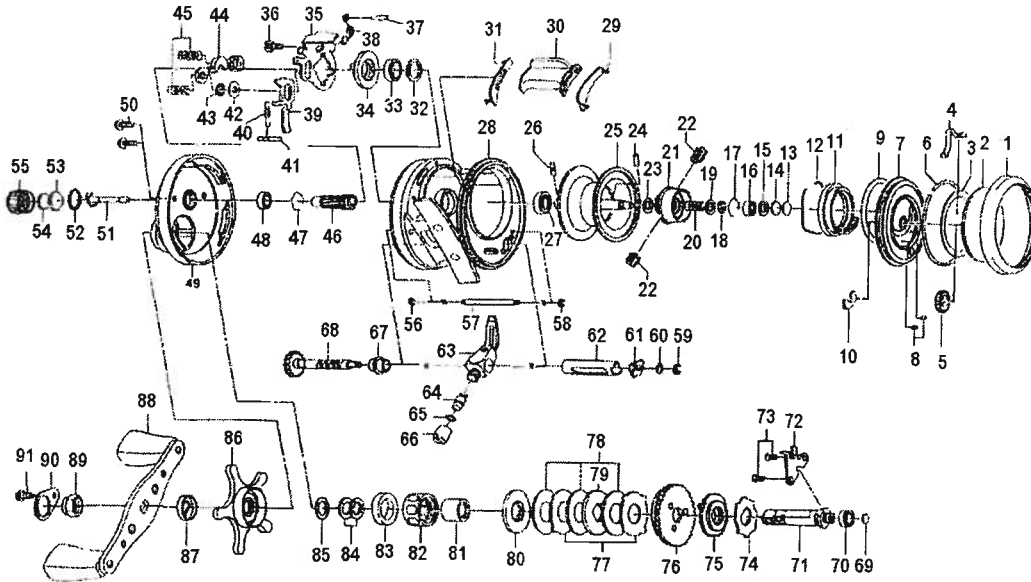

BAITCASTING REEL

TEAM DAIWA LUNA 203L/253L

Key No.	Parts No.	Parts Name	Key No.	Parts No.	Parts Name
1	F79-8111	R/S OUTER RING	57	G52-7801	STABILIZER BAR
2	G28-8809	DIAL	58	F55-0501	STABILIZER BAR RET
3	G28-7801	RING	59	320-5901	WORM SHAFT RET
4	G28-8101	CLICK SPRING	60	373-1303	WORM SHAFT WASHER
5	G53-8701	IDLE GEAR	61	F79-5801	WORM SHAFT HOLDER A
6	F79-8201	RET	62	F79-5101	LEVEL WIND GUARD
7	G60-9002	R/S PLT	63	F79-5201	LINE GUIDE
8	G50-0901	PIN	64	121-4212	LINE GUIDE PAWL
9	F79-8301	O RING A	65	375-4101	LINE GUIDE PAWL WASHER
10	G53-8801	DIAL HOLDER	66	341-5901	PAWL CAP
11	G28-8402	MAGNET HOLDER	67	F79-5501	WORM SHAFT HOLDER B
12	G00-4601	MAGNET HOLDER RET	68	F84-9101	WORM SHAFT
13	375-7404	SPACER A	69	F57-5601	DRIVE SHAFT WASHER
14	375-7411	SPACER B	70	G53-8001	BALL BEARING D
15	F57-4303	SPACER C	71	F84-9002	DRIVE SHAFT
16	G43-1101	BALL BEARING A	72	F99-8001	DRIVE SHAFT RET
17	E21-9701	BEARING RET A	73	E13-4501	DRIVE SHAFT RET SCREW
18-27	Z01-7613	SPOOL	74	F76-1701	A/R RATCHET
28	G82-9601	FRAME	75	F79-5901	DRIVE GEAR A
29	F79-3305	CLUTCH LEVER PLT A	76	F99-8501	DRIVE GEAR B
30	F99-7501	CLUTCH LEVER	77	F79-6101	EARED WASHER
31	F79-3203	CLUTCH LEVER PLT B	78	G42-8501	DRAG WASHER
32	F79-3401	BEARING RET B	79	F79-6301	KEY WASHER A
33	G43-1001	BALL BEARING B	80	B36-0303	KEY WASHER B
34	F99-7401	CLUTCH CAM	81	G05-6301	GEAR SHAFT COLLAR
35	F99-7701	YOKE PLT	82	F55-2703	ROLLER CLUTCH
36	F79-3801	YOKE PLT SCREW	83	G05-6201	DRAG COLLAR
37	F79-4401	CLUTCH SPRING PIN	84	150-8901	DRAG SPRING WASHER
38	G60-8901	CLUTCH SPRING	85	373-7810	SPACING SLEEVE
39	F99-7901	CLUTCH TRIP PLT	86	G70-3802	STAR DRAG
40	F79-4701	CLUTCH TRIP LEVER SPRING	87	F85-0401	HANDLE COLLAR
41	F79-4601	CLUTCH TRIP LEVER PIN	88	G70-5501	HANDLE
42	371-6905	CLUTCH TRIP LEVER WASHER	89	341-5805	HANDLE NUT
43	320-1402	CLUTCH TRIP LEVER RET	90	040-3208	HANDLE NUT PLT
44	F99-8201	YOKE	91	353-8301	HANDLE NUT PLT SCREW
45	F79-4901	YOKE SPRING			
46	F99-8301	PINION GEAR			
47	E21-9701	BEARING RET C			
48	G43-0901	BALL BEARING C			
49	G14-6507	L/S PLT			
50	B67-9302	R/S PLT SCREW			
51	F80-0501	PINION SHAFT			
52	171-5201	O RING B			
53	B17-5401	SPOOL ADJ CAP METAL			
54	B17-5503	RUBBER WASHER			
55	F57-4403	CAST CONTROL CAP			
56	F55-0501	STABILIZER BAR RET			

TDLUNA253L Special Parts		
Key No.	Parts No.	Parts Name
18-27	Z01-7616	SPOOL
28	G82-9401	FRAME
30	F99-7601	CLUTCH LEVER
35	F99-7801	YOKE PLT
49	G14-6506	L/S PLT
57	G52-7901	STABILIZER BAR
62	F81-9901	LEVEL WIND GUARD
68	F81-9401	WORM SHAFT