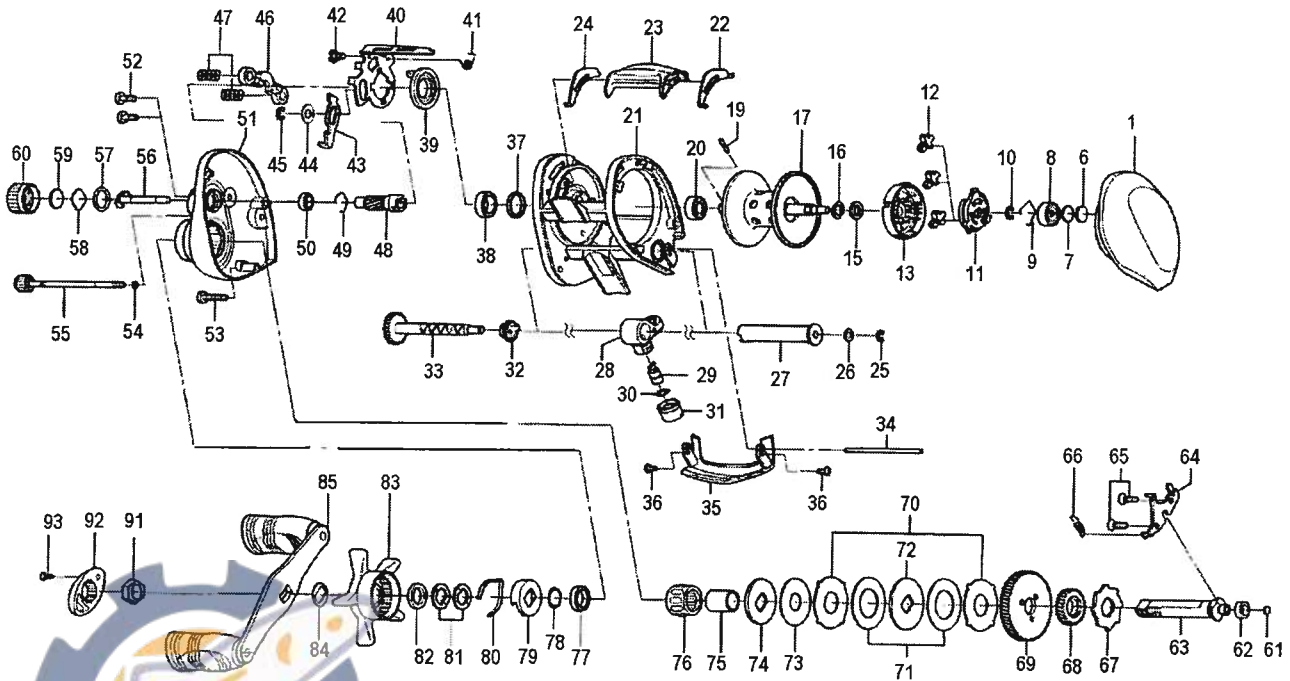

BAITCASTING REEL COASTAL 153HL

Key No.	Parts No.	Parts Name	Key No.	Parts No.	Parts Name
1	G87-7401	R/S PLT	52	G04-0801	L/S PLT SCREW A
6	375-7404	SPACER A	53	G47-3501	L/S PLT SCREW B
7	375-7411	SPACER B	54	B85-3101	O RING A
8	G51-1502	BALL BEARING A	55	B91-1746	L/S PLT SCREW C
9	F03-2201	BEARING RET A	56	F80-0501	PINION SHAFT
10-20	Z01-7438	SPOOL	57	171-5201	O RING B
21	G87-7301	FRAME	58	B17-5401	SPOOL ADJ CAP METAL
22	G54-3401	CLUTCH LEVER PLT A	59	B17-5503	RUBBER WASHER
23	G54-3601	CLUTCH LEVER	60	F57-4404	CAST CONTROL CAP
24	G54-3501	CLUTCH LEVER PLT B	61	G35-7506	DRIVE SHAFT WASHER
25	320-5901	WORM SHAFT RET	62	G05-1901	BUSHING
26	373-1306	WORM SHAFT WASHER	63	G65-2702	DRIVE SHAFT
27	G54-4801	LEVEL WIND GUARD	64	G60-1902	DRIVE SHAFT RET
28	G54-4301	LINE GUIDE	65	E13-4508	DRIVE SHAFT RET SCREW
29	121-4212	LINE GUIDE PAWL	66	G01-0201	CLUTCH TRIP PLT SPRING
30	373-1303	LINE GUIDE WASHER	67	F76-1701	A/R RATCHET
31	F40-2801	PAWL CAP	68	G00-1501	DRIVE GEAR A
32	G12-8201	WORM SHAFT COLLAR	69	G60-2101	DRIVE GEAR B
33	G54-4601	WORM SHAFT	70	F79-6101	EARED WASHER
34	G54-5401	STABILIZER BAR	71	G42-8501	DRAG WASHER
35	G54-5303	FRONT PLT	72	F79-6301	KEY WASHER A
36	B36-0401	FRONT PLT SCREW	73	G45-5801	DRAG WASHER B
37	F83-4701	BALL BEARING COLLAR	74	B36-0303	KEY WASHER B
38	G52-0502	BALL BEARING B	75	G01-1401	GEAR SHAFT COLLAR
39	F99-7401	CLUTCH CAM	76	F99-9803	ROLLER CLUTCH
40	G60-1802	YOKE PLT	77	G52-0502	BALL BEARING D
41	G60-2201	CLUTCH CAM SPRING	78	B55-3801	BEARING WASHER
42	G00-9701	CLUTCH CAM SCREW	79	F02-8201	CLICK LEAF SPRING HOLDER
43	G26-1101	CLUTCH TRIP PLT	80	F03-2401	BRAKE CLICK SPRING
44	371-6905	CLUTCH TRIP PLT WASHER	81	150-8901	SPRING WASHER
45	320-1402	CLUTCH TRIP PLT RET	82	B97-4901	SPACING SLEEVE
46	F99-8201	YOKE	83	G65-2202	STAR DRAG
47	G59-7301	YOKE SPRING	84	150-9001	FRICITION WASHER
48	G60-2002	PINION GEAR	85	G59-8702	HANDLE
49	E21-9701	BEARING RET B	91	B86-2104	HANDLE NUT
50	G46-6201	BALL BEARING C	92	E44-0008	HANDLE NUT PLT
51	G60-1507	L/S PLT	93	351-1801	HANDLE NUT PLT SCREW