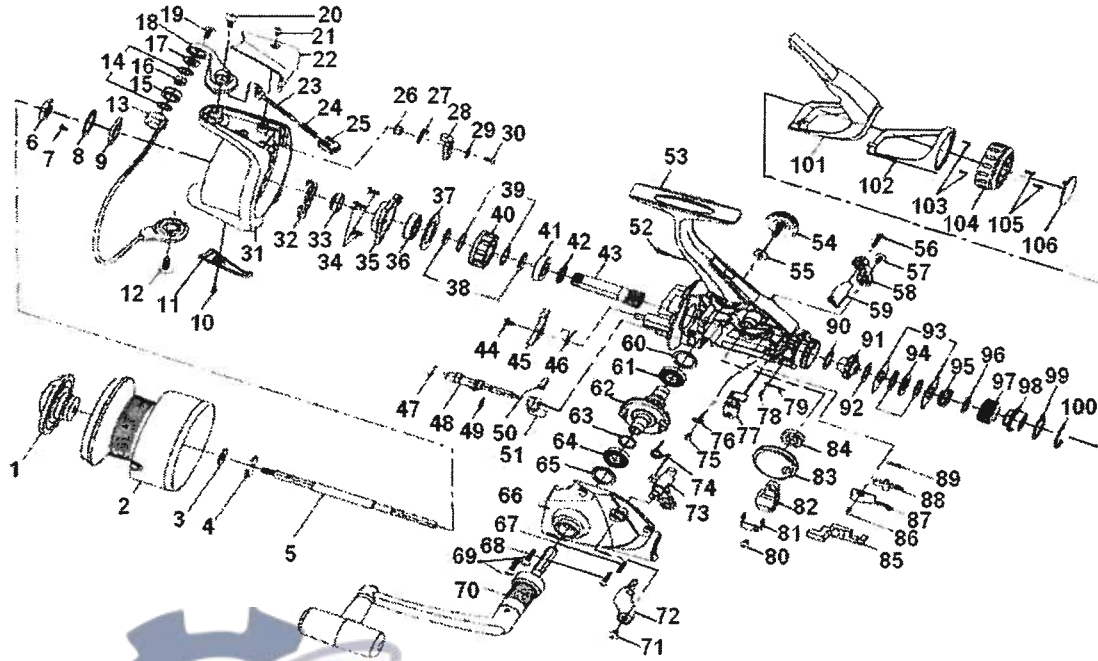

REGAL 4500/5000Bri

Key

No.	Parts No.	Parts Name
1	W36-9501	FRONT DRAG KNOB
2	W50-2101	SPOOL
3	W36-9301	SPOOL WASHER
4	W36-9201	CLICK GEAR
5	W49-6501	MAIN SHAFT
6	W30-8701	ROTOR NUT
7	W36-8901	ROTOR NUT HOLD PLT SCREW
8	W30-6501	ROTOR NUT HOLD PLT
9	W30-8201	ROTOR NUT COLLAR
10	W49-6601	BAIL HOLDER COVER SCREW
11	W39-3702	BAIL HOLDER COVER
12	W36-8601	BAIL HOLDER SCREW
13	W49-6802	BAIL
14	W45-6601	LINE ROLLER WASHER
15	W36-8101	LINE ROLLER
16	W36-1951	LINE ROLLER BUSHING
17	W33-8202	LINE ROLLER COLLAR
18	W49-7002	BAIL ARM
19	W33-8301	LINE ROLLER SCREW
20	W36-8601	BAIL ARM SCREW
21	W49-6601	BAIL SPRING COVER SCREW
22	W39-3402	BAIL SPRING COVER
23	W39-3301	BAIL SPRING SHAFT
24	W39-3201	BAIL SPRING
25	W39-3101	BAIL SPRING HOLDER
26	W39-2801	BAIL TRIP LEVER COLLAR
27	W31-1701	BAIL TRIP LEVER SPRING
28	W39-2901	BAIL TRIP LEVER
29	W46-4501	BAIL TRIP LEVER WASHER
30	W39-3001	BAIL TRIP LEVER SCREW
31	W49-7102	ROTOR
32	W39-2601	A/R PAWL SPRING A
33	W49-7201	A/R PAWL COLLAR
34	W39-0301	BEARING RET SCREW
35	W49-7301	BEARING RET
36	W49-7401	BALL BEARING A

Key

No.	Parts No.	Parts Name
37	W49-7501	BEARING RET COLLAR
38	W39-2401	COLLAR
39	W34-1501	ROLLER CLUTCH WASHER
40	W49-7601	ROLLER CLUTCH
41	W50-2201	BUSHING
42	W39-1801	PINION WASHER
43	W49-7701	PINION GEAR
44	W39-1401	A/R PAWL SCREW
45	W39-1301	A/R PAWL
46	W39-1201	A/R PAWL SPRING B
47	W34-1901	A/R CAM SPRING
48	W49-7801	A/R CAM
49	W49-0801	A/R CAM RET
50	W49-7901	A/R LEVER SPRING
51	W49-8001	A/R LEVER
52	W34-0401	REAR COVER A SCREW
53	W49-8102	BODY
54	W46-5301	HANDLE SCREW
55	W30-6401	HANDLE SCREW WASHER
56	W49-8201	CLUTCH LEVER SCREW A
57	W30-9401	CLUTCH LEVER SCREW B
58	W49-8302	CLUTCH LEVER A
59	W49-8401	CLUTCH LEVER BRIDGE
60	W49-8501	BALL BEARING WASHER
61	W49-8601	BALL BEARING B
62	W49-8701	DRIVE GEAR
63	W49-8801	DRIVE GEAR WASHER
64	W49-8601	BALL BEARING C
66	W49-8902	SIDE COVER
67	W34-3201	SIDE COVER SCREW A
68	W34-3101	SIDE COVER SCREW B
69	W36-3401	SIDE COVER SCREW C
70	W50-2301	HANDLE
71	W40-2401	CLUTCH LEVER SCREW C
72	W49-9102	CLUTCH LEVER B
73	W49-9201	CLUTCH CAM

Key

No.	Parts No.	Parts Name
74	W49-9301	CLUTCH CAM SPRING
75	W49-9401	CLICK LEAF SPRING A SCREW
76	W49-9501	CLICK LEAF SPRING A
77	W49-9601	OSC PLT
78	W49-9701	CLICK LEAF SPRING B SCREW
79	W49-2601	CLICK LEAF SPRING B
80	W38-5501	OSC SLIDER RET SCREW
81	W49-9801	OSC SLIDER RET
82	W49-9901	OSC SLIDER
83	W30-5401	OSC GEAR
84	W30-5601	OSC GEAR COLLAR
85	W50-0001	CLUTCH PLT RET
86	W49-3401	CLUTCH PLT SCREW
87	W50-0101	CLUTCH PLT
88	W50-0201	CLUTCH TRIP LEVER
89	W50-0301	CLUTCH TRIP LEVER SPRING
90	W50-0401	DRAG METAL A WASHER
91	W50-0501	DRAG METAL A
92	W50-0601	DRAG WASHER
93	W50-0701	EARED WASHER
94	W50-0801	KEY WASHER
95	W50-0901	DRAG COIL SPRING
96	W50-1001	DRAG COIL SPRING WASHER
97	W50-1101	DRAG SCREW
98	W50-1201	DRAG METAL B
99	W50-1301	DRAG METAL B WASHER
100	W50-1401	DRAG SCREW RET
101	W50-1502	REAR COVER A
102	W50-1602	REAR COVER B
103	W49-5001	REAR COVER B SCREW
104	W50-1702	DRAG KNOB
105	W33-6301	DRAG KNOB SCREW
106	W50-1802	DRAG KNOB SCREW CAP

5000BRI Special Parts