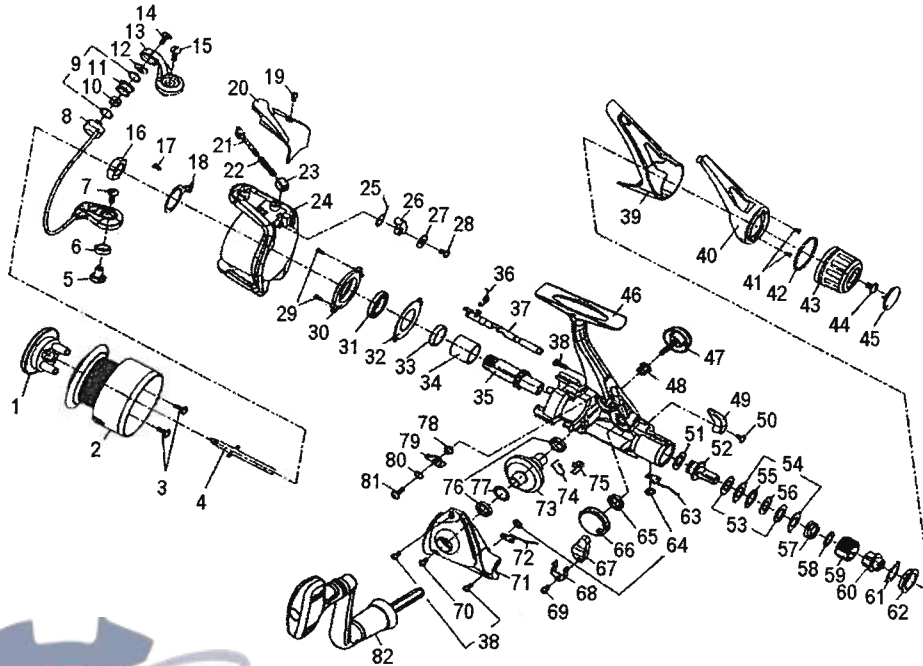

SWEEPFIRE 3550R/ 4050R

Key No.	Parts No.	Parts Name	Key No.	Parts No.	Parts Name
1	W56-0501	FRONT DRAG KNOB	45	W46-7601	DRAG KNOB SCREW CAP
1-3	W56-0601	SPOOL	46	W56-0801	BODY
4	W38-0302	MAIN SHAFT	47	W48-7301	HANDLE LOCK SCREW
5	W34-0201	BAIL HOLDER NUT	48	W34-4702	HANDLE COLLAR
6	W38-8101	BAIL HOLDER COLLAR	49	W46-7901	A/R LEVER
7	W38-0201	BAIL HOLDER SCREW	50	W38-6101	A/R LEVER SCREW
8	W33-7912	BAIL	51	W38-6201	DRAG METAL WASHER
9	W45-6601	LINE ROLLER WASHER	52	W38-6302	DRAG METAL A
10	W33-8202	LINE ROLLER BUSHING	53	W45-9001	DRAG WASHER B
11	W38-0602	LINE ROLLER	54	W38-6501	EARED WASHER
12	W33-8201	LINE ROLLER COLLAR	55	W38-6601	DRAG WASHER A
13	W51-5702	BAIL ARM	56	W38-6701	KEY WASHER
14	W46-4101	LINE ROLLER SCREW	57	W38-6801	DRAG COIL SPRING
15	W46-6201	BAIL ARM SCREW	58	W38-6901	DRAG SCREW WASHER
16	W38-1102	ROTOR NUT	59	W38-7001	DRAG SCREW
17	W46-4201	ROTOR NUT HOLD PLT SCREW	60	W38-7101	DRAG METAL B
18	W46-4301	ROTOR NUT HOLD PLT	61	W38-7201	DRAG COLLAR
19	W38-1901	BAIL SPRING COVER SCREW	62	W46-5401	DRAG COVER
20	W51-7801	BAIL SPRING COVER	63	W38-5901	CLICK LEAF SPRING B
21	W33-8702	BAIL SPRING SHAFT	64	W38-5001	CLICK LEAF SPRING RET
22	W38-2202	BAIL SPRING	65	W45-8701	OSC GEAR COLLAR
23	W33-8901	BAIL SPRING HOLDER	66	W34-2703	OSC GEAR
24	W56-0701	ROTOR	67	W38-5702	OSC SLIDER
25	W34-0501	BAIL TRIP LEVER SPRING	68	W46-5501	OSC SLIDER RET
26	W34-0602	BAIL TRIP LEVER	69	W38-5501	OSC SLIDER SCREW
27	W46-4501	BAIL TRIP LEVER WASHER	70	W46-5601	SIDE COVER SCREW A
28	W34-0703	BAIL TRIP LEVER SCREW	71	W56-0901	SIDE COVER
29	W46-4601	BEARING RET SCREW	72	W38-5101	CLICK LEAF SPRING A
30	W34-0901	BEARING RET A	73	W34-3802	DRIVE GEAR
31	W34-1701	BALL BEARING	74	W46-5801	A/R PAWL SPRING
32	W34-1101	BEARING RET B	75	W44-1101	A/R CAM SPRING B
33	W47-0401	BEARING RET COLLAR	76	W47-4001	DRIVE GEAR BUSHING
34	W47-0501	SPACING SLEEVE	77	W34-3701	DRIVE GEAR WASHER
35	W47-0601	PINION GEAR	78	W46-5901	A/R PAWL COLLAR A
36	W46-4901	A/R CAM SPRING A	79	W46-6001	A/R PAWL
37	W34-2003	A/R CAM	80	W34-4101	A/R PAWL COLLAR B
38	W38-4201	SIDE COVER SCREW B	81	W34-4301	A/R PAWL SCREW
39	W47-3601	REAR COVER A	82	W51-8001	HANDLE
40	W46-5101	REAR COVER B			
41	W45-9501	REAR COVER B SCREW			
42	W38-7701	O RING			
43	W46-7501	DRAG KNOB			
44	W38-7901	DRAG KNOB SCREW			

4050R Special Parts

Key No.	Parts No.	Parts Name
1-3	W56-1001	SPOOL