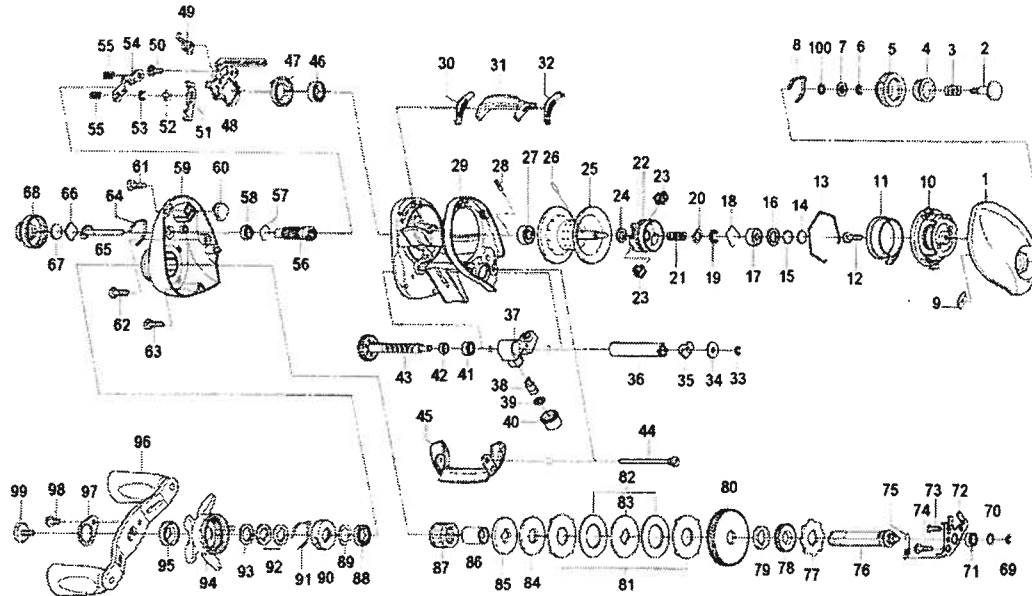

STEEZ 103HLA

Please order by parts number, not key number

Key No.	Parts No.	Parts Name	Key No.	Parts No.	Parts Name
1	G81-4301	R/S PLT	56	G89-7101	PINION GEAR
2	F57-7901	SET PLT SCREW	57	E21-9701	BEARING RET B
3	E16-7101	SET PLT SPRING	58	G46-6202	BALL BEARING D
4	F77-0704	BRAKE DIAL WASHER A	59	G89-7301	L/S PLT
5	G75-7402	BRAKE ADJ KNOB	60	G26-2301	CLUTCH CAM PLT B
6	B33-9801	BRAKE DIAL RET A	61	G04-0814	L/S PLT SCREW A
7	F63-7701	BRAKE DIAL WASHER B	62	G04-0815	L/S PLT SCREW B
8	F05-1701	BRAKE CLICK SPRING	63	G04-0801	L/S PLT SCREW C
9	F61-3401	BRAKE DIAL RET B	64	F26-2701	CLICK LEAF SPRING A
10	G81-4501	RIGHT SET PLT	65	G01-5501	PINION SHAFT
11	G75-7701	MAGNET HOLDER	66	B17-5401	SPOOL ADJ CAP METAL
12	351-0906	RIGHT SET PLT SCREW	67	B17-5503	RUBBER WASHER
13	G75-7801	MAGNET HOLDER RET	68	G77-4701	CAST CONTROL CAP
14	375-7404	SPACER A	69	320-5901	DRIVE SHAFT RET A
15	375-7411	SPACER B	70	G35-5203	DRIVE SHAFT WASHER
16	G18-5101	SPACER C	71	G46-6202	BALL BEARING E
17	G51-1503	BALL BEARING A	72	G81-3801	DRIVE SHAFT RET B
18	F03-2201	BEARING RET A	73	E13-4503	CLUTCH LEVER SCREW
19-28	Z01-7768	SPOOL	74	G87-5801	DRIVE SHAFT RET B SCREW
29	G81-3402	FRAME	75	G75-5401	CLUTCH TRIP PLT SPRING
30	G75-4401	CLUTCH LEVER PLT A	76	G75-5001	DRIVE SHAFT
31	G75-4501	CLUTCH LEVER	77	G75-6001	A/R RATCHET
32	G75-4301	CLUTCH LEVER PLT B	78	G75-6101	DRIVE GEAR A
33	320-5901	WORM SHAFT RET	79	G87-8301	DRIVE GEAR WASHER
34	F65-5501	WORM SHAFT WASHER	80	G81-4101	DRIVE GEAR B
35	B71-5601	WORM SHAFT HOLDER	81	F79-6102	EARED WASHER
36	F83-6502	LEVEL WIND GUARD	82	G42-8501	DRAG WASHER A
37	G75-5701	LINE GUIDE	83	F79-6303	KEY WASHER A
38	121-4212	LINE GUIDE PAWL	84	G45-5801	DRAG WASHER B
39	373-1303	LINE GUIDE WASHER	85	B36-0306	KEY WASHER B
40	F40-2801	PAWL CAP	86	G01-1401	GEAR SHAFT COLLAR
41	G46-6202	BALL BEARING B	87	G81-9801	ROLLER CLUTCH
42	G01-0701	WORM SHAFT COLLAR	88	G75-6301	BALL BEARING F
43	G85-0901	WORM SHAFT	89	B55-3801	BEARING WASHER
44	G35-8702	STABILIZER BAR	90	F02-8201	CLICK LEAF SPRING HOLDER
45	G75-6802	FRONT PLT	91	F03-2401	CLICK LEAF SPRING B
46	G52-0503	BALL BEARING C	92	150-8901	SPRING WASHER
47	G51-7301	CLUTCH CAM	93	373-7810	SPACING SLEEVE
48	G81-3601	CLUTCH CAM PLT A	94	G77-5102	STAR DRAG
49	G81-3901	CLUTCH CAM SPRING	95	F85-0401	HANDLE COLLAR
50	G00-9701	CLUTCH CAM SCREW	96	G89-7201	HANDLE
51	G81-3701	CLUTCH TRIP PLT	97	G77-9201	HANDLE NUT PLT
52	G53-9401	CLUTCH TRIP PLT WASHER	98	G83-5501	HANDLE NUT PLT SCREW
53	320-5901	CLUTCH TRIP PLT RET	99	G77-9101	HANDLE SCREW
54	G35-7901	YOKE	100	375-4104	BRAKE DIAL WASHER C
55	G35-8001	YOKE SPRING