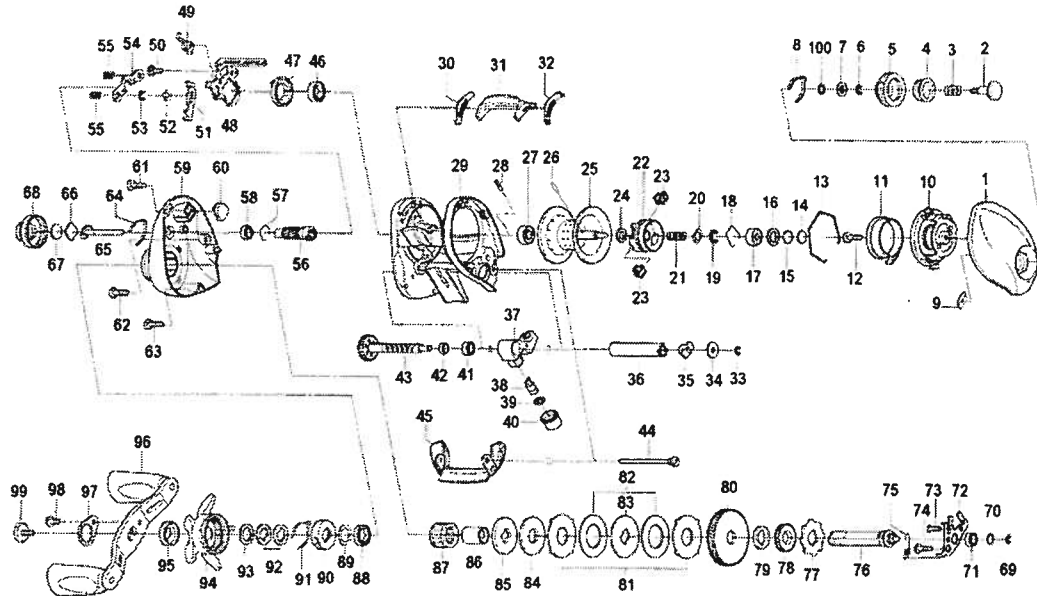

STEEZ 103HLA

Please order by parts number, not key number

Key No.	Parts No.	Parts Name	Key No.	Parts No.	Parts Name
1	G81-4301	R/S PLT	56	G89-7101	PINION GEAR
2	F57-7901	SET PLT SCREW	57	E21-9701	BEARING RET B
3	E16-7101	SET PLT SPRING	58	G46-6202	BALL BEARING D
4	F77-0704	BRAKE DIAL WASHER A	59	G89-7301	L/S PLT
5	G75-7402	BRAKE ADJ KNOB	60	G26-2301	CLUTCH CAM PLT B
6	B33-9801	BRAKE DIAL RET A	61	G04-0814	L/S PLT SCREW A
7	F63-7701	BRAKE DIAL WASHER B	62	G04-0815	L/S PLT SCREW B
8	F05-1701	BRAKE CLICK SPRING	63	G04-0801	L/S PLT SCREW C
9	F61-3401	BRAKE DIAL RET B	64	F26-2701	CLICK LEAF SPRING A
10	G81-4501	RIGHT SET PLT	65	G01-5501	PINION SHAFT
11	G75-7701	MAGNET HOLDER	66	B17-5401	SPOOL ADJ CAP METAL
12	351-0906	RIGHT SET PLT SCREW	67	B17-5503	RUBBER WASHER
13	G75-7801	MAGNET HOLDER RET	68	G77-4701	CAST CONTROL CAP
14	375-7404	SPACER A	69	320-5901	DRIVE SHAFT RET A
15	375-7411	SPACER B	70	G35-5203	DRIVE SHAFT WASHER
16	G18-5101	SPACER C	71	G46-6202	BALL BEARING E
17	G51-1503	BALL BEARING A	72	G81-3801	DRIVE SHAFT RET B
18	F03-2201	BEARING RET A	73	E13-4503	CLUTCH LEVER SCREW
19-28	Z01-7768	SPOOL	74	G87-5801	DRIVE SHAFT RET B SCREW
29	G81-3402	FRAME	75	G75-5401	CLUTCH TRIP PLT SPRING
30	G75-4401	CLUTCH LEVER PLT A	76	G75-5001	DRIVE SHAFT
31	G75-4501	CLUTCH LEVER	77	G75-6001	A/R RATCHET
32	G75-4301	CLUTCH LEVER PLT B	78	G75-6101	DRIVE GEAR A
33	320-5901	WORM SHAFT RET	79	G87-8301	DRIVE GEAR WASHER
34	F65-5501	WORM SHAFT WASHER	80	G81-4101	DRIVE GEAR B
35	B71-5601	WORM SHAFT HOLDER	81	F79-6102	EARED WASHER
36	F83-6502	LEVEL WIND GUARD	82	G42-8501	DRAG WASHER A
37	G75-5701	LINE GUIDE	83	F79-6303	KEY WASHER A
38	121-4212	LINE GUIDE PAWL	84	G45-5801	DRAG WASHER B
39	373-1303	LINE GUIDE WASHER	85	B36-0306	KEY WASHER B
40	F40-2801	PAWL CAP	86	G01-1401	GEAR SHAFT COLLAR
41	G46-6202	BALL BEARING B	87	G81-9801	ROLLER CLUTCH
42	G01-0701	WORM SHAFT COLLAR	88	G75-6301	BALL BEARING F
43	G85-0901	WORM SHAFT	89	B55-3801	BEARING WASHER
44	G35-8702	STABILIZER BAR	90	F02-8201	CLICK LEAF SPRING HOLDER
45	G75-6802	FRONT PLT	91	F03-2401	CLICK LEAF SPRING B
46	G52-0503	BALL BEARING C	92	150-8901	SPRING WASHER
47	G51-7301	CLUTCH CAM	93	373-7810	SPACING SLEEVE
48	G81-3601	CLUTCH CAM PLT A	94	G77-5102	STAR DRAG
49	G81-3901	CLUTCH CAM SPRING	95	F85-0401	HANDLE COLLAR
50	G00-9701	CLUTCH CAM SCREW	96	G89-7201	HANDLE
51	G81-3701	CLUTCH TRIP PLT	97	G77-9201	HANDLE NUT PLT
52	G53-9401	CLUTCH TRIP PLT WASHER	98	G83-5501	HANDLE NUT PLT SCREW
53	320-5901	CLUTCH TRIP PLT RET	99	G77-9101	HANDLE SCREW
54	G35-7901	YOKE	100	375-4104	BRAKE DIAL WASHER C
55	G35-8001	YOKE SPRING