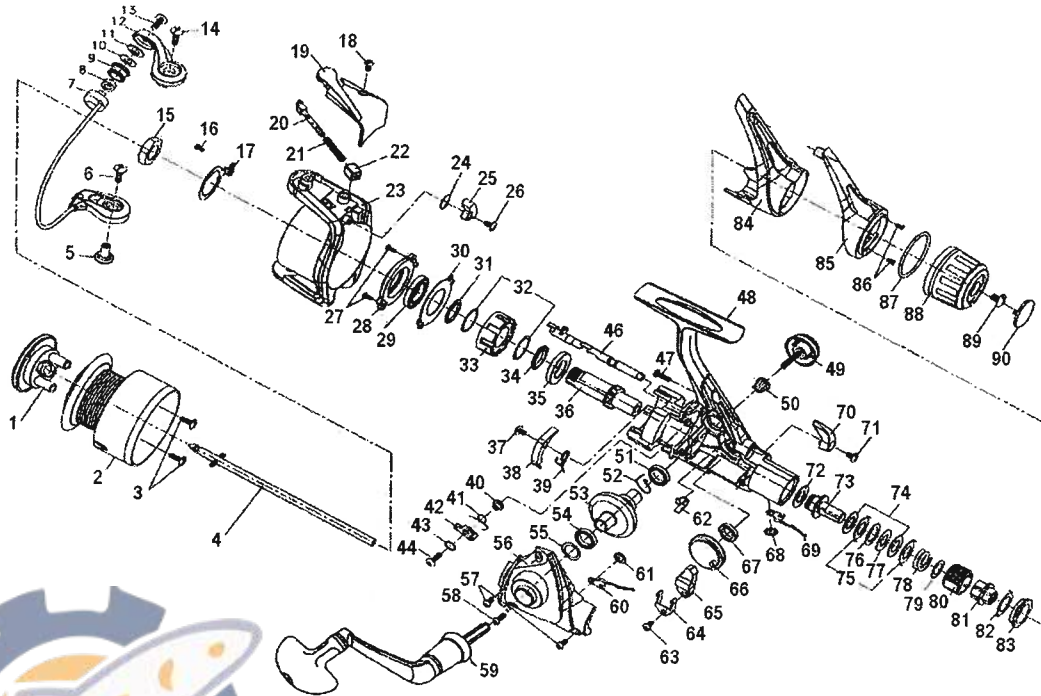

CROSSFIRE 2550-3iR

Key No.	Parts No.	Parts Name	Key No.	Parts No.	Parts Name
1	W45-9701	FRONT DRAG KNOB	47	W38-4201	REAR COVER A SCREW
1-3	W55-8301	SPOOL	48	W55-8601	BODY
1-3	W55-8401	SPOOL (EXTRA)	49	W44-0701	HANDLE SCREW
4	W38-0301	MAIN SHAFT	50	W34-4701	HANDLE COLLAR
5	W34-0201	BAIL HOLDER NUT	51	W34-3601	BALL BEARING B
6	W38-0201	BAIL HOLDER SCREW	52	W34-3901	A/R PAWL SPRING C
7	W44-2701	BAIL	53	W46-0401	DRIVE GEAR
8	W38-0551	LINE ROLLER BUSHING	54	W34-3601	BALL BEARING C
9	W33-8101	LINE ROLLER	55	W36-3701	DRIVE GEAR COLLAR
10	W45-6601	LINE ROLLER WASHER	56	W55-8701	SIDE COVER
11	W33-8201	LINE ROLLER COLLAR	57	W38-5301	SIDE COVER SCREW A
12	W51-3701	BAIL ARM	58	W45-8301	SIDE COVER SCREW B
13	W38-0901	LINE ROLLER SCREW	59	W51-5401	HANDLE
14	W33-8401	BAIL ARM SCREW	60	W38-5101	CLICK LEAF SPRING A
15	W38-1101	ROTOR NUT	61, 68	W38-5001	CLICK LEAF SPRING RET
16	W33-9101	ROTOR NUT HOLD PLT SCREW	62	W44-1101	A/R CAM SPRING
17	W33-9501	ROTOR NUT HOLD PLT	63	W38-5501	OSC SLIDER SCREW
18	W38-1901	BAIL SPRING COVER SCREW	64	W38-5601	OSC SLIDER RET
19	W34-0301	BAIL SPRING COVER	65	W38-5701	OSC SLIDER
20	W33-8701	BAIL SPRING SHAFT	66	W34-2701	OSC GEAR
21	W33-8801	BAIL SPRING	67	W45-8701	OSC GEAR COLLAR
22	W33-8901	BAIL SPRING HOLDER	69	W38-5901	CLICK LEAF SPRING B
23	W55-8501	ROTOR	70	W34-2401	A/R LEVER
24	W34-0501	BAIL TRIP LEVER SPRING	71	W38-6101	A/R LEVER SCREW
25	W34-0601	BAIL TRIP LEVER	72	W45-8801	DRAG METAL WASHER
26	W38-2801	BAIL TRIP LEVER SCREW	73	W45-8901	DRAG METAL A
27	W45-7401	BEARING RET A SCREW	74	W45-9001	DRAG WASHER A
28	W34-0901	BEARING RET A	75	W38-6501	EARED WASHER
29	W34-1701	BALL BEARING A	76	W38-6601	DRAG WASHER B
30	W34-1101	BEARING RET B	77	W38-6701	KEY WASHER
31	W34-1201	BEARING RET WASHER	78	W38-6801	DRAG COIL SPRING
33	W34-1401	ROLLER CLUTCH	79	W45-9101	DRAG COIL SPRING WASHER
34	W45-7501	ROLLER CLUTCH COLLAR	80	W38-7001	DRAG SCREW
35	W46-1401	PINION GEAR COLLAR	81	W38-7101	DRAG METAL B
36	W46-8901	PINION GEAR	82	W38-7201	DRAG COLLAR
37	W38-3801	A/R PAWL SCREW	83	W45-9201	DRAG COVER
38	W34-4501	A/R PAWL A	84	W46-3401	REAR COVER A
39	W34-4401	A/R PAWL SPRING A	85	W47-2301	REAR COVER B
40	W45-7601	A/R PAWL COLLAR	86	W45-9501	REAR COVER B SCREW
41	W45-7701	A/R PAWL SPRING B	87	W38-7701	O RING
42	W45-7801	A/R PAWL B	88	W45-9601	DRAG KNOB
43	W34-4101	A/R PAWL COLLAR	89	W38-7901	DRAG KNOB SCREW
44	W34-4301	A/R PAWL SCREW	90	W38-8001	DRAG KNOB SCREW CAP
46	W34-2001	A/R CAM