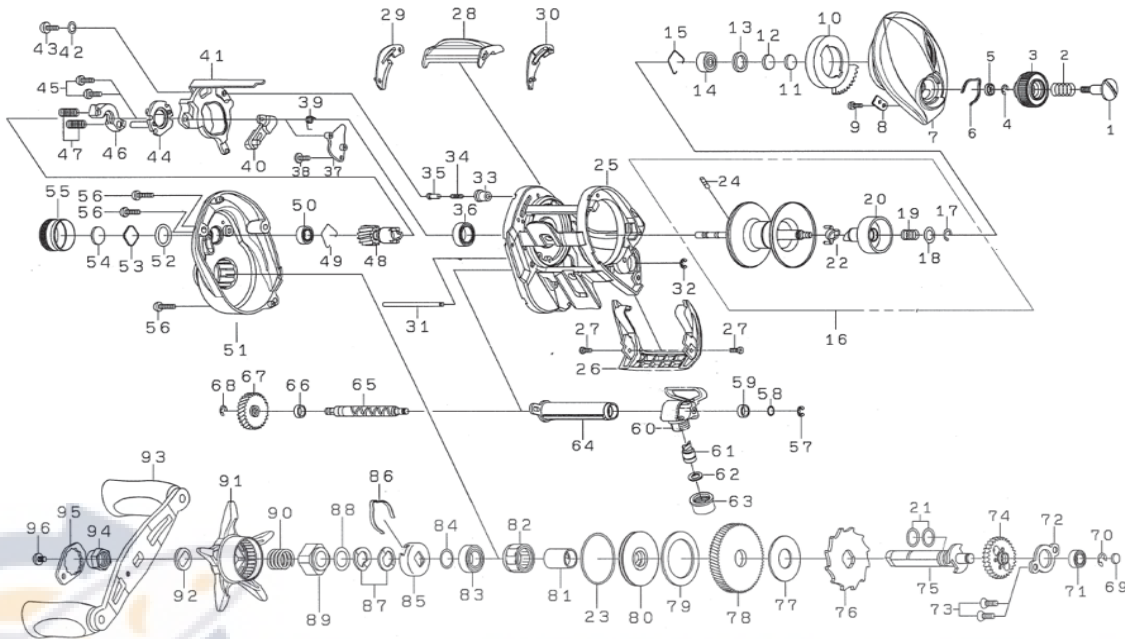

## Key No Part No Description

1	J71-6301	BRAKE DIAL SCREW
2	E16-7101	BRAKE DIAL SPRING
3	J69-4904	BRAKE DIAL
4	B33-9801	BRAKE DIAL RETAINER(A)
5	F63-7701	BRAKE DIAL COLLAR
6	J88-6201	BRAKE DIAL LEAF SPRING
7	J87-7601	RIGHT SIDE PLATE
8	J84-3301	BRAKE DIAL RETAINER(B)
9	G93-9301	BRAKE DIAL RETAINER(B) SCREW
10	J69-5001	MAGNET HOLDER
11	375-7404	RS BEARING WASHER (A)
12	375-7411	RS BEARING WASHER (B)
13	G18-5101	RS BEARING WASHER (C)
14	G51-1501	RS BALL BEARING
15	F03-2201	RS BEARING RING
16-24	Z02-4996	SPOOL ASSY (16-24)
25	J71-5303	FRAME
26	J69-4604	FRONT COVER
27	H53-1508	FRONT COVER SCREW
28	J69-3301	CLUTCH LEVER
29	J69-2701	CLUTCH LEVER PLATE ( R )
30	J69-2801	CLUTCH LEVER PLATE ( L )
31	J28-1902	OSCILLATING POST
32	H70-4101	OSCILLATING POST RETAINER
33	J69-3401	CLUTCH CAM PLATE PIN SPRING COLLAR
34	H92-8801	CLUTCH CAM PLATE PIN SPRING
35	J05-5201	CLUTCH CAM PLATE PIN
36	B86-1704	CLUTCH CAM BALL BEARING
37	J71-5701	KICK LEVER PLATE ( A )
38	H53-1508	KICK LEVER PLATE ( A ) SCREW
39	J40-7801	KICK LEVER SPRING
40	J63-8601	KICK LEVER
41	J71-5401	CLUTCH CAM PLATE
42	H15-9202	CLUTCH CAM PLATE SCREW WASHER
43	352-2501	CLUTCH CAM PLATE SCREW
44	H65-9101	KICK LEVER PLATE ( B )
45	B03-2904	KICK LEVER PLATE ( B ) SCREW
46	H94-4401	CLUTCH PLATE
47	J31-3901	CLUTCH SPRING
48	J71-6402	PINION GEAR
49	E21-9701	PINION RING
50	G43-1107	PINION BALL BEARING
51	J87-7301	LEFT SIDE PLATE
52	B05-5201	ZERO ADJUSTE O-RING