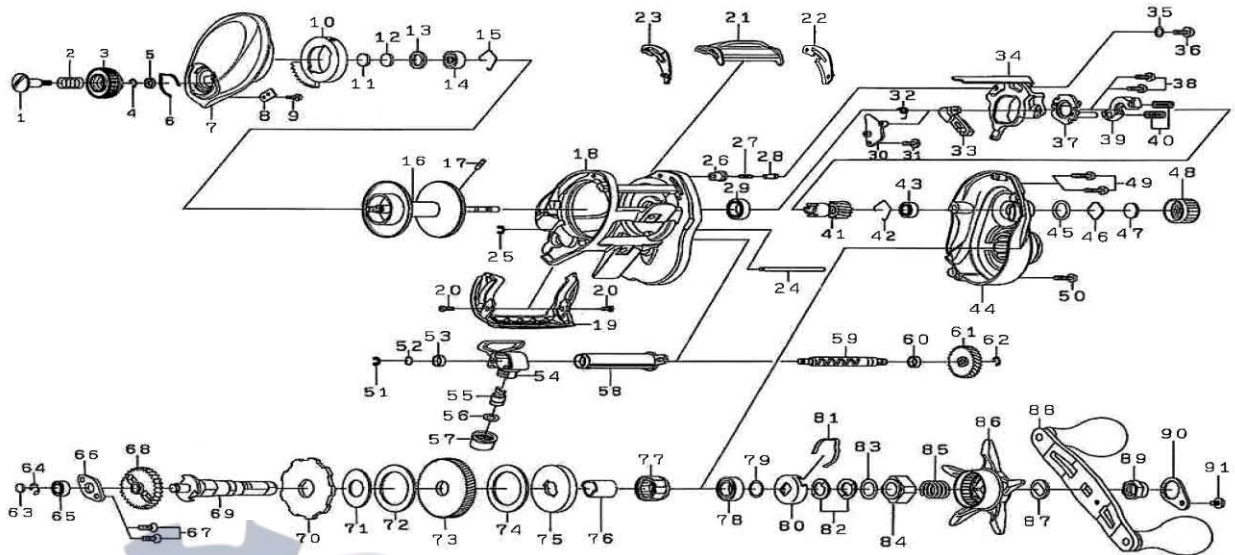

# COASTAL-TWS200HS

Please order by parts number, not key number  
Veuillez indiquer le numéro de la pièce (Non "Key" No.)

KEY NO.	PART NO.	PART NAME	KEY NO.	PART NO.	PART NAME
1	H93-0401	SET PLT SCREW	47	B17-5503	SPACER
2	E16-7101	SPRING (A)	48	J00-4701	CAST CONTROL CAP
3	H93-0227	BRAKE ADJ KNOB	49	G04-0814	R/S PLT SCREW
4	B33-9801	BRAKE DIAL RET (A)	50	G04-0825	R/S PLT SCREW
5	F63-7701	BRAKE DIAL WASHER	51	320-5901	RET (B)
6	H66-3401	BRAKE DIAL CLICK SPRING	52	B41-1700	WASHER
7	H93-0110	L/S PLT	53	G72-0001	WORM SHAFT SPACER (A)
8	H91-5501	BRAKE DIAL RET (B)	54	J17-6601	T-LEVEL WIND
9	G93-9301	SCREW (B)	55	121-4212	LINE GUIDE PALW
10	H93-0501	MAGNET HOLDER	56	373-1300	WASHER
11	375-7400	SPACER (A)	57	F40-2801	PAWL CAP
12	375-7411	SPACER (B)	58	H91-0801	LEVEL WIND GUARD
13	G18-5101	SPACER ©	59	H91-1701	WORM SHAFT
14	G51-1507	BALL BEARING (A)	60	G72-0001	WORM SHAFT SPACER
15	F03-2201	BEARING RET	61	H91-0501	WORM GEAR
16-24	J10-7203	SPOOL ASSEMBLY	62	B33-9801	RET ©
18	H91-0216	FRAME	63	G09-9800	WASHER
19	H93-0002	FRONT PLT	64	320-8002	RET (D)
20	H45-5402	SCREW ©	65	G53-8007	BALL BEARING (D)
21	H91-2401	CLUTCH LEVER	66	H92-8901	PLATE (B)
22	H91-5601	CLUTCH LEVER PLT	67	E13-4509	SCREW
23	H91-5701	CLUTCH LEVER PLT	68	H91-2701	DRIVE SHAFT GEAR
24	H91-2101	STABILIZER BAR	69	H91-1801	DRIVE SHAFT
25	H70-4101	RET (A)	70	H92-9401	A/R RATCHET
26	H91-0601	COLLAR	71	H66-1101	DRIVE SHAFT WASHER (A)
27	H92-8801	SPRING (B)	72	H66-1001	DRIVE SHAFT WASHER (B)
28	J05-5201	PIN	73	J07-5402	DRIVE GEAR
29	G43-1002	BALL BEARING (B)	74	H45-2501	DRAG WASHER
30	H91-2301	PLATE (A)	75	H91-3201	KEY WASHER
31	H29-4101	SCREW (D)	76	G54-5001	GEAR SHAFT COLLAR
32	H45-0001	CLUTCH CAM SPRING	77	G81-9801	ROLLET CLUTCH
33	J22-1401	CLUTCH TRIP LEVER	78	G43-1002	BALL BEARING
34	H92-8701	CLUTCH CAM	79	B55-3801	WASHER
35	H15-8201	WASHER	80	F02-8203	CLICK LEAF SPRING HOLDER
36	352-2501	SCREW	81	F03-2401	CLICK LEAF SPRING
37	H65-9101	CLUTCH CAM PLT	82	150-8901	SPRING WASHER
38	B03-2904	SCREW	83	H92-9501	WASHER (F)
39	H92-9001	YOKE	84	H91-2001	NUT
40	J05-5301	YOKE SPRING	85	J01-1901	SPRING ©
41	J09-1901	PINION GEAR	86	H91-1901	STAR DRAG
42	H18-0501	BEARING RET	87	F57-8601	HANDLE COLLAR
43	G43-1105	BALL BEARING	88	J25-4001	HANDLE ASSEMBLY
44	H91-0325	R/S PLT	89	G79-3301	HANDLE NUT
45	171-5201	"O" RING	90	H83-4510	HANDLE NUT PLT
46	B17-5406	SPACER (F)	91	353-8301	HANDLE SCREW