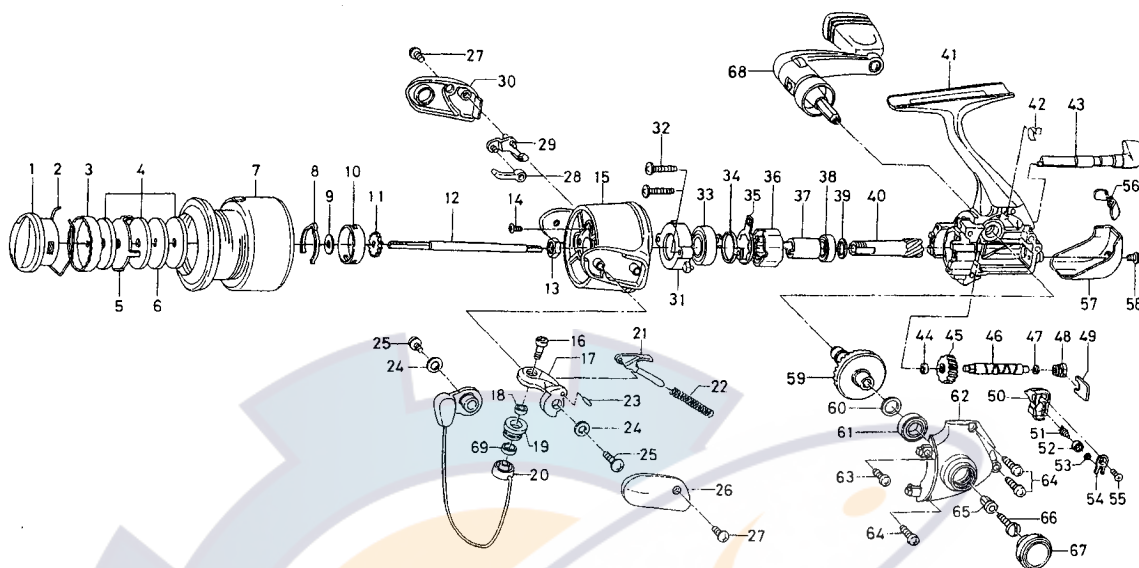

EMBLEM-Z1500iA / 2000iA

Key No.	Parts No.	Parts Name
2-7	F68-9801	SPOOL
1	F63-6901	DRAG KNOB
2	F74-2501	DRAG WASHER RET
3	F69-0201	DRAG KNOB CLICK PLT
4	F69-2301	DRAG WASHER
5	F69-0101	EARED WASHER
6	F69-0001	KEY WASHER
8	F70-4901	SPOOL CLICK LEAF SPRING
9	E39-4001	SPOOL WASHER
10	E12-2303	CLICK LEAF SPRING HOLDER
11	E36-5301	CLICK GEAR
12	F65-2701	MAIN SHAFT
13	341-9203	ROTOR NUT
14	B55-7601	ROTOR NUT LOCK SCREW
15	F63-3704	ROTOR
16	F62-5201	LINE ROLLER SCREW
17	F62-3503	BAIL ARM
18	F62-5101	BALL BEARING A
19	F62-5001	LINE ROLLER
20	F68-9701	BAIL
21	F69-1102	BAIL SPRING SHAFT
22	F74-2401	BAIL SPRING
23	F62-3701	BAIL ARM PIN
24	F63-1801	BAIL HOLDER WASHER
25	351-6101	BAIL ARM SCREW
26	F63-1902	BAIL SPRING COVER
27	352-2504	BAIL SPRING COVER SCREW
28	F62-4601	BAIL TRIP PLT
29	F72-7201	BAIL TRIP LEVER
30	F63-7002	BAIL TRIP COVER
31	F67-5501	BEARING RET
32	E24-7402	BEARING RET SCREW
33	F63-1201	BALL BEARING B
34	F67-5401	BEARING RET B
35	F62-2201	ROLLER CLUTCH RET
36	F62-2001	ROLLER CLUTCH
37	F73-2501	SPACING SLEEVE
38	637-5702	BALL BEARING C

Key No.	Parts No.	Parts Name
39	F63-3501	PINION WASHER
40	F65-2501	PINION GEAR
41	F65-1601	BODY
42	F65-1901	A/R CAM SPRING
43	F65-1801	A/R LEVER
44	F65-2201	WORM SHAFT BUSH
45	F65-2101	WORM SHAFT GEAR
46	F65-2001	WORM SHAFT
47	375-4101	WORM SHAFT WASHER
48	F65-2301	WORM SHAFT COLLAR
49	F65-2401	WORM SHAFT RET
50	F65-2601	OSC SLIDER
51	F62-2601	OSC PAWL
52	F62-2701	OSC PAWL BUSH
53	375-0801	OSC PAWL WASHER
54	F62-2901	OSC SLIDER COVER
55	E15-0204	OSC SLIDER COVER SCREW
56	F65-2901	SHIELD PLT
57	F65-3101	REAR COVER
58	E24-8103	REAR COVER SCREW
59	F65-2801	DRIVE GEAR
60	375-8502	DRIVE GEAR WASHER
61	637-5702	BALL BEARING D
62	F65-3001	SIDE COVER
63	E15-7502	SIDE COVER SCREW A
64	E13-0501	SIDE COVER SCREW B
65	F40-4801	HANDLE COLLAR
66	363-8511	HANDLE SCREW
67	F65-3501	HANDLE SCREW CAP
68	F65-3302	HANDLE
69	F70-1801	LINE ROLLER COLLAR

EM-Z2000iA

Key No.	Parts No.	Parts Name
2-7	F69-4301	SPOOL
20	F69-7601	BAIL