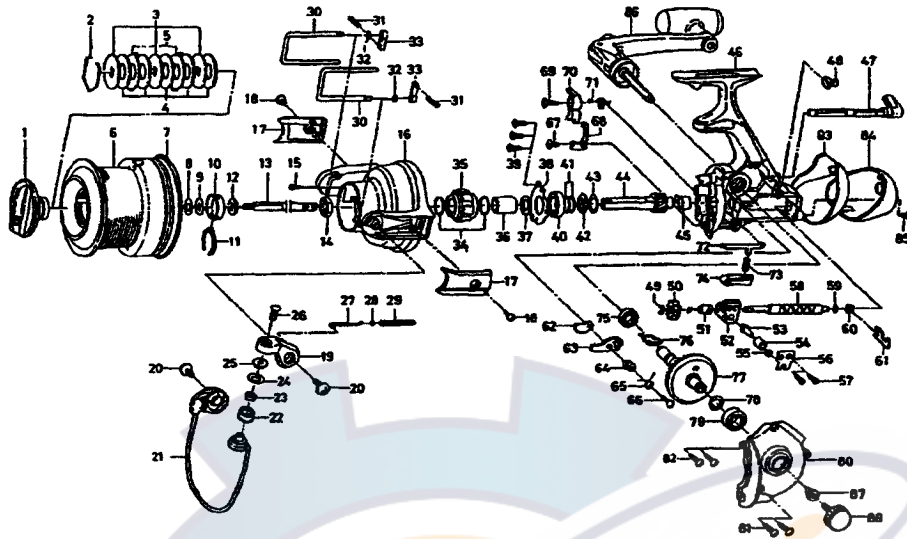

SPINNING REEL

EMBLEM-Z4500A / 5000A / 5500A

Key No.	Parts No.	Parts Name	Key No.	Parts No.	Parts Name
2-7	F88-1801	SPOOL	51	E39-3501	WORM SHAFT BUSH
1	F88-2201	DRAG KNOB	52	F97-2301	OSC SLIDER
2	F88-4001	DRAG WASHER RET	53	E26-4101	OSC PAWL
3	F88-1701	KEY WASHER	54	E26-4201	OSC PAWL BUSH
4	F75-5501	DRAG WASHER	55	375-0801	OSC PAWL WASHER
5	F75-5701	EARED WASHER	56	E26-4301	OSC SLIDER COVER
7	E40-2901	O RING	57	352-1505	OSC SLIDER COVER SCREW
8	E39-9201	SPOOL WASHER A	58	E54-1101	WORM SHAFT
9	F04-3401	SPOOL WASHER B	59	B41-1701	WORM SHAFT WASHER
10	F20-4001	CLICK LEAF SPRING HOLDER	60	E43-6101	WORM SHAFT COLLAR
11	B74-7701	SPOOL CLICK LEAF SPRING	61	E43-6201	WORM SHAFT RET
12	E26-7501	MAIN SHAFT WASHER	62	F87-9701	A/R PAWL PLT
13	F88-0201	MAIN SHAFT	63	F87-9801	A/R PAWL
14	B43-7608	ROTOR NUT	64	E26-2101	A/R PAWL COLLAR
15	E15-7502	ROTOR NUT LOCK SCREW	65	E43-6301	A/R PAWL SPRING A
16	F97-3401	ROTOR	66	B00-9701	A/R PAWL SCREW
17	E43-2811	BAIL SPRING COVER	67	B84-2102	A/R CLAW SCREW
18	E10-7403	BAIL SPRING COVER SCREW	68	F88-0401	A/R CLAW PLT
19	F47-2102	BAIL ARM	69	L06-6501	A/R CLAW SCREW B
20	E00-7603	BAIL ARM SCREW	70	F88-0501	A/R CLAW
21	F88-2301	BAIL	71	F88-0601	A/R CLAW SPRING
22	F45-4902	LINE ROLLER	72	F88-0701	PUSH BUTTON PLT
23	F05-5601	BALL BEARING A	73	F88-0801	PUSH BUTTON SPRING
24	F44-6202	LINE ROLLER WASHER	74	F88-0901	PUSH BUTTON
25	F44-6302	LINE ROLLER COLLAR	75	E45-3901	BALL BEARING C
26	F60-8903	LINE ROLLER SCREW	76	E26-4502	A/R PAWL SPRING B
27	E32-6701	BAIL SPRING SHAFT	77	F43-6101	DRIVE GEAR
28	E31-3901	BAIL SPRING WASHER	78	371-2824	DRIVE GEAR WASHER
29	E44-1301	BAIL SPRING	79	B54-6001	BALL BEARING D
30	E43-1302	LINE GUARD SHAFT	80	F88-0301	SIDE COVER
31	F06-3301	LINE GUARD SPRING	81	B00-9705	SIDE COVER SCREW A
32	B33-9801	LINE GUARD RET	82	B00-9701	SIDE COVER SCREW B
33	E39-6201	LINE GUARD PLT	83	F88-4501	WATER SHIELD
34	F88-1001	ROLLER CLUTCH RET	84	F88-4601	REAR COVER
35	F88-1101	ROLLER CLUTCH	85	E24-8103	REAR COVER SCREW
36	F70-9801	SPACING SLEEVE	86	F88-1301	HANDLE
37	F26-7702	BEARING WASHER	87	F40-9001	HANDLE COLLAR
38	F88-0101	BEARING RET	88	L00-9106	HANDLE LOCK SCREW
39	F21-2201	BEARING RET SCREW			
40	637-6101	BALL BEARING B			
41	372-7607	SPACER			
42	F88-0001	A/R RATCHET			
43	372-7603	PINION WASHER			
44	F87-9901	PINION GEAR			
45	E33-2101	PINION COLLAR			
46	F87-8001	BODY			
47	F88-9501	A/R LEVER			
48	F87-9501	A/R CAM SPRING			
49	320-5901	WORM SHAFT GEAR RET			
50	F43-6301	WORM SHAFT GEAR			

EM-Z5000A Special Parts		
Key No.	Parts No.	Parts Name
2-7	F90-5601	SPOOL
46	F90-5501	BODY

EM-Z5500A Special Parts		
Key No.	Parts No.	Parts Name
2-7	F90-6301	SPOOL
46	F90-6201	BODY