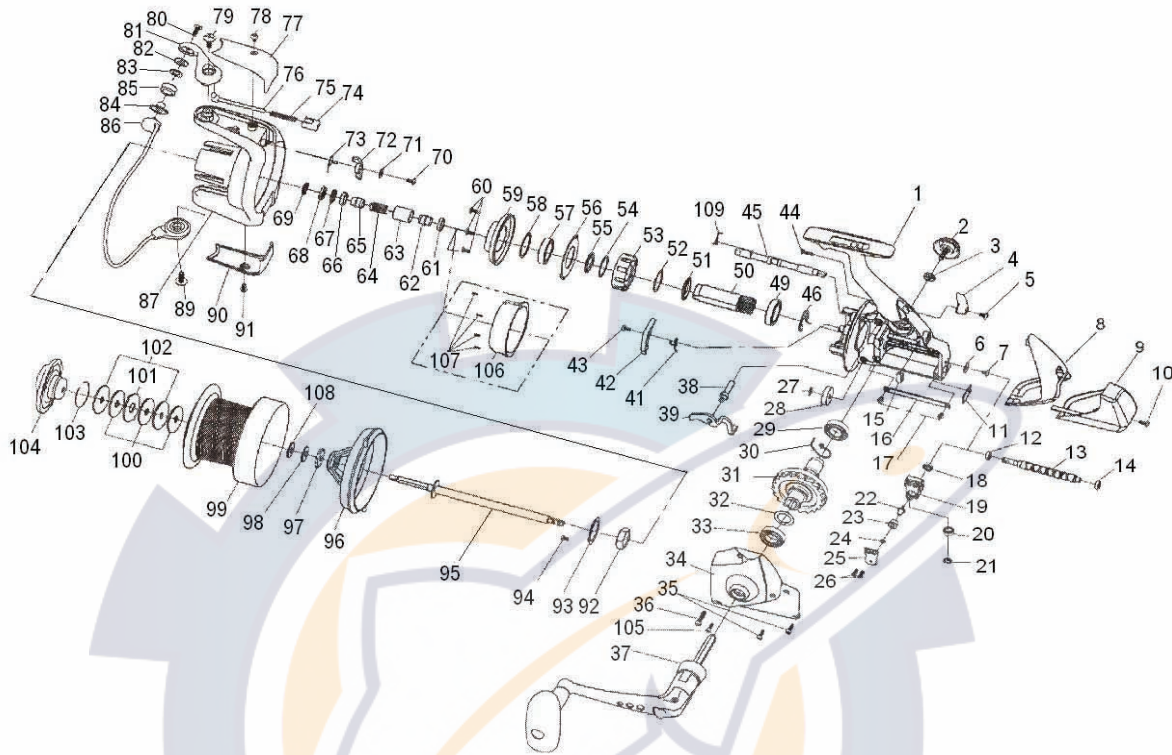

SPINNING REEL **EMCAST SPORT 4500/5000**

Key		
No.	Parts No.	Parts Name
1	W52-3103	BODY
2	W36-0202	HANDLE SCREW
3	W36-0101	HANDLE WASHER
4	W52-5601	A/R LEVER
5	W36-0401	A/R LEVER SCREW
6	W36-0502	REAR COVER RET
7	W36-0601	REAR COVER A SCREW
8	W52-5701	REAR COVER A
9	W52-5801	REAR COVER B
10	W36-0901	REAR COVER B SCREW
11	W36-1002	WORM SHAFT RET
12,14	W36-1101	WORM SHAFT BUSH
13	W36-1202	WORM SHAFT
15	W36-1401	A/R CAM SPRING A
16	W36-1502	STABILIZER BAR
17	W36-1601	STABILIZER BAR SCREW
18	W36-1751	OSC SLIDER BUSHING
19	W36-1802	OSC SLIDER
20	W42-9401	BALL BEARING A
21	W36-2001	OSC SLIDER RET
22	W36-2102	OSC PAWL
23	W36-2202	OSC PAWL COLLAR
24	W36-2301	OSC PAWL WASHER
25	W36-2402	OSC SLIDER COVER
26	W36-2501	OSC SLIDER COVER SCREW
27	W36-2601	WORM SHAFT GEAR RET
28	W50-2701	WORM SHAFT GEAR
29	W42-9302	BALL BEARING B
30	W36-2901	A/R PAWL SPRING A
31	W50-2501	DRIVE GEAR
32	W36-3101	DRIVE GEAR WASHER
33	W42-9302	BALL BEARING C
34	W52-3203	SIDE COVER
35	W36-3301	SIDE COVER SCREW A
36	W36-3401	SIDE COVER SCREW B
37	W52-5901	HANDLE