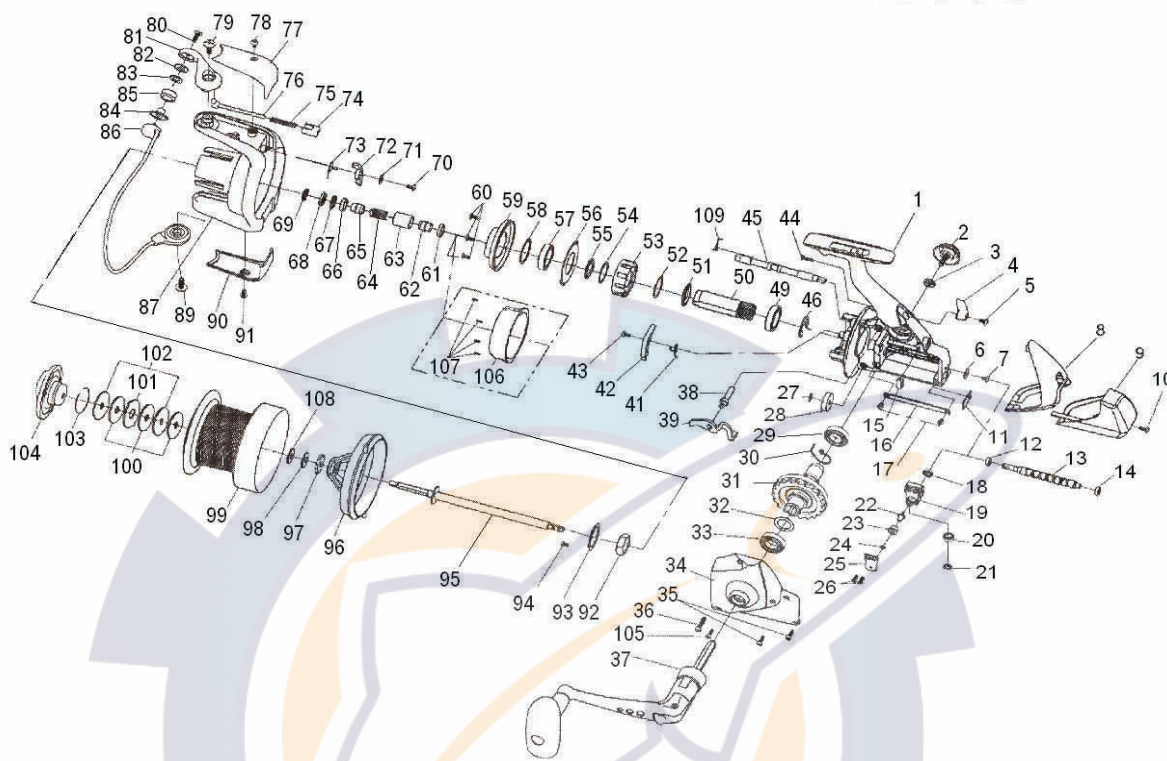

SPINNING REEL **EMCAST SPORT 4500/5000**

Key		
No.	Parts No.	Parts Name
1	W52-3103	BODY
2	W36-0202	HANDLE SCREW
3	W36-0101	HANDLE WASHER
4	W52-5601	A/R LEVER
5	W36-0401	A/R LEVER SCREW
6	W36-0502	REAR COVER RET
7	W36-0601	REAR COVER A SCREW
8	W52-5701	REAR COVER A
9	W52-5801	REAR COVER B
10	W36-0901	REAR COVER B SCREW
11	W36-1002	WORM SHAFT RET
12,14	W36-1101	WORM SHAFT BUSH
13	W36-1202	WORM SHAFT
15	W36-1401	A/R CAM SPRING A
16	W36-1502	STABILIZER BAR
17	W36-1601	STABILIZER BAR SCREW
18	W36-1751	OSC SLIDER BUSHING
19	W36-1802	OSC SLIDER
20	W42-9401	BALL BEARING A
21	W36-2001	OSC SLIDER RET
22	W36-2102	OSC PAWL
23	W36-2202	OSC PAWL COLLAR
24	W36-2301	OSC PAWL WASHER
25	W36-2402	OSC SLIDER COVER
26	W36-2501	OSC SLIDER COVER SCREW
27	W36-2601	WORM SHAFT GEAR RET
28	W50-2701	WORM SHAFT GEAR
29	W42-9302	BALL BEARING B
30	W36-2901	A/R PAWL SPRING A
31	W50-2501	DRIVE GEAR
32	W36-3101	DRIVE GEAR WASHER
33	W42-9302	BALL BEARING C
34	W52-3203	SIDE COVER
35	W36-3301	SIDE COVER SCREW A
36	W36-3401	SIDE COVER SCREW B
37	W52-5901	HANDLE