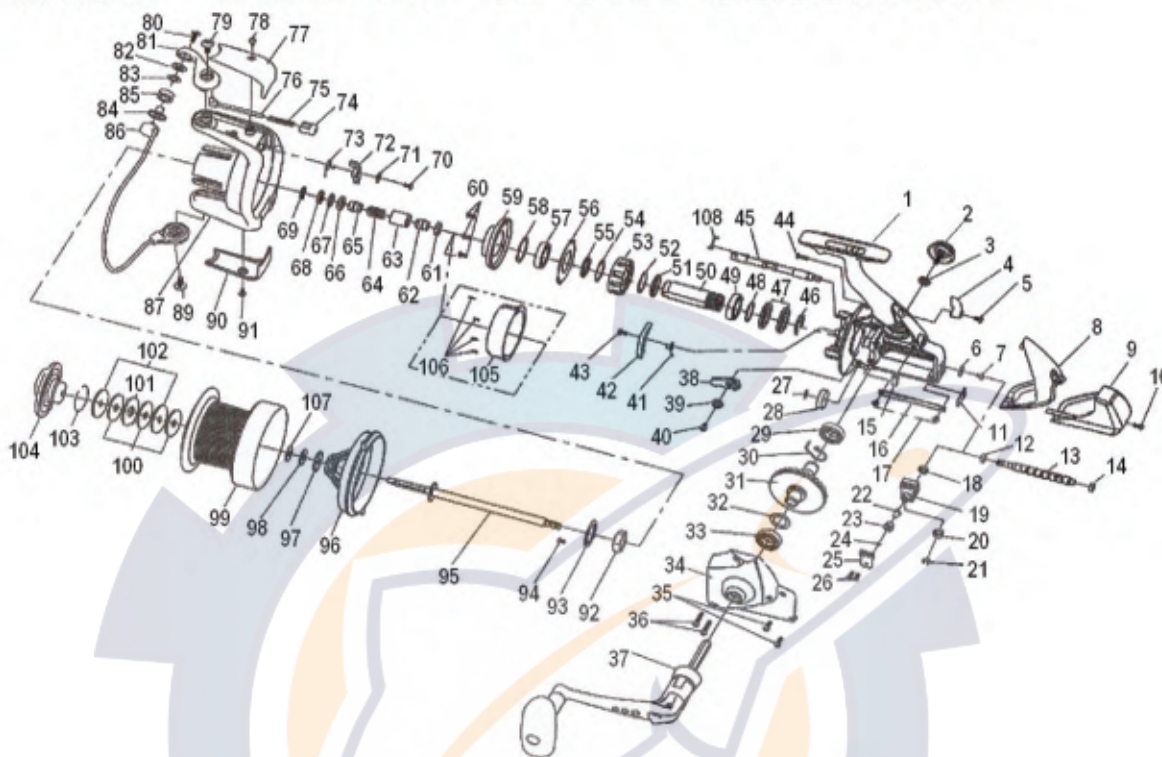

Please order by parts number, not key number

SPINNING REEL EMCAST SPORT 5500/6000

Key No.	Parts No.	Parts Name
1	W52-4103	BODY
2	W36-0202	HANDLE SCREW
3	W36-0101	HANDLE WASHER
4	W52-6901	A/R LEVER
5	W36-0401	A/R LEVER SCREW
6	W36-0501	REAR COVER RET
7	W36-0601	REAR COVER A SCREW
8	W52-6301	REAR COVER A
9	W52-6401	REAR COVER B
10	W36-0901	REAR COVER B SCREW
11	W36-1001	WORM SHAFT RET
12,14	W36-1101	WORM SHAFT BUSH
13	W36-1201	WORM SHAFT
15	W36-1401	A/R CAM SPRING A
16	W36-1501	STABILIZER BAR
17	W36-1601	STABILIZER BAR SCREW
18	W36-1751	OSC SLIDER BUSHING
19	W36-1801	OSC SLIDER
20	W42-9401	BALL BEARING A
21	W36-2001	OSC SLIDER RET
22	W36-2101	OSC PAWL
23	W36-2201	OSC PAWL COLLAR
24	W36-2301	OSC PAWL WASHER
25	W36-2401	OSC SLIDER COVER
26	W36-2501	OSC SLIDER COVER SCREW
27	W52-5301	WORM SHAFT RET
28	W36-2701	WORM SHAFT GEAR
29	W42-9301	BALL BEARING B
30	W52-5401	A/R PAWL SPRING A
31	W36-3001	DRIVE GEAR
32	W50-8701	DRIVE GEAR WASHER
33	W42-9301	BALL BEARING C
34	W52-4403	SIDE COVER
35	W36-3301	SIDE COVER SCREW A
36	W36-3401	SIDE COVER SCREW B
37	W52-6501	HANDLE
38	W36-3601	A/R PAWL A