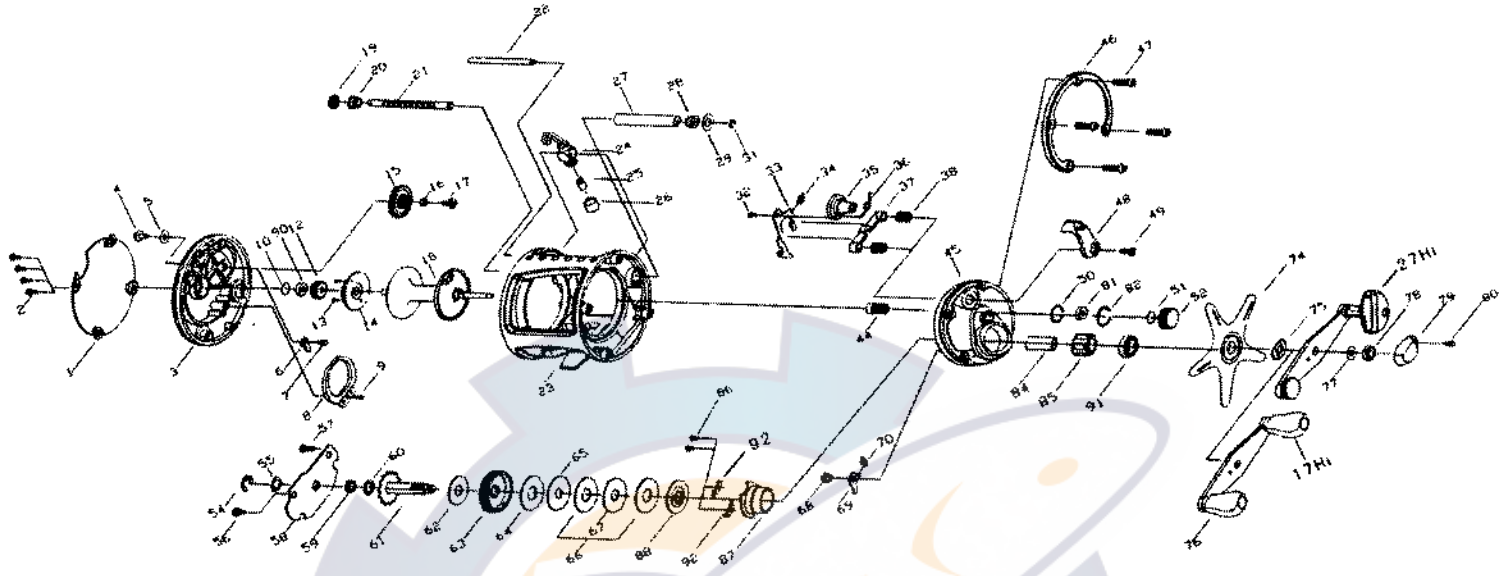

Daiwa
COMMITTED TO TOTAL QUALITY
CONVENTIONAL REEL

FIREWOLF 17Hi/27Hi

Key No.	Parts No.	Parts Name
1	W60-0102	L/S OUTER PLT
2	W60-0201	L/S PLT SCREW
3	W60-0301	L/S PLT
4	W60-0401	CLICK BUTTON
5	W60-0501	CLICK BUTTON WASHER
6	W60-0601	CLICK PAWL
7	W60-0701	CLICK PAWL SCREW
8	W60-0801	CLICK SPRING
9	W60-0901	CLICK SPRING SCREW
10	W60-1001	SPACER A
12	W60-1201	SPOOL GEAR
13	W60-1302	CLICK GEAR SCREW
14	W60-1401	CLICK GEAR
15	W60-1501	IDLE GEAR
16	W60-1601	IDLE GEAR COLLAR
17	W60-1701	IDLE GEAR SCREW
18	W61-6001	SPOOL
19	W60-2001	WORM SHAFT GEAR
20	W60-2101	WORM SHAFT BUSH
21	W61-3601	WORM SHAFT
22	W60-2401	STABILIZER BAR
23	W61-8601	FRAME
24	W60-2801	LEVEL WIND
25	W60-2901	LINE GUIDE PAWL
26	W60-3001	PAWL CAP
27	W60-3101	LEVEL WIND GUARD
28	W60-3301	WORM SHAFT COLLAR
29	W61-3701	WORM SHAFT WASHER
31	W60-3601	WORM SHAFT RET
32	W61-6401	YOKE PLT SCREW
33	W60-3801	YOKE PLT
34	W60-3901	YOKE PLT SPRING
35	W60-4001	CLUTCH CAM
36	W60-4101	CLUTCH SPRING
37	W60-4201	YOKE
38	W60-4301	YOKE SPRING
44	W60-4901	PINION GEAR
45	W61-8801	R/S PLT
46	W61-3901	R/S OUTER RING
47	W61-4001	R/S PLT SCREW
48	W61-6701	CLUTCH LEVER
49	W60-5501	CLUTCH LEVER SCREW
50	W60-5601	O RING
51	W60-5701	SPACER B