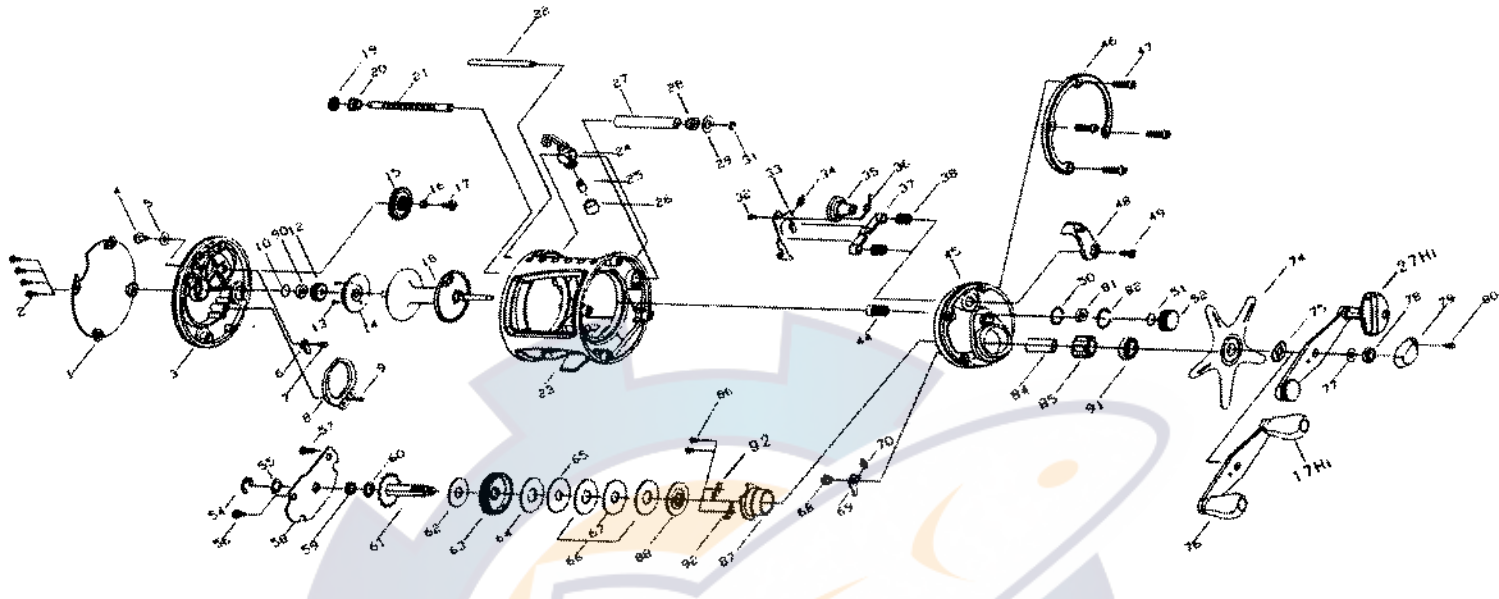

**FIREWOLF 17Hi/27Hi**

Key No.	Parts No.	Parts Name
1	W60-0102	L/S OUTER PLT
2	W60-0201	L/S PLT SCREW
3	W60-0301	L/S PLT
4	W60-0401	CLICK BUTTON
5	W60-0501	CLICK BUTTON WASHER
6	W60-0601	CLICK PAWL
7	W60-0701	CLICK PAWL SCREW
8	W60-0801	CLICK SPRING
9	W60-0901	CLICK SPRING SCREW
10	W60-1001	SPACER A
12	W60-1201	SPOOL GEAR
13	W60-1302	CLICK GEAR SCREW
14	W60-1401	CLICK GEAR
15	W60-1501	IDLE GEAR
16	W60-1601	IDLE GEAR COLLAR
17	W60-1701	IDLE GEAR SCREW
18	W61-6001	SPOOL
19	W60-2001	WORM SHAFT GEAR
20	W60-2101	WORM SHAFT BUSH
21	W61-3601	WORM SHAFT
22	W60-2401	STABILIZER BAR
23	W61-8601	FRAME
24	W60-2801	LEVEL WIND
25	W60-2901	LINE GUIDE PAWL
26	W60-3001	PAWL CAP
27	W60-3101	LEVEL WIND GUARD
28	W60-3301	WORM SHAFT COLLAR
29	W61-3701	WORM SHAFT WASHER
31	W60-3601	WORM SHAFT RET
32	W61-6401	YOKE PLT SCREW
33	W60-3801	YOKE PLT
34	W60-3901	YOKE PLT SPRING
35	W60-4001	CLUTCH CAM
36	W60-4101	CLUTCH SPRING
37	W60-4201	YOKE
38	W60-4301	YOKE SPRING
44	W60-4901	PINION GEAR
45	W61-8801	R/S PLT
46	W61-3901	R/S OUTER RING
47	W61-4001	R/S PLT SCREW
48	W61-6701	CLUTCH LEVER
49	W60-5501	CLUTCH LEVER SCREW
50	W60-5601	O RING
51	W60-5701	SPACER B