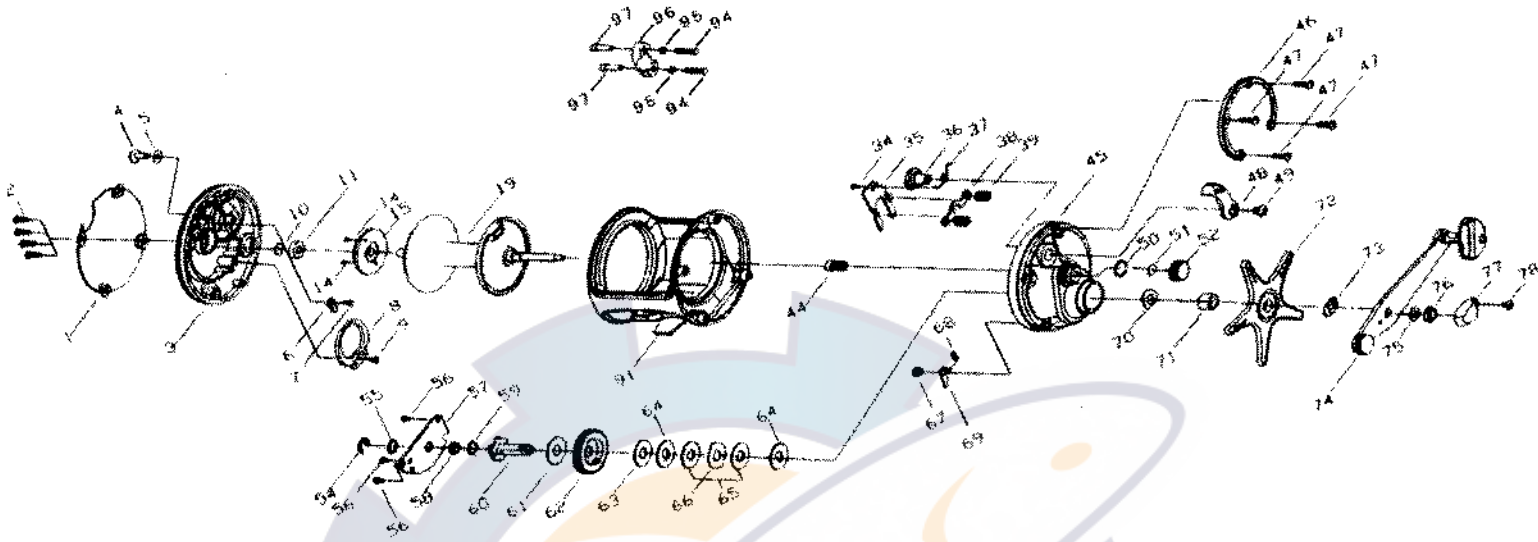

**FIREWOLF 40H/50H**

Key No.	Parts No.	Parts Name
1	W60-8901	L/S OUTER PLT
2	W60-9101	L/S PLT SCREW
3	W60-9201	L/S PLT
4	W60-9401	CLICK BUTTON
5	W60-0501	CLICK BUTTON WASHER
6	W60-0601	CLICK PAWL
7	W60-0701	CLICK PAWL SCREW
8	W60-0801	CLICK SPRING
9	W60-0901	CLICK SPRING SCREW
10	W60-1001	SPACER A
14	W60-1301	CLICK GEAR SCREW
15	W60-9701	CLICK GEAR
19	W61-0001	SPOOL
34	W61-6401	YOKE PLT SCREW
35	W61-1301	YOKE PLT
36	W60-4001	CLUTCH CAM
37	W60-4101	CLUTCH SPRING
38	W61-1401	YOKE
39	W60-4301	YOKE SPRING
44	W61-1601	PINION GEAR
45	W61-4401	R/S PLT
46	W61-4601	R/S OUTER RING
47	W61-4701	R/S PLT SCREW
48	W60-5301	CLUTCH LEVER
49	W60-5501	CLUTCH LEVER SCREW
50	W60-5601	O RING
51	W60-1001	SPACER B
52	W61-2401	CAST CONTROL CAP
54	W60-6101	DRIVE SHAFT RET
55	W60-3402	HOLD PLT WASHER
56	W60-0901	HOLD PLT SCREW
57	W61-2701	HOLD PLT
58	W60-8601	DRIVE SHAFT BUSH
59	W60-6701	DRIVE SHAFT WASHER A
60	W61-2901	DRIVE SHAFT

Key No.	Parts No.	Parts Name
61	W61-3001	DRIVE SHAFT WASHER B
62	W61-3101	DRIVE GEAR
63	W60-7101	DRAG WASHER A
64	W60-7201	KEY WASHER A
65	W60-7301	DRAG WASHER B
66	W60-7401	EARED WASHER
67	W61-3201	A/R PAWL PIN
68	W60-7701	A/R PAWL SPRING
69	W61-3301	A/R PAWL
70	W60-7901	DRAG SPRING WASHER
71	W60-8001	BUSHING
72	W61-3401	STAR DRAG
73	W60-8201	SPACING SLEEVE
74	W60-8401	HANDLE
75	W60-8501	HANDLE WASHER
76	W60-8601	HANDLE NUT
77	W60-8701	HANDLE NUT PLT
78	W60-8801	HANDLE NUT PLT SCREW
91	W61-9901	FRAME
94	W61-9501	CLAMP BOLT
95	W61-9601	ROD BRACE NUT
96	W61-9701	ROD CLAMP
97	W61-9801	CLAMP NUT

**SPECIAL PARTS FOR FW50H**

Key No.	Parts No.	Parts Name
1	W60-9001	L/S OUTER PLT
3	W60-9301	L/S PLT
19	W61-0101	SPOOL
45	W61-4501	R/S PLT
46	W61-5301	R/S OUTER RING
48	W61-2201	CLUTCH LEVER
57	W61-2801	HOLD PLT
74	W61-3501	HANDLE
91	W62-0001	FRAME