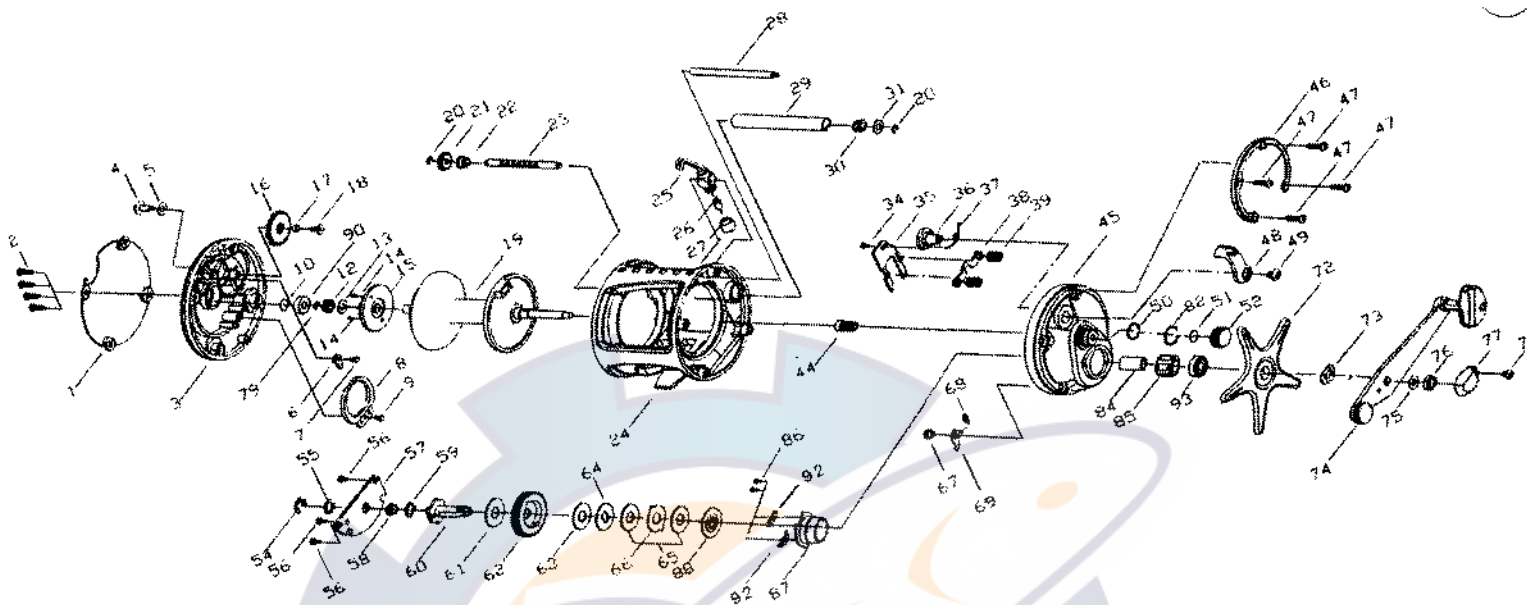

FIREWOLF 47Hi/57Hi

Key No.	Parts No.	Parts Name
1	W60-8902	L/S OUTER PLT
2	W60-9101	L/S PLT SCREW
3	W60-9201	L/S PLT
4	W60-9401	CLICK BUTTON
5	W60-0501	CLICK BUTTON WASHER
6	W60-0601	CLICK PAWL
7	W60-0701	CLICK PAWL SCREW
8	W60-0801	CLICK SPRING
9	W60-0901	CLICK SPRING SCREW
10	W60-1001	SPACER A
12	W60-9501	SPOOL GEAR
13	W60-9601	SPOOL WASHER
14	W60-1302	CLICK GEAR SCREW
15	W60-9701	CLICK GEAR
16	W60-9801	IDLE GEAR
17	W60-1601	IDLE GEAR COLLAR
18	W60-9901	IDLE GEAR SCREW
19	W61-7701	SPOOL
20	W61-0201	WORM SHAFT RET A
21	W61-0301	WORM SHAFT GEAR
22	W60-2101	WORM SHAFT BUSH
23	W61-4101	WORM SHAFT
24	W61-8901	FRAME
25	W61-0801	LEVEL WIND
26	W60-2901	LINE GUIDE PAWL
27	W60-3001	PAWL CAP
28	W61-1001	STABILIZER BAR
29	W61-1101	LEVEL WIND GUARD
30	W60-2101	WORM SHAFT COLLAR
31	W61-4301	WORM SHAFT WASHER
34	W61-6401	YOKE PLT SCREW
35	W61-1301	YOKE PLT
36	W60-4001	CLUTCH CAM
37	W60-4101	CLUTCH SPRING
38	W61-1401	YOKE
39	W60-4301	YOKE SPRING
44	W61-1601	PINION GEAR
45	W61-9101	R/S PLT
46	W61-4601	R/S OUTER RING
47	W61-4701	R/S PLT SCREW
48	W61-6701	CLUTCH LEVER
49	W60-5501	CLUTCH LEVER SCREW
50	W60-5601	O RING
51	W60-1001	SPACER B
52	W61-2401	CAST CONTROL CAP
54	W60-6101	DRIVE SHAFT RET
55	W60-3402	HOLD PLT WASHER