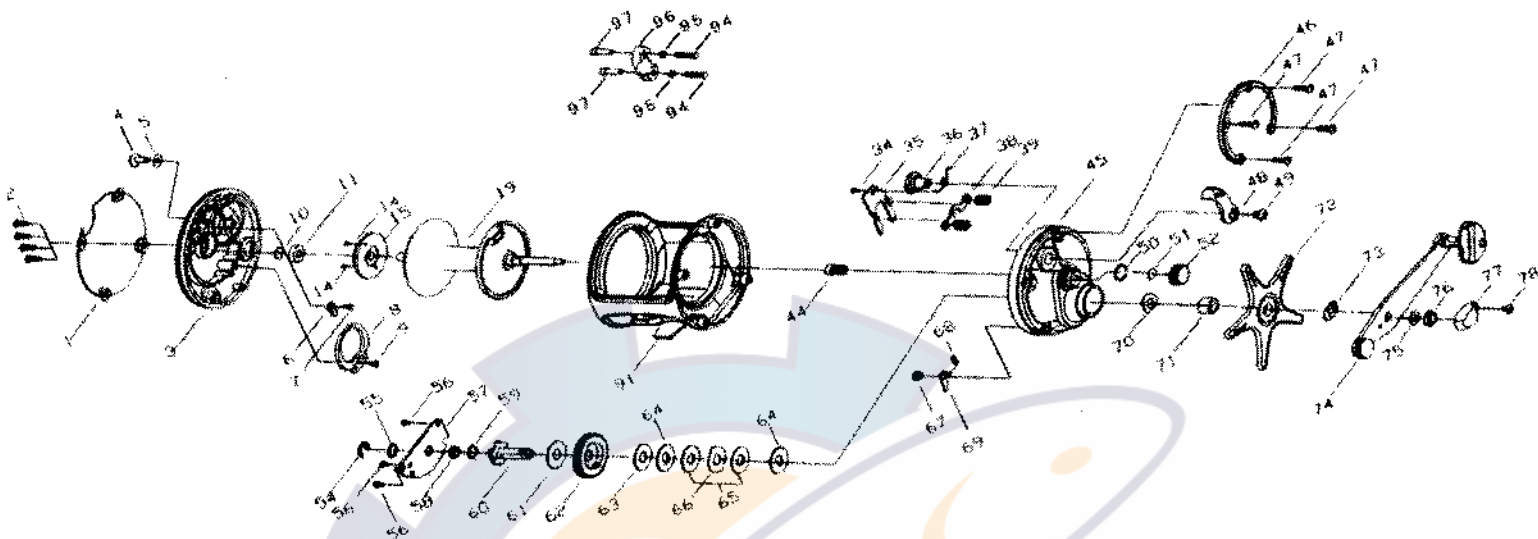

**FIREWOLF 40H/50H**

Key No.	Parts No.	Parts Name
1	W60-8901	L/S OUTER PLT
2	W60-9101	L/S PLT SCREW
3	W60-9201	L/S PLT
4	W60-9401	CLICK BUTTON
5	W60-0501	CLICK BUTTON WASHER
6	W60-0601	CLICK PAWL
7	W60-0701	CLICK PAWL SCREW
8	W60-0801	CLICK SPRING
9	W60-0901	CLICK SPRING SCREW
10	W60-1001	SPACER A
14	W60-1301	CLICK GEAR SCREW
15	W60-9701	CLICK GEAR
19	W61-0001	SPOOL
34	W61-6401	YOKE PLT SCREW
35	W61-1301	YOKE PLT
36	W60-4001	CLUTCH CAM
37	W60-4101	CLUTCH SPRING
38	W61-1401	YOKE
39	W60-4301	YOKE SPRING
44	W61-1601	PINION GEAR
45	W61-4401	R/S PLT
46	W61-4601	R/S OUTER RING
47	W61-4701	R/S PLT SCREW
48	W60-5301	CLUTCH LEVER
49	W60-5501	CLUTCH LEVER SCREW
50	W60-5601	O RING
51	W60-1001	SPACER B
52	W61-2401	CAST CONTROL CAP
54	W60-6101	DRIVE SHAFT RET
55	W60-3402	HOLD PLT WASHER
56	W60-0901	HOLD PLT SCREW
57	W61-2701	HOLD PLT
58	W60-8601	DRIVE SHAFT BUSH
59	W60-6701	DRIVE SHAFT WASHER A
60	W61-2901	DRIVE SHAFT

Key No.	Parts No.	Parts Name
61	W61-3001	DRIVE SHAFT WASHER B
62	W61-3101	DRIVE GEAR
63	W60-7101	DRAG WASHER A
64	W60-7201	KEY WASHER A
65	W60-7301	DRAG WASHER B
66	W60-7401	EARED WASHER
67	W61-3201	A/R PAWL PIN
68	W60-7701	A/R PAWL SPRING
69	W61-3301	A/R PAWL
70	W60-7901	DRAG SPRING WASHER
71	W60-8001	BUSHING
72	W61-3401	STAR DRAG
73	W60-8201	SPACING SLEEVE
74	W60-8401	HANDLE
75	W60-8501	HANDLE WASHER
76	W60-8601	HANDLE NUT
77	W60-8701	HANDLE NUT PLT
78	W60-8801	HANDLE NUT PLT SCREW
91	W61-9901	FRAME
94	W61-9501	CLAMP BOLT
95	W61-9601	ROD BRACE NUT
96	W61-9701	ROD CLAMP
97	W61-9801	CLAMP NUT

**SPECIAL PARTS FOR FW50H**

Key No.	Parts No.	Parts Name
1	W60-9001	L/S OUTER PLT
3	W60-9301	L/S PLT
19	W61-0101	SPOOL
45	W61-4501	R/S PLT
46	W61-5301	R/S OUTER RING
48	W61-2201	CLUTCH LEVER
57	W61-2801	HOLD PLT
74	W61-3501	HANDLE
91	W62-0001	FRAME