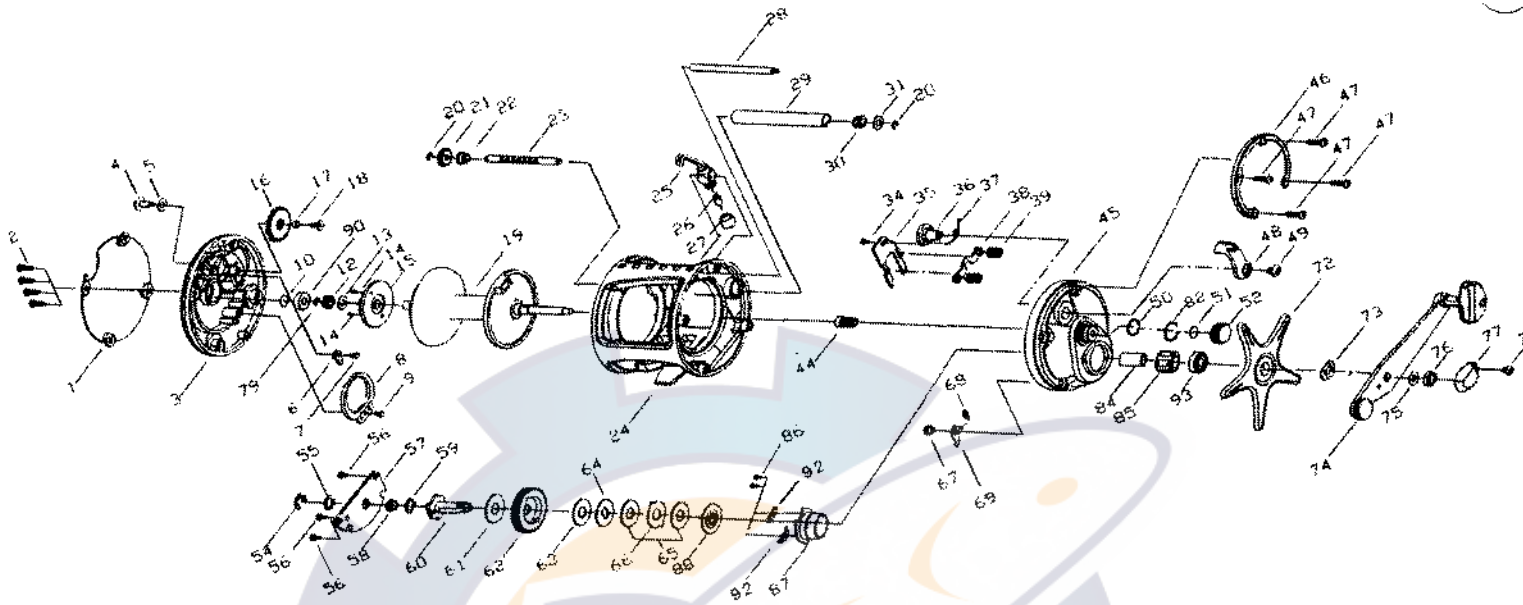

Daiwa
COMMITTED TO TOTAL QUALITY
CONVENTIONAL REEL

FIREWOLF 47Hi/57Hi

Key No.	Parts No.	Parts Name
1	W60-8902	L/S OUTER PLT
2	W60-9101	L/S PLT SCREW
3	W60-9201	L/S PLT
4	W60-9401	CLICK BUTTON
5	W60-0501	CLICK BUTTON WASHER
6	W60-0601	CLICK PAWL
7	W60-0701	CLICK PAWL SCREW
8	W60-0801	CLICK SPRING
9	W60-0901	CLICK SPRING SCREW
10	W60-1001	SPACER A
12	W60-9501	SPOOL GEAR
13	W60-9601	SPOOL WASHER
14	W60-1302	CLICK GEAR SCREW
15	W60-9701	CLICK GEAR
16	W60-9801	IDLE GEAR
17	W60-1601	IDLE GEAR COLLAR
18	W60-9901	IDLE GEAR SCREW
19	W61-7701	SPOOL
20	W61-0201	WORM SHAFT RET A
21	W61-0301	WORM SHAFT GEAR
22	W60-2101	WORM SHAFT BUSH
23	W61-4101	WORM SHAFT
24	W61-8901	FRAME
25	W61-0801	LEVEL WIND
26	W60-2901	LINE GUIDE PAWL
27	W60-3001	PAWL CAP
28	W61-1001	STABILIZER BAR
29	W61-1101	LEVEL WIND GUARD
30	W60-2101	WORM SHAFT COLLAR
31	W61-4301	WORM SHAFT WASHER
34	W61-6401	YOKE PLT SCREW
35	W61-1301	YOKE PLT
36	W60-4001	CLUTCH CAM
37	W60-4101	CLUTCH SPRING
38	W61-1401	YOKE
39	W60-4301	YOKE SPRING
44	W61-1601	PINION GEAR
45	W61-9101	R/S PLT
46	W61-4601	R/S OUTER RING
47	W61-4701	R/S PLT SCREW
48	W61-6701	CLUTCH LEVER
49	W60-5501	CLUTCH LEVER SCREW
50	W60-5601	O RING
51	W60-1001	SPACER B
52	W61-2401	CAST CONTROL CAP
54	W60-6101	DRIVE SHAFT RET
55	W60-3402	HOLD PLT WASHER