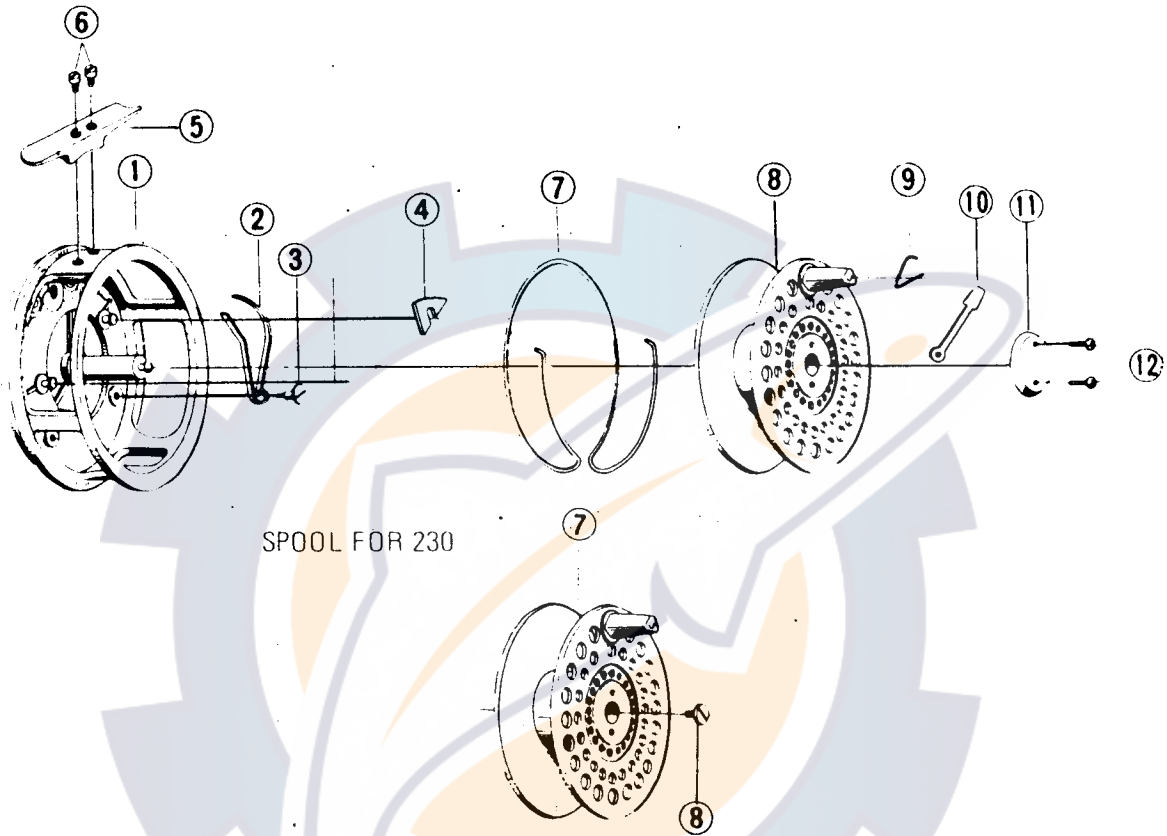

FLY REEL **231**
230

LINE CAPACITY: 30 YDS., No. 7 WT. FLY LINE

Key No.	Parts No.	Parts Name
2	61507401	Drag spring
3	63617801	Drag spring screw
4	60401312	Click claw
6	63519911	Leg screw
231 only		
1	60037901	Body
5	66334224	Leg

Key No.	Parts No.	Parts Name
7	66336401	Line guide
8	60038111	Spool
9	61421601	Cap spring
10	66334601	Cap lever
11	66334511	Cap
12	63520101	Cap screw

Sold As One unit

Key No.	Parts No.	Parts Name
230 only		
1	60037501	Body
5	66334223	Leg
7	60037701	Spool
8	63617912	Spool screw