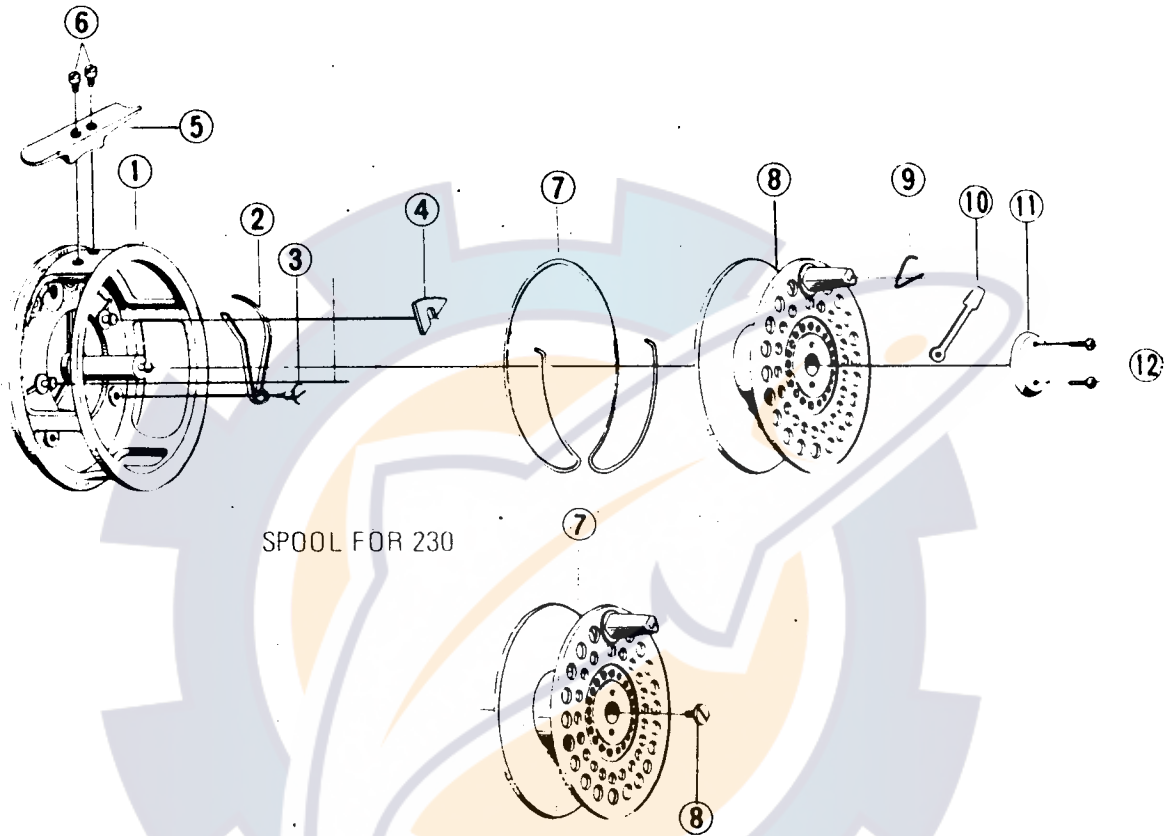

FLY REEL **231**
230

LINE CAPACITY: 30 YDS., No. 7 WT. FLY LINE

Key No.	Parts No.	Parts Name
2	61507401	Drag spring
3	63617801	Drag spring screw
4	60401312	Click claw
6	63519911	Leg screw
231 only		
1	60037901	Body
5	66334224	Leg

Key No.	Parts No.	Parts Name
7	66336401	Line guide
8	60038111	Spool
9	61421601	Cap spring
10	66334601	Cap lever
11	66334511	Cap
12	63520101	Cap screw

Sold As One unit

Key No.	Parts No.	Parts Name
230 only		
1	60037501	Body
5	66334223	Leg
7	60037701	Spool
8	63617912	Spool screw