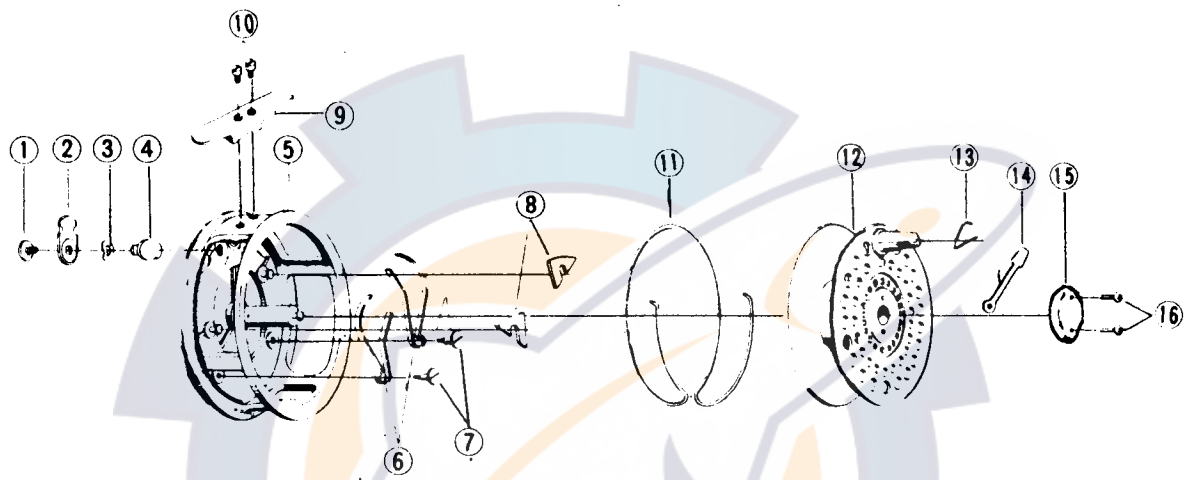

FLY REEL **233**
232

LINE CAPACITY: 30 YDS., NO. 7 WT. FLY LINE

Key No.	Parts No.	Parts Name	Key No.	Parts No.	Parts Name	Key No.	Parts No.	Parts Name	
1	63617911	Drag lever screw	9	66334224	Leg	233 only	5	60038501	Body
2	65406201	Drag lever	10	63519911	Leg screw	232 only	5	60038301	Body
3	61501751	Drag spring washer	11	66336401	Line guide				
4	64606401	Cam	12	60038111	Spool				
6	61507501	Drag spring	13	61421601	Cap spring				
7	63617801	Drag spring screw	14	66334601	Cap lever				Sold As One Unit
8	60401311	Click claw	15	66334511	Cap				
			16	63520101	Cap screw				