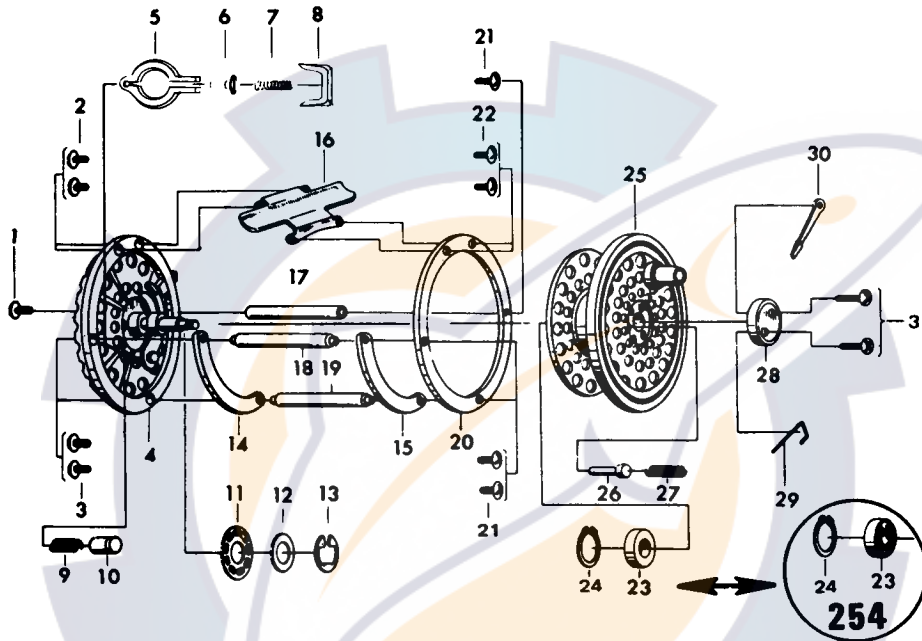

DAIWA

FLY REEL **254**
252

254 Special parts
 4 60090302 Body
 23 66316901 Ball bearing
 28 66336033 Cap
 23~31 Spool complete

LINE CAPACITY: 30 YDS., No. 7 WT. FLY LINE

Key No.	Parts No.	Parts Name	Price	Key No.	Parts No.	Parts Name	Price	Key No.	Parts No.	Parts Name	Price
1	63511001 (35110)	Shaft screw	\$.50	12	63731701 (37317)	Ratchet washer	\$.50	22	63520711 (35207)	Leg screw	\$.50
2	63520711 (35207)	Leg screw	.50	13	63203001 (3230)	Ratchet retainer	.50	23	63810101 (38101)	Collar	Sold As One Unit (S-252) 10.30
3	63511001 (35110)	Line guide retaining screw	.50	14	66335801 (63358)	Line guide	1.25	24	63202911 (3229)	Collar retaining ring	
4	60090301 (A00900)	Body	7.00	15	66335911 (63359)	Line guide	1.25	25	60053442 (A00534)	Spool	
5	64300401 (4304)	Disc brake	.50	16	66100611 (6106)	Leg	2.00	26	61210911 (12109)	Spool pin	
6	63620601 (36206)	Brake holder screw	.50	17	66336301 (63363)	Shaft	.50	27	61423211 (14232)	Spool spring	
7	61427401 (14274)	Brake spring	.50	18	66335601 (63356)	Line guide shaft	.75	28	66336033 (63360)	Cap	
8	66343201 (63432)	Pivot brock	.50	19	66335601 (63356)	Line guide shaft	.75	29	61421601 (14216)	Cap spring	
9	61423111 (14231)	Spring	.50	20	61705101 (1751)	Spool ring	2.50	30	66335711 (63357)	Cap lever	
10	61210811 (12108)	Pin	.50	21	63511001 (35110)	Shaft screw	.50	31	63517801 (35178)	Cap screw	
11	62803401 (2834)	Ratchet	.50								

ALWAYS SPECIFY MODEL NO., PART NAME & PARTS NO. WHEN ORDERING PARTS
 PLEASE ENCLOSE CORRECT AMOUNT FOR PART'S PRICE WHEN ORDERING