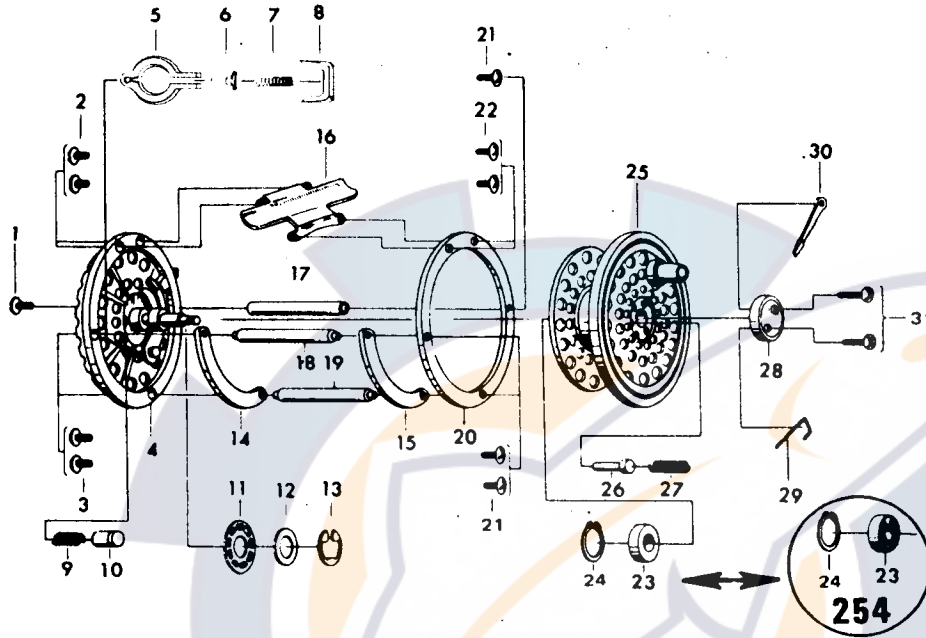

FLY REEL **254**
252

- 254 Special parts
- 4 60090302 Body
 - 23 66316901 Ball bearing
 - 28 66336033 Cap
 - 23-31 Spool complete

LINE CAPACITY: 30 YDS., No. 7 WT. FLY LINE

Key No.	Parts No.	Parts Name
1	63511001 (35110)	Shaft screw
2	63520711 (35207)	Leg screw
3	63511001 (35110)	Line guide retaining screw
4	60090301 (A00900)	Body
5	64300401 (4304)	Disc brake
6	63620601 (36206)	Brake holder screw
7	61427401 (14274)	Brake spring
8	66343201 (63432)	Pivot brock
9	61423111 (14231)	Spring
10	61210811 (12108)	Pin
11	62803401 (2834)	Ratchet

Key No.	Parts No.	Parts Name
12	63731701 (37317)	Ratchet washer
13	63203001 (3230)	Ratchet retainer
14	66335801 (63358)	Line guide
15	66335911 (63359)	Line guide
16	66100611 (6106)	Leg
17	66336301 (63363)	Shaft
18	66335601 (63356)	Line guide shaft
19	66335601 (63356)	Line guide shaft
20	61705101 (1751)	Spool ring
21	63511001 (35110)	Shaft screw

Key No.	Parts No.	Parts Name
22	63520711 (35207)	Leg screw
23	63810101 (38101)	Collar
24	63202911 (3229)	Collar retaining ring
25	60053442 (A00534)	Spool
26	61210911 (12109)	Spool pin
27	61423211 (14232)	Spool spring
28	66336033 (63360)	Cap
29	61421601 (14216)	Cap spring
30	66335711 (63357)	Cap lever
31	63517801 (35178)	Cap screw

Sold As One Unit (S-252)