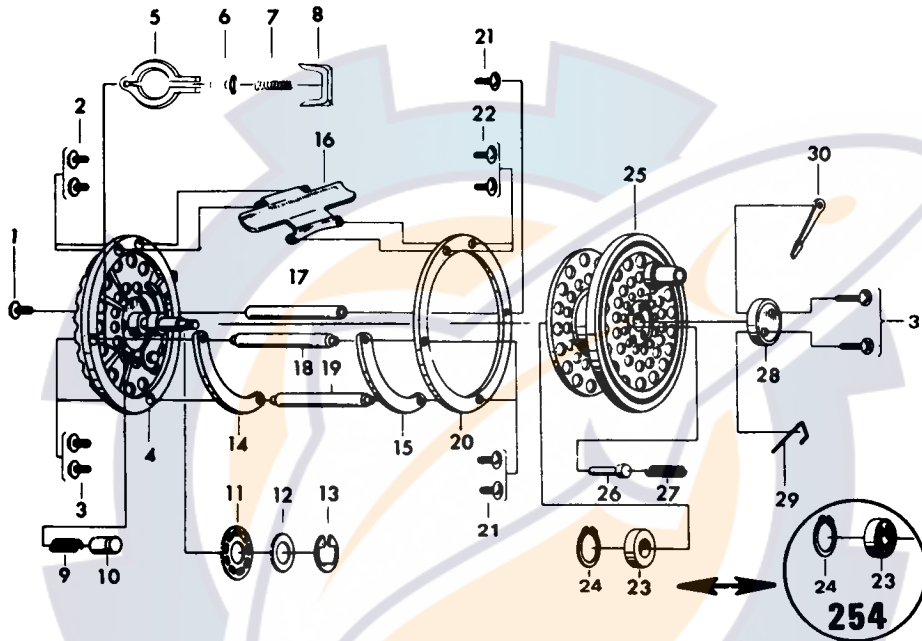

DAIWA

FLY REEL **254**
252

- 254 Special parts**
- | | | |
|-------|----------|----------------|
| 4 | 60090302 | Body |
| 23 | 66316901 | Ball bearing |
| 28 | 66336033 | Cap |
| 23~31 | | Spool complete |

LINE CAPACITY: 30 YDS., No. 7 WT. FLY LINE

Key No.	Parts No.	Parts Name	Price	Key No.	Parts No.	Parts Name	Price	Key No.	Parts No.	Parts Name	Price
1	63511001 (35110)	Shaft screw	\$.50	12	63731701 (37317)	Ratchet washer	\$.50	22	63520711 (35207)	Leg screw	\$.50
2	63520711 (35207)	Leg screw	.50	13	63203001 (3230)	Ratchet retainer	.50	23	63810101 (38101)	Collar	10.30
3	63511001 (35110)	Line guide retaining screw	.50	14	66335801 (63358)	Line guide	1.25	24	63202911 (3229)	Collar retaining ring	
4	60090301 (A00900)	Body	7.00	15	66335911 (63359)	Line guide	1.25	25	60053442 (A00534)	Spool	Sold As One Unit (S-252)
5	64300401 (4304)	Disc brake	.50	16	66100611 (6106)	Leg	2.00	26	61210911 (12109)	Spool pin	
6	63620601 (36206)	Brake holder screw	.50	17	66336301 (63363)	Shaft	.50	27	61423211 (14232)	Spool spring	
7	61427401 (14274)	Brake spring	.50	18	66335601 (63356)	Line guide shaft	.75	28	66336033 (63360)	Cap	
8	66343201 (63432)	Pivot brock	.50	19	66335601 (63356)	Line guide shaft	.75	29	61421601 (14216)	Cap spring	
9	61423111 (14231)	Spring	.50	20	61705101 (1751)	Spool ring	2.50	30	66335711 (63357)	Cap lever	
10	61210811 (12108)	Pin	.50	21	63511001 (35110)	Shaft screw	.50	31	63517801 (35178)	Cap screw	
11	62803401 (2834)	Ratchet	.50								