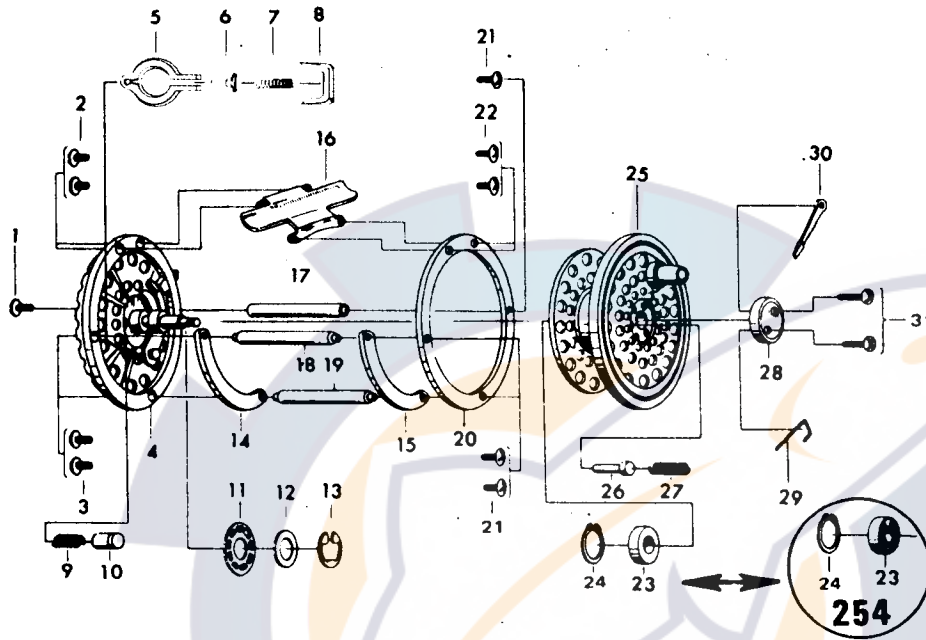

FLY REEL **254**
252

- 254 Special parts
- 4 60090302 Body
 - 23 66316901 Ball bearing
 - 28 66336033 Cap
 - 23-31 Spool complete

LINE CAPACITY: 30 YDS., No. 7 WT. FLY LINE

Key No.	Parts No.	Parts Name
1	63511001 (35110)	Shaft screw
2	63520711 (35207)	Leg screw
3	63511001 (35110)	Line guide retaining screw
4	60090301 (A00900)	Body
5	64300401 (4304)	Disc brake
6	63620601 (36206)	Brake holder screw
7	61427401 (14274)	Brake spring
8	66343201 (63432)	Pivot brock
9	61423111 (14231)	Spring
10	61210811 (12108)	Pin
11	62803401 (2834)	Ratchet

Key No.	Parts No.	Parts Name
12	63731701 (37317)	Ratchet washer
13	63203001 (3230)	Ratchet retainer
14	66335801 (63358)	Line guide
15	66335911 (63359)	Line guide
16	66100611 (6106)	Leg
17	66336301 (63363)	Shaft
18	66335601 (63356)	Line guide shaft
19	66335601 (63356)	Line guide shaft
20	61705101 (1751)	Spool ring
21	63511001 (35110)	Shaft screw

Key No.	Parts No.	Parts Name
22	63520711 (35207)	Leg screw
23	63810101 (38101)	Collar
24	63202911 (3229)	Collar retaining ring
25	60053442 (A00534)	Spool
26	61210911 (12109)	Spool pin
27	61423211 (14232)	Spool spring
28	66336033 (63360)	Cap
29	61421601 (14216)	Cap spring
30	66335711 (63357)	Cap lever
31	63517801 (35178)	Cap screw

Sold As One Unit (S-252)