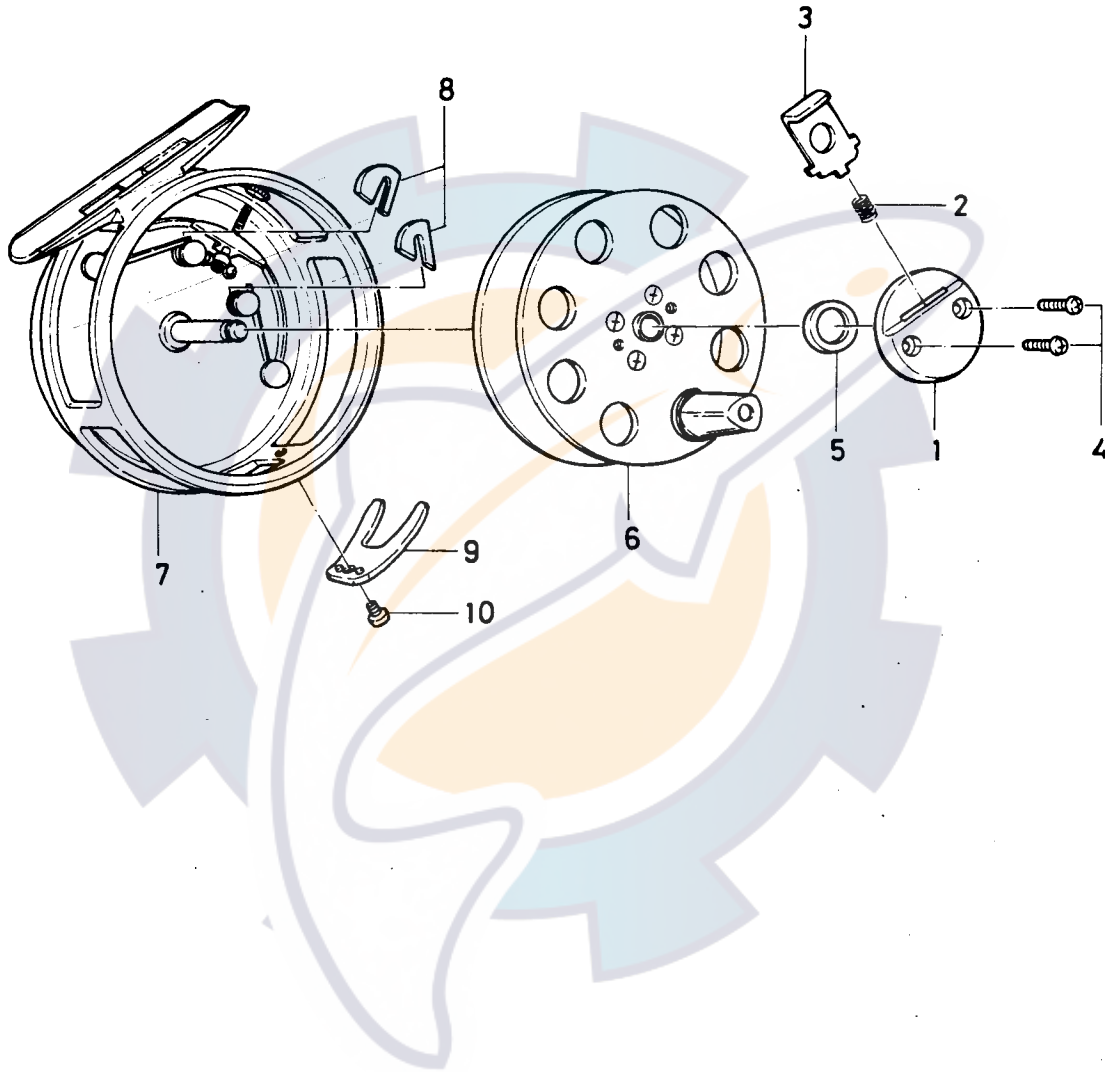

FLY REEL **730**

Key No.	Parts No.	Parts Name
1	6-130-4701	Cover
2	6-144-1801	Spool stopper spring
3	6-541-3401	Spool stopper
4	6-B05-5001	Cover screw
5	6-375-3801	Cover washer
6	6-734-6501	Spool
7	6-701-6401	Body
8	6-030-6901	Click claw
9	6-310-2201	Line guard
10	6-350-8912	Line guard screw