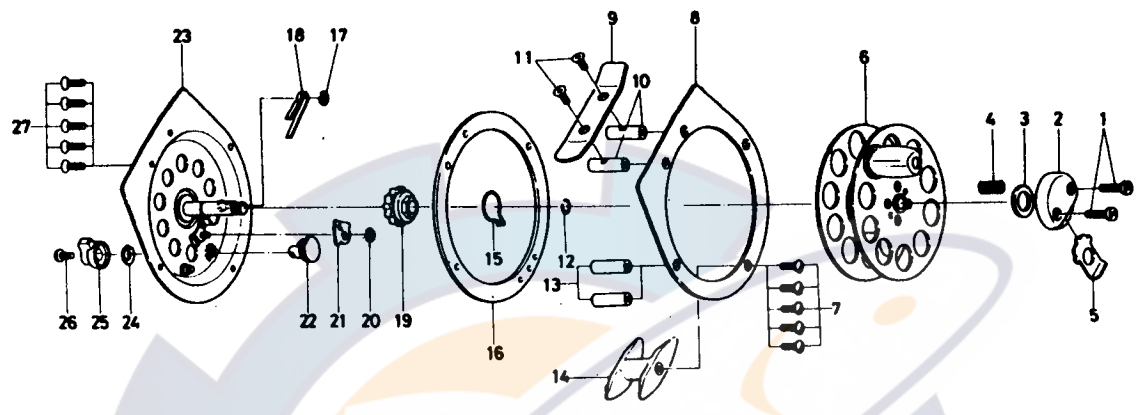

FLY REEL

731

UP TO AND INCLUDING AFTMA 7 LINE

Key No.	Parts No.	Parts Name	Key No.	Parts No.	Parts Name
1	63530001	Cover screw	15	61442901	Friction spring
2	61304701	Cover	16	61711401	Body ring
3	63753801	Cover washer	17	63207601	Click spring retainer
4	61441801	Spool stopper spring	18	61515401	Click spring
5	65413401	Spool stopper	19	67503301	Click gear assembly
6	67360501	Spool	20	63205901	Click claw retainer
7	63533501	Screw	21	60305201	Click claw
8	65603101	Ring	22	64613201	Cam
9	66103401	Stand	23	67060701	Body assembly
10	60506001	Stand pillar	24	61515301	Click lever washer
11	63533601	Stand screw	25	65413501	Click lever
12	61711301	Click gear retainer	26	63522501	Click lever screw
13	60506101	Pillar	27	63533501	Screw
14	63101101	Line guard			