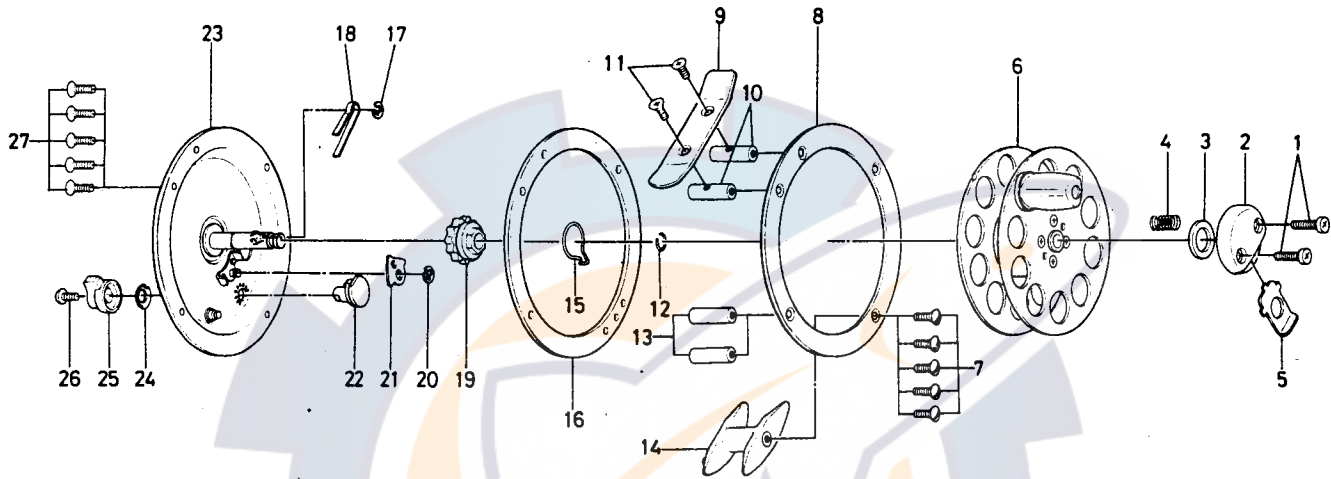

FLY REEL **731A**

KEY NO. 1 ~ 6
 6-736-1401

SPOOL ASSEMBLY

KEY NO. 9 ~ 11
 6-781-4201

STAND ASSEMBLY

Key No.	Parts No.	Parts Name	Key No.	Parts No.	Parts Name
1	6-353-0001	Cover screw	15	6-144-2901	Friction spring
2	6-130-4701	Cover	16	6-171-3501	Body ring
3	6-375-3801	Cover washer	17	6-320-7601	Click spring retainer
4	6-144-1801	Spool stopper spring	18	6-151-5402	Click spring
5	6-541-3401	Spool stopper	19	6-750-3301	Click gear
6	6-736-0501	Spool	20	6-320-5901	Click claw retainer
7	6-353-3501	Screw	21	6-030-5201	Click claw
8	6-560-5401	Ring	22	6-461-3201	Cam
9	6-610-3401	Stand	23	6-706-5901	Body
10	6-050-6011	Stand pillar	24	6-151-5301	Click lever washer
11	6-353-3601	Stand screw	25	6-541-3501	Click lever
12	6-171-1301	Click gear retainer	26	6-352-2501	Click lever screw
13	6-050-6101	Pillar	27	6-353-3501	Screw
14	6-310-1101	Line guard			