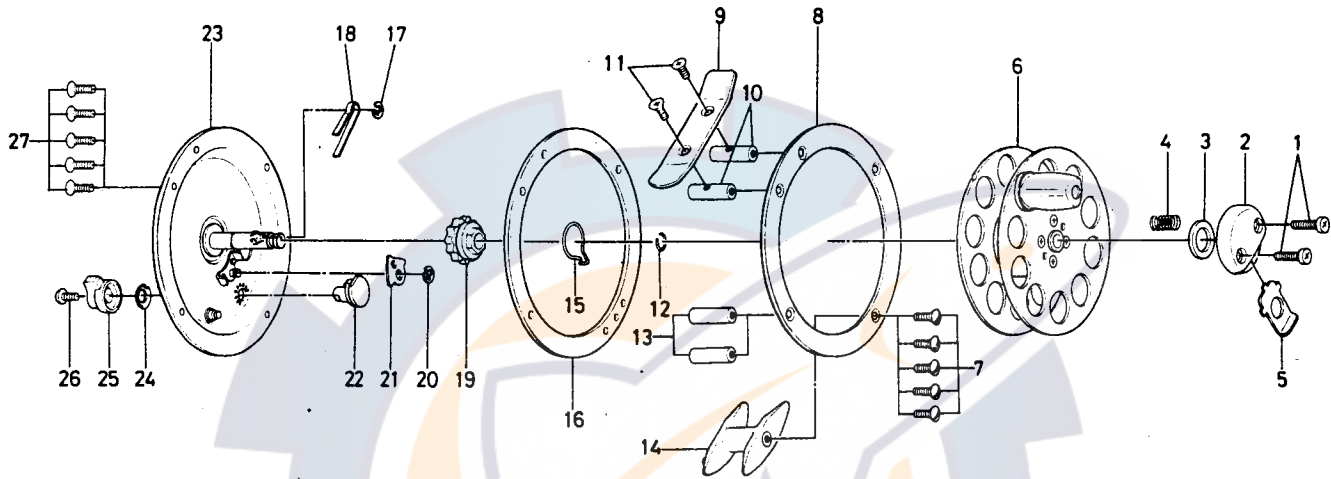

FLY REEL **731A**

KEY NO. 1 ~ 6  
 6-736-1401

**SPOOL ASSEMBLY**

KEY NO. 9 ~ 11  
 6-781-4201

**STAND ASSEMBLY**

Key No.	Parts No.	Parts Name	Key No.	Parts No.	Parts Name
1	6-353-0001	Cover screw	15	6-144-2901	Friction spring
2	6-130-4701	Cover	16	6-171-3501	Body ring
3	6-375-3801	Cover washer	17	6-320-7601	Click spring retainer
4	6-144-1801	Spool stopper spring	18	6-151-5402	Click spring
5	6-541-3401	Spool stopper	19	6-750-3301	Click gear
6	6-736-0501	Spool	20	6-320-5901	Click claw retainer
7	6-353-3501	Screw	21	6-030-5201	Click claw
8	6-560-5401	Ring	22	6-461-3201	Cam
9	6-610-3401	Stand	23	6-706-5901	Body
10	6-050-6011	Stand pillar	24	6-151-5301	Click lever washer
11	6-353-3601	Stand screw	25	6-541-3501	Click lever
12	6-171-1301	Click gear retainer	26	6-352-2501	Click lever screw
13	6-050-6101	Pillar	27	6-353-3501	Screw
14	6-310-1101	Line guard			