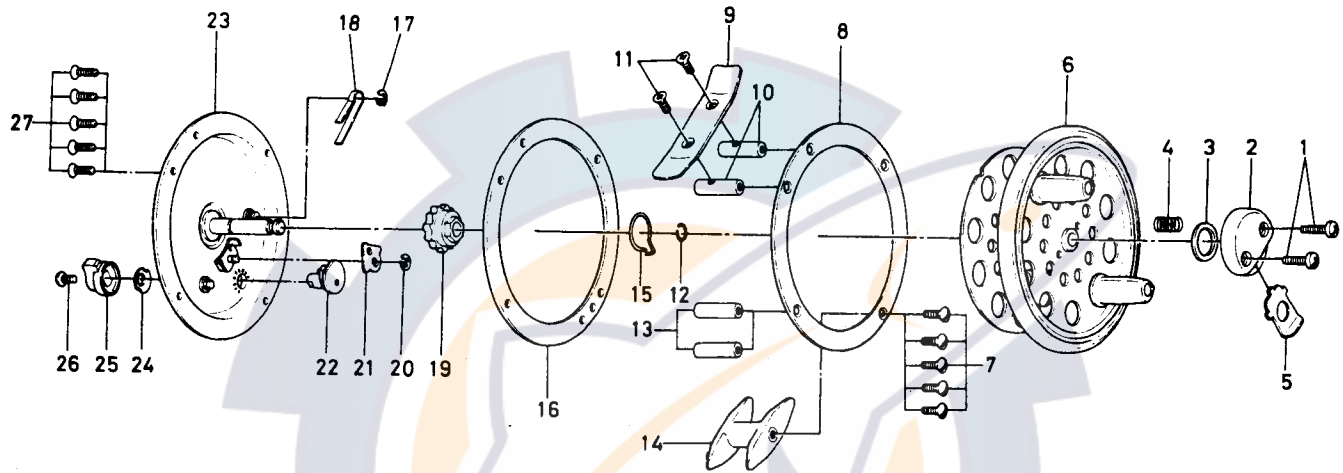

FLY REEL **732**

KEY NO. 1 ~ 6  
6-732-3011

**SPOOL ASSEMBLY**

KEY NO. 9 ~ 11  
6-781-6601

**STAND ASSEMBLY**

Key No.	Parts No.	Parts Name	Key No.	Parts No.	Parts Name
1	6-353-0001	Cover screw	15	6-144-2901	Friction spring
2	6-130-4701	Cover	16	6-171-3001	Body ring
3	6-375-3801	Cover washer	17	6-320-7601	Click spring retainer
4	6-144-1801	Spool stopper spring	18	6-151-5702	Click spring
5	6-541-3401	Spool stopper	19	6-750-4101	Click gear
6	6-732-3111	Spool	20	6-320-5901	Click claw retainer
7	6-353-3501	Screw	21	6-030-5201	Click claw
8	6-560-4701	Ring	22	6-461-3801	Cam
9	6-610-3401	Stand	23	6-706-4501	Body
10	6-050-8801	Stand pillar	24	6-151-5301	Click lever washer
11	6-353-3601	Stand screw	25	6-541-3501	Click lever
12	6-320-8901	Click gear retainer	26	6-352-2501	Click lever screw
13	6-050-8901	Pillar	27	6-353-3501	Screw
14	6-310-1401	Line guard			