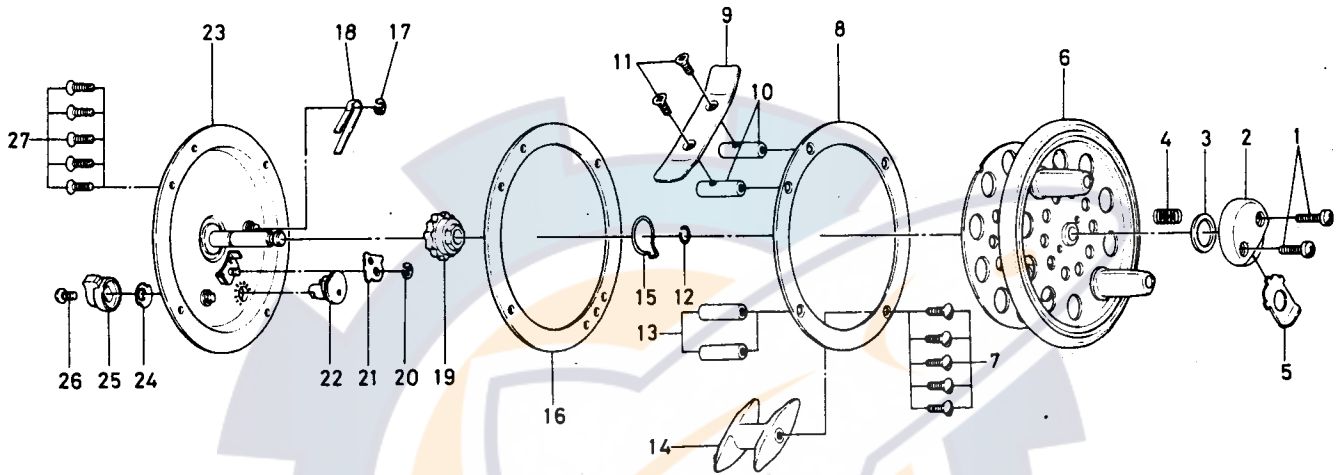

FLY REEL **734**

KEY NO. 1 ~ 6
 6-731-8811

SPOOL ASSEMBLY

KEY NO. 9 ~ 11
 6-781-4901

STAND ASSEMBLY

Key No.	Parts No.	Parts Name	Key No.	Parts No.	Parts Name
1	6-353-0001	Cover screw	15	6-144-2901	Friction spring
2	6-130-4701	Cover	16	6-171-1701	Body ring
3	6-375-3801	Cover washer	17	6-320-7601	Click spring retainer
4	6-144-1801	Spool stopper spring	18	6-151-5702	Click spring
5	6-541-3401	Spool stopper	19	6-750-4101	Click gear
6	6-731-8911	Spool	20	6-320-5901	Click claw retainer
7	6-353-3501	Screw	21	6-030-5201	Click claw
8	6-560-3801	Ring	22	6-461-3801	Cam
9	6-610-3401	Stand	23	6-706-2201	Body
10	6-050-6401	Stand pillar	24	6-151-5301	Click lever washer
11	6-353-3601	Stand screw	25	6-541-3501	Click lever
12	6-320-8901	Click gear retainer	26	6-352-2501	Click lever screw
13	6-050-6501	Pillar	27	6-353-3501	Screw
14	6-310-1201	Line guard			