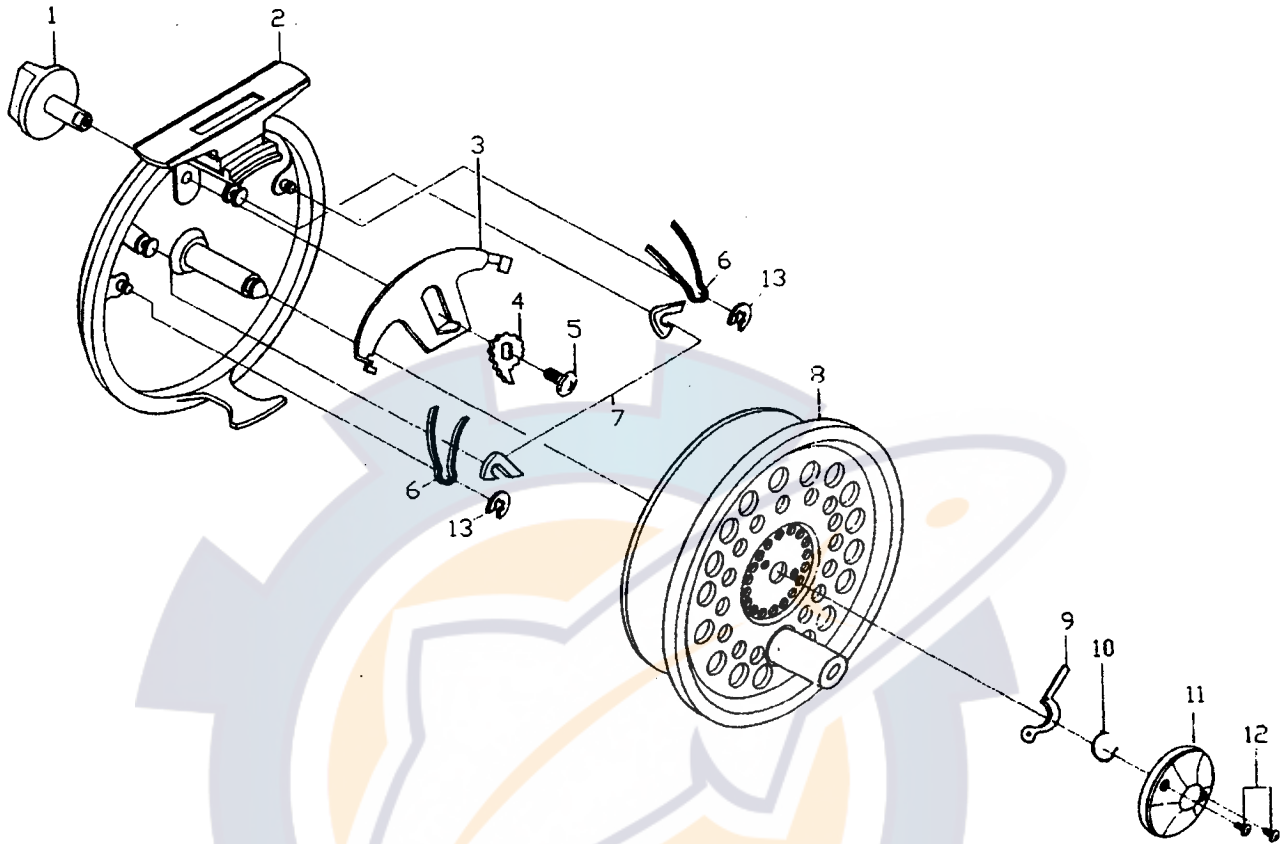

**Daiwa**  
 COMMITTED TO TOTAL QUALITY  
 FLY REEL

# LOCHMORE-S300

Key No.	Parts No.	Parts Name
1	B83-8201	DRAG KNOB
2	F77-9301	BODY
3	B03-1301	CLICK PLT
4	B03-1401	DRAG CAM
5	F50-5701	DRAG KNOB SCREW
6	B36-5502	DRAG SPRING
7	B28-6001	CLICK PAWL
8-12	F78-0301	SPOOL
13	320-1402	CLICK RET