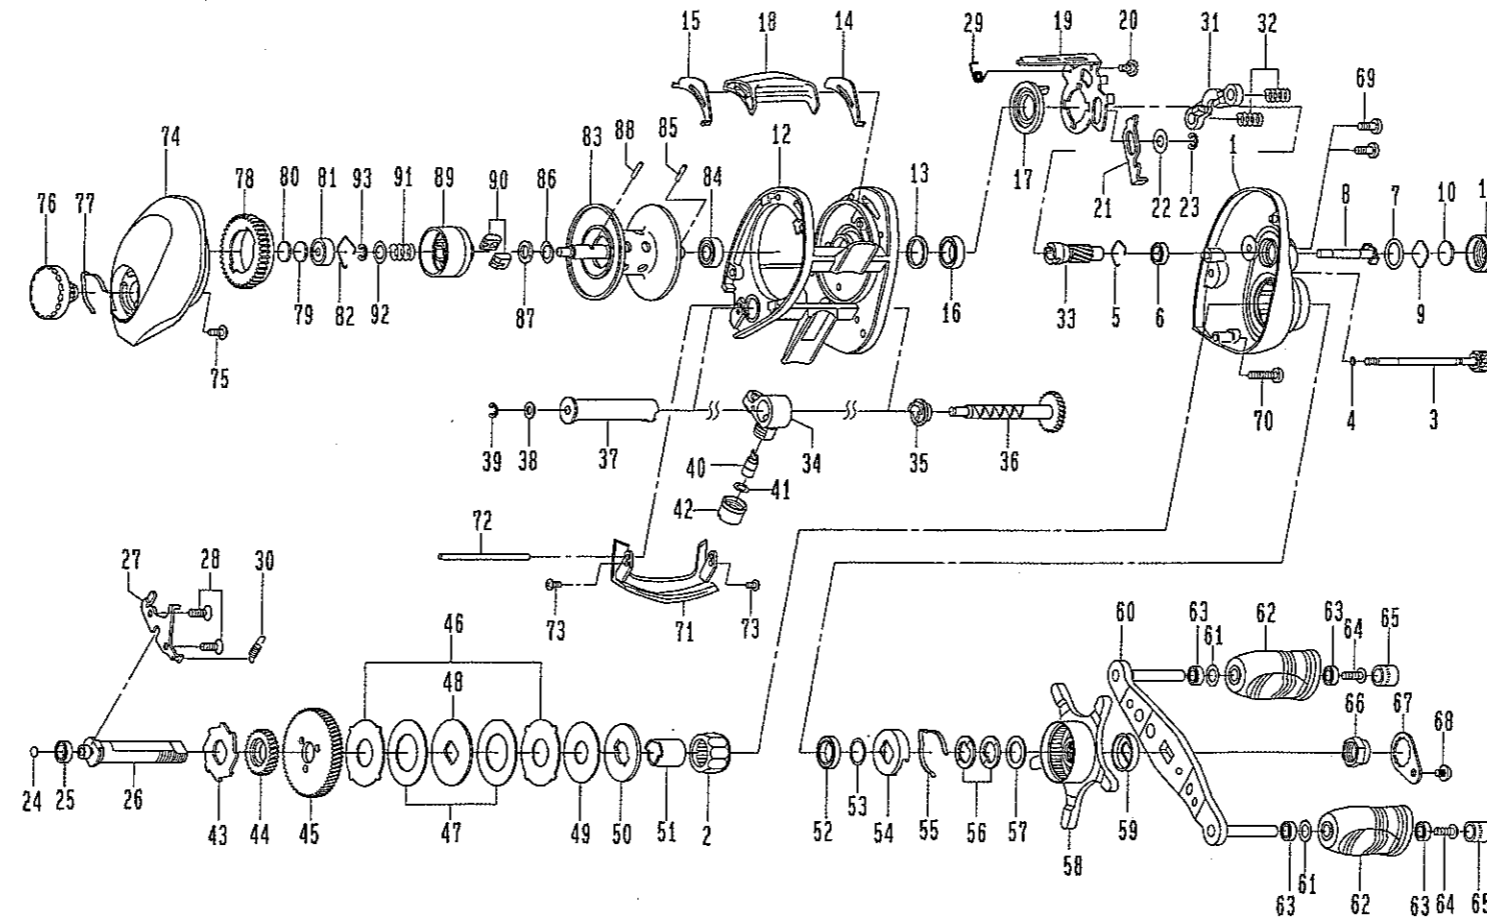

**HEARTLAND-XA 153HSTA**

Please order by parts number, not key number

Key No.	Parts No.	Parts Name	Key No.	Parts No.	Parts Name	Key No.	Parts No.	Parts Name	Key No.	Parts No.	Parts Name
1	6H205401	Right side plate	22	63716905	Washer	43	6F761701	Clutch wheel	64	6B679308	Handle knob screw
2	6G819801	Roller clutch	23	63201402	Retainer	44	6G001501	Drive gear (A)	65	6G551901	Handle nut (A)
3	6G718402	Right side plate screw (A)	24	6G357506	Drive shaft washer	45	6G544901	Drive gear (B)	66	6G793301	Handle nut (B)
4	6B853101	"O" ring (A)	25	6G466201	Ball bearing (C)	46	6F796101	Eared washer	67	60403213	Handle nut plate
5	6E219701	Bearing retainer (A)	26	6H205601	Drive shaft	47	6H032902	Drag washer (A)	68	63538301	Handle nut screw
6	6G466201	Ball bearing (A)	27	6G544002	Drive shaft retainer	48	6F796301	Key washer (A)	69	6G040801	Right side plate screw (B)
7	61715201	"O" ring (B)	28	6E134508	Drive shaft retainer screw	49	6H033002	Drag washer (B)	70	6G473501	Right side plate screw (C)
8	6F800501	Pinion shaft	29	6G544101	Clutch cam spring	50	6G141801	Key washer (B)	71	6G545310	Front plate
9	6B175401	Spool adjusting cap metal	30	6G010201	Clutch trip plate spring	51	6G545001	Gear shaft collar	72	6G545401	Stabilizer bar
10	6B175503	Spacer (A)	31	6F794801	Yoke	52	6G431003	Ball bearing (D)	73	6B360401	Front plate screw
11	6F574413	Cast control cap	32	6G597301	Yoke spring	53	6B553801	Bearing washer	74	6H206101	Left side plate
12	6H205501	Frame assembly	33	6G544202	Pinion gear	54	6F028201	Click leaf spring holder	75	6F212201	Set plate screw
13	6F834701	Clutch cam washer	34	6G544301	Line guide	55	6F032401	Click leaf spring	76	6F821218	Brake adjusting knob
14	6G543401	Spacer (B)	35	6G128201	Worm shaft holder	56	61508901	Drag spring washer	77	6F051701	Brake click spring
15	6G543501	Spacer (C)	36	6G544601	Worm shaft assembly	57	63737810	Spacing sleeve	78	6G545701	Magnet holder
16	6G431003	Ball bearing (B)	37	6G544801	Level wind guard	58	6H205901	Star drag	79	63757411	Spacer (D)
17	6F793501	Clutch cam (A)	38	63731306	Worm shaft washer	59	6F850402	Handle collar	80	63757404	Spacer (E)
18	6G874501	Clutch lever	39	63205901	Worm shaft retainer	60	6G875101	Handle assembly	81	6G511502	Ball bearing (F)
19	6G543702	Clutch cam (B)	40	61214212	Line guide pawl	61	6F197001	Handle knob washer	82	6F032201	Bearing retainer (B)
20	6G009701	Clutch cam screw	41	63731300	Line guide washer	62	6G875301	Handle knob	83-93	6Z018929	Spool assembly
21	6G543801	Clutch trip plate	42	6F402801	Pawl cap	63	6G469001	Ball bearing (E)			