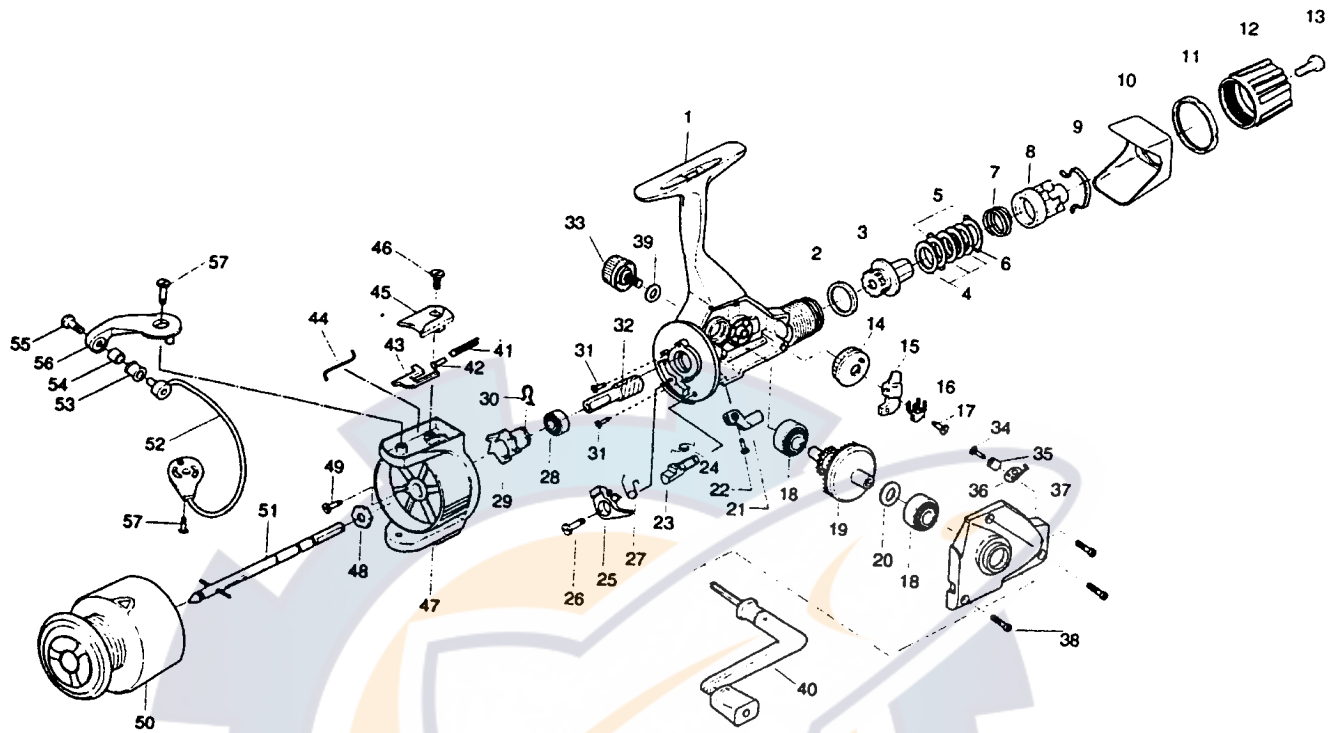

**Daiwa**  
COMMITTED TO TOTAL QUALITY  
SPINNING REEL

**JUPITER-S2550**

Key No.	Parts No.	Parts Name	Key No.	Parts No.	Parts Name
1	W00-6503	BODY	30	W00-3001	SPRING HOLDER
2	W00-0201	DRAG WASHER	31	W00-3101	BEARING RET SCREW
3	W00-0301	CLICK GEAR	32	W00-7501	PINION GEAR
4	W00-0401	KEY WASHER A	33	W00-3302	HANDLE LOCK SCREW
5	W00-0501	EARED WASHER	34	W00-3401	CLICK SPRING SCREW
6	W00-0601	KEY WASHER B	35	W00-3501	COLLAR
7	W00-0701	DRAG COIL SPRING	36	W01-7001	CLICK SPRING
8	W01-5201	DRAG COLLAR	37	W00-7303	SIDE COVER
9	W01-7201	DRAG WASHER SPRING	38	W00-3802	SIDE COVER SCREW
10	W00-6603	REAR COVER	39	W00-3901	HANDLE COLLAR
11	W00-6702	REAR COVER SCREW	40	W00-7403	HANDLE
12	W00-6803	DRAG KNOB	41	W00-4101	BAIL SPRING
13	W00-1302	DRAG KNOB SCREW	42	W00-4201	BAIL SPRING SHAFT
14	W00-6901	OSC GEAR	43	W00-4301	BAIL SPRING HOLDER
15	W00-7001	OSC SLIDER	44	W01-5401	BAIL TRIP LEVER
16	W00-7101	OSC SLIDER RET	45	W00-7703	BAIL SPRING COVER
17	W00-1701	OSC SLIDER SCREW	46	W00-4602	BAIL SPRING COVER SCREW
18	W01-7101	BUSHING	47	W00-7603	ROTOR
19	W00-7201	DRIVE GEAR	48	W00-4801	ROTOR NUT
20	W00-2001	DRIVE GEAR WASHER	49	W01-5501	ROTOR NUT LOCK SCREW
21	W00-2102	A/R LEVER	50	W00-8102	SPOOL
22	W00-2202	A/R LEVER SCREW	51	W00-8001	MAIN SHAFT
23	W00-2301	A/R CAM	52	W00-7803	BAIL
24	W00-2401	A/R CAM SPRING	53	W00-5301	LINE ROLLER
25	W00-2501	A/R PAWL	54	W00-5401	LINE ROLLER COLLAR
26	W00-2601	A/R PAWL SCREW	55	W00-5502	LINE ROLLER SCREW
27	W00-2701	A/R PAWL SPRING	56	W00-7902	BAIL ARM
28	W00-2801	BALL BEARING	57	W00-5702	BAIL ARM SCREW
29	W00-2901	A/R RATCHET			