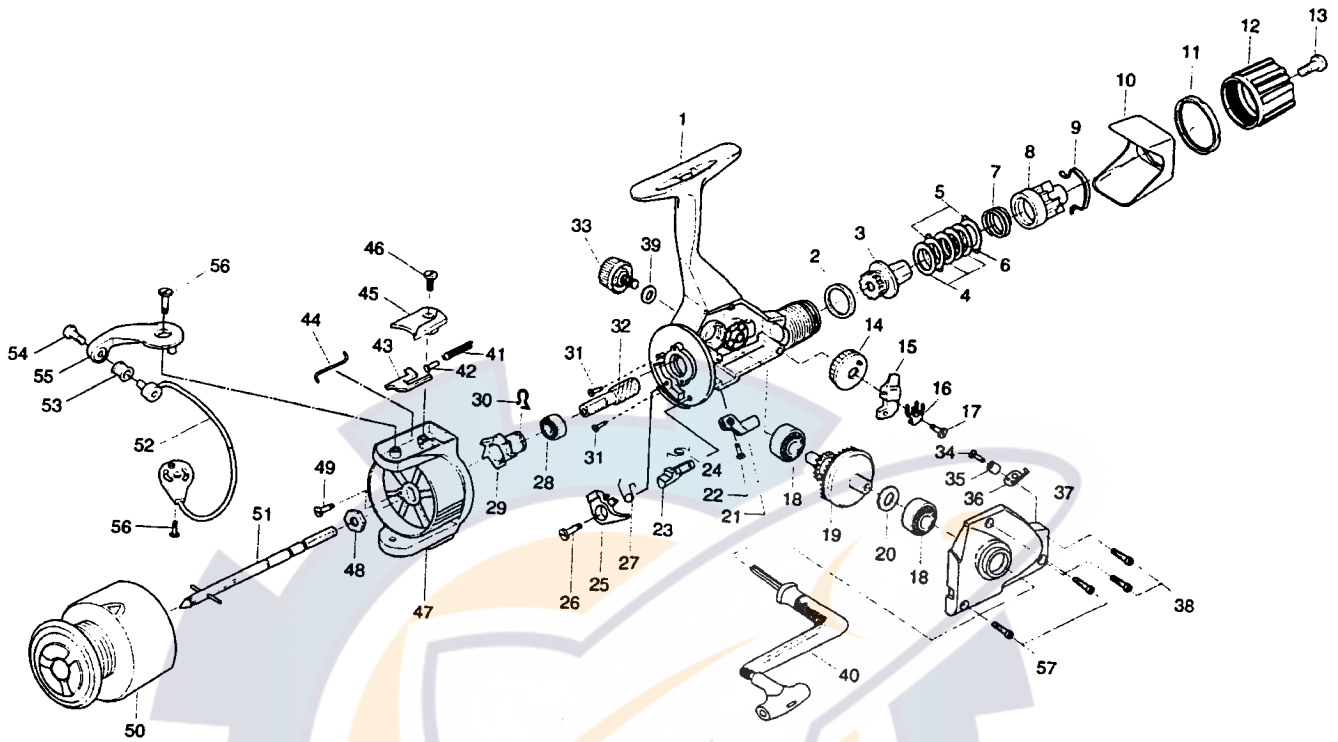

SPINNING REEL

JUPITER-S3550 / 4050

Key No.	Parts No.	Parts Name	Key No.	Parts No.	Parts Name
1	W00-8503	BODY	35	W00-3501	COLLAR
2	W00-8601	DRAG WASHER	36	W01-2001	CLICK SPRING
3	W00-8701	CLICK GEAR	37	W01-2103	SIDE COVER
4	W00-8801	KEY WASHER A	38	W00-3802	SIDE COVER SCREW
5	W00-8901	EARED WASHER	39	W00-3901	HANDLE COLLAR
6	W00-9001	KEY WASHER B	40	W01-2403	HANDLE
7	W00-9101	DRAG COIL SPRING	41	W01-2501	BAIL SPRING
8	W00-9201	DRAG COLLAR	42	W00-4201	BAIL SPRING SHAFT
9	W00-9301	DRAG WASHER SPRING	43	W00-4301	BAIL SPRING HOLDER
10	W00-9403	REAR COVER	44	W01-2801	BAIL TRIP LEVER
11	W00-9502	REAR COVER SCREW	45	W01-2903	BAIL SPRING COVER
12	W00-9603	DRAG KNOB	46	W01-3002	BAIL SPRING COVER SCREW
13	W00-1302	DRAG KNOB SCREW	47	W01-3103	ROTOR
14	W00-9801	OSC GEAR	48	W01-3201	ROTOR NUT
15	W00-9901	OSC SLIDER	49	W01-5501	ROTOR NUT LOCK SCREW
16	W01-0001	OSC SLIDER RET	50	W01-3402	SPOOL
17	W01-0101	OSC SLIDER SCREW	51	W01-3501	MAIN SHAFT
18	W01-0201	BUSHING	52	W01-3603	BAIL
19	W01-0301	DRIVE GEAR	53	W01-3701	LINE ROLLER
20	W01-0401	DRIVE GEAR WASHER	54	W00-5401	LINE ROLLER COLLAR
21	W01-0502	A/R LEVER	55	W00-5502	LINE ROLLER SCREW
22	W00-2202	A/R LEVER SCREW	56	W01-4002	BAIL ARM
23	W01-0701	A/R CAM	57	W01-4102	BAIL ARM SCREW
24	W00-2401	A/R CAM SPRING	58	W01-2202	SIDE COVER SCREW
25	W01-0901	A/R PAWL			
26	W01-1001	A/R PAWL SCREW			
27	W01-1101	A/R PAWL SPRING			
28	W01-1201	BALL BEARING			
29	W01-1301	A/R RATCHET			
30	W01-1401	SPRING HOLDER			
31	W01-1501	BEARING RET SCREW			
32	W01-1601	PINION GEAR			
33	W00-3302	HANDLE LOCK SCREW			
34	W00-3401	CLICK SPRING SCREW			

J-S4050 Special Parts

Key No.	Parts No.	Parts Name
14	W01-5001	OSC GEAR
44	W01-6601	BAIL TRIP LEVER
45	W01-6503	BAIL SPRING COVER
47	W01-5103	ROTOR
50	W01-6702	SPOOL
51	W01-5601	MAIN SHAFT
52	W01-5303	BAIL