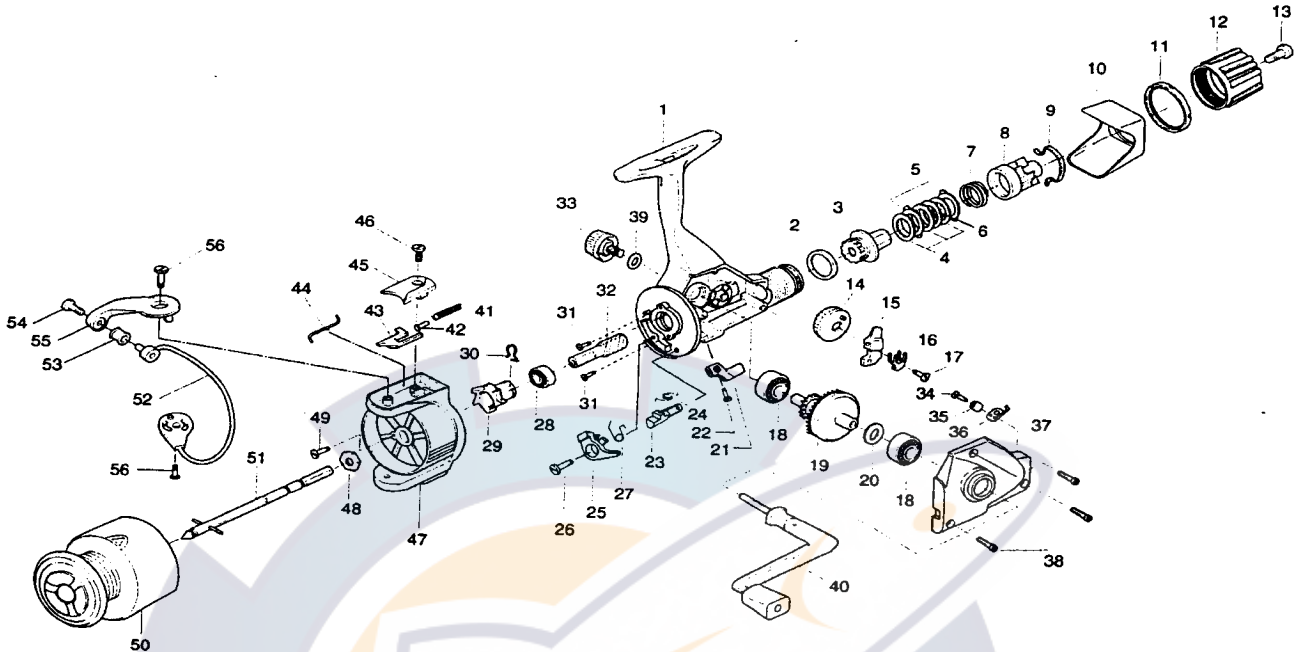

SPINNING REEL

JUPITER-Z2550

Key No.	Parts No.	Parts Name	Key No.	Parts No.	Parts Name
1	W00-6501	BODY	30	W00-3001	SPRING HOLDER
2	W00-0201	DRAG WASHER	31	W00-3101	BEARING RET SCREW
3	W00-0301	CLICK GEAR	32	W00-7501	PINION GEAR
4	W00-0401	KEY WASHER A	33	W00-3301	HANDLE LOCK SCREW
5	W00-0501	EARED WASHER	34	W00-3401	CLICK SPRING SCREW
6	W00-0601	KEY WASHER B	35	W00-3501	COLLAR
7	W00-0701	DRAG COIL SPRING	36	W01-7001	CLICK SPRING
8	W01-5201	DRAG COLLAR	37	W00-7301	SIDE COVER
9	W01-7202	DRAG WASHER SPRING	38	W00-3801	SIDE COVER SCREW
10	W00-6601	REAR COVER	39	W00-3901	HANDLE COLLAR
11	W00-6701	REAR COVER SCREW	40	W00-7401	HANDLE
12	W00-6801	DRAG KNOB	41	W00-4101	BAIL SPRING
13	W00-1301	DRAG KNOB SCREW	42	W00-4201	BAIL SPRING SHAFT
14	W00-6901	OSC GEAR	43	W00-4301	BAIL SPRING HOLDER
15	W00-7001	OSC SLIDER	44	W01-5401	BAIL TRIP LEVER
16	W00-7101	OSC SLIDER RET	45	W00-7701	BAIL SPRING COVER
17	W00-1701	OSC SLIDER SCREW	46	W00-4601	BAIL SPRING COVER SCREW
18	W00-2802	BALL BEARING A	47	W00-7601	ROTOR
19	W00-7201	DRIVE GEAR	48	W00-4801	ROTOR NUT
20	W00-2001	DRIVE GEAR WASHER	49	W01-5501	ROTOR NUT LOCK SCREW
21	W00-2101	A/R LEVER	50	W01-6001	SPOOL
22	W00-2201	A/R LEVER SCREW	50	W00-8103	SPOOL (EXTRA)
23	W00-2301	A/R CAM	51	W00-8001	MAIN SHAFT
24	W00-2401	A/R CAM SPRING	52	W00-7801	BAIL
25	W00-2501	A/R PAWL	53	W01-5801	LINE ROLLER
26	W00-2601	A/R PAWL SCREW	54	W00-5501	LINE ROLLER SCREW
27	W00-2701	A/R PAWL SPRING	55	W00-7901	BAIL ARM
28	W00-2801	BALL BEARING B	56	W00-5701	BAIL ARM SCREW
29	W00-2901	A/R RATCHET			