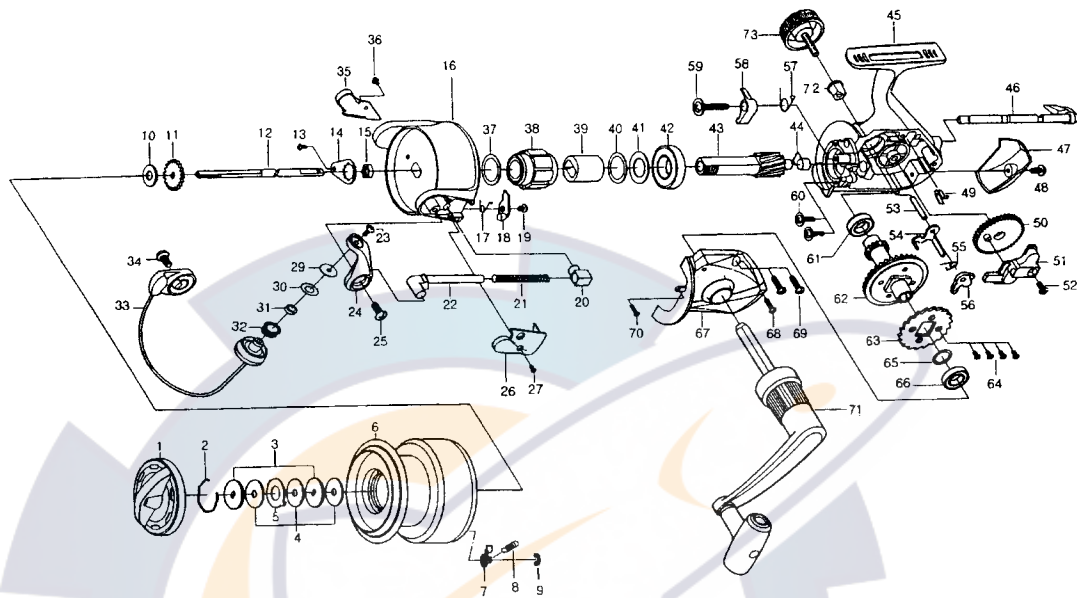

KASTOR 4500 / 5000

Key No.	Parts No.	Parts Name	Key No.	Parts No.	Parts Name
1	E54-5701	DRAG KNOB	40	F71-1801	BALL BEARING WASHER A
2	171-7701	DRAG WASHER RET	41	F71-1701	BALL BEARING WASHER B
3	L03-1301	KEY WASHER	42	L03-6401	BALL BEARING A
4	373-3711	DRAG WASHER	43	E54-2001	PINION GEAR
5	B89-9501	EARED WASHER	44	B88-0001	PINION COLLAR
2-9	E54-5801	SPOOL	45	E54-1602	BODY
7	B07-8201	CLICK PAWL	46	E54-1802	A/R LEVER
8	145-2101	CLICK SPRING	47	E54-3502	REAR COVER
9	320-1402	CLICK RET	48	F21-2201	REAR COVER SCREW
10	L00-3400	SPOOL WASHER	49	E54-1701	A/R CAM SPRING
11	L02-1401	CLICK GEAR	50	E54-2201	OSC GEAR
12	E54-3301	MAIN SHAFT	51	E54-2301	OSC SLIDER
13	L01-1702	ROTOR NUT HOLD PLT SCREW	52	351-8901	OSC SLIDER SCREW
14	F58-9801	ROTOR NUT HOLD PLT	53	E54-2501	A/R CAM SHAFT
15	340-8301	ROTOR NUT	54	E54-2401	A/R CAM
16	E54-3602	ROTOR	55	E54-2601	A/R PAWL SPRING A
17	F72-3301	BAIL TRIP LEVER SPRING	56	E54-3001	A/R PAWL A
18	F71-2601	BAIL TRIP LEVER	57	F72-1701	A/R PAWL SPRING B
19	E80-0802	BAIL TRIP LEVER SCREW	58	E54-2101	A/R PAWL B
20	E80-8901	BAIL SPRING HOLDER	59	F75-4101	A/R PAWL SCREW
21	E54-3901	BAIL SPRING	60	L01-1601	BEARING RET SCREW
22	E80-8706	BAIL SPRING SHAFT	61	B54-6001	BALL BEARING B
23	F60-7301	LINE ROLLER SCREW	62	E54-2701	DRIVE GEAR
24	E54-4002	BAIL ARM	63	E54-2801	A/R RATCHET
25	E00-7601	BAIL ARM SCREW	64	E54-2901	A/R RATCHET SCREW
26	E54-4102	BAIL SPRING COVER	65	371-2824	DRIVE GEAR WASHER
27	G25-7301	BAIL SPRING COVER SCREW A	66	B54-6001	BALL BEARING C
28	E24-8101	BAIL SPRING COVER SCREW B	67	E54-3402	SIDE COVER
29	F44-6302	LINE ROLLER COLLAR	68	E13-0501	SIDE COVER SCREW A
30	F44-6202	LINE ROLLER WASHER	69	B83-5002	SIDE COVER SCREW B
31	F47-3401	LINE ROLLER BUSHING	70	G25-7301	SIDE COVER SCREW C
32	F45-4901	LINE ROLLER	71	E54-7301	HANDLE
33	E54-4202	BAIL	72	F73-1601	HANDLE COLLAR
34	E00-7601	BAIL HOLDER SCREW	73	L00-9102	HANDLE SCREW
35	E54-4402	BAIL HOLDER COVER			
36	E24-8101	BAIL HOLDER COVER SCREW			
37	F71-1801	ROLLER CLUTCH WASHER			
38	F72-2601	ROLLER CLUTCH			
39	F70-9801	SPACING SLEEVE			

KA5000 SPECIAL PARTS

Key No.	Parts No.	Parts Name
2-9	E54-6301	SPOOL