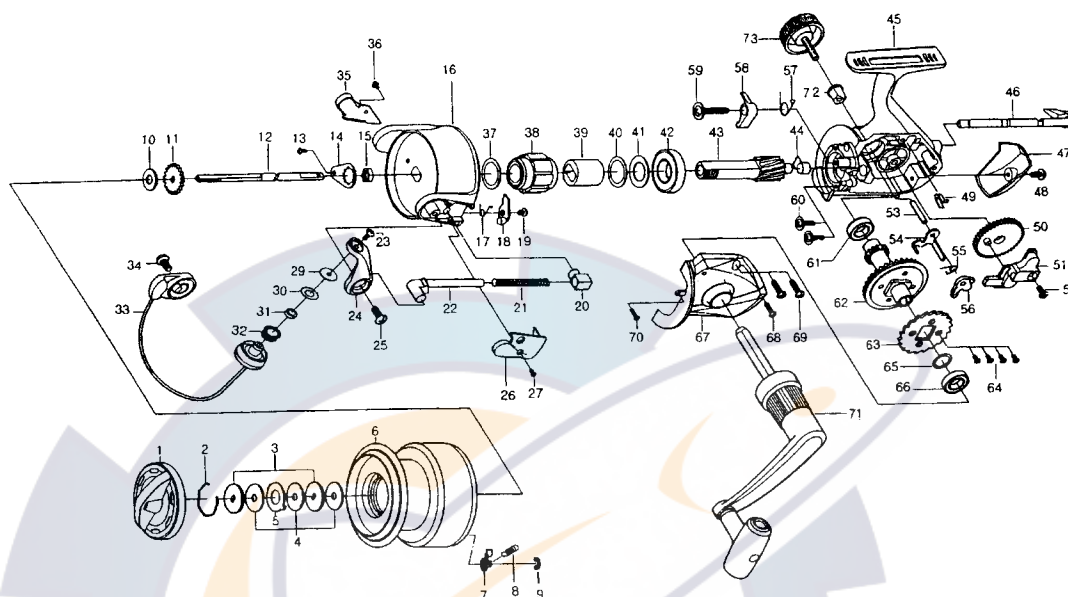

KASTOR 4500 / 5000

Key No.	Parts No.	Parts Name	Key No.	Parts No.	Parts Name
1	E54-5701	DRAG KNOB	40	F71-1801	BALL BEARING WASHER A
2	171-7701	DRAG WASHER RET	41	F71-1701	BALL BEARING WASHER B
3	L03-1301	KEY WASHER	42	L03-6401	BALL BEARING A
4	373-3711	DRAG WASHER	43	E54-2001	PINION GEAR
5	B89-9501	EARED WASHER	44	B88-0001	PINION COLLAR
2-9	E54-5801	SPOOL	45	E54-1602	BODY
7	B07-8201	CLICK PAWL	46	E54-1802	A/R LEVER
8	145-2101	CLICK SPRING	47	E54-3502	REAR COVER
9	320-1402	CLICK RET	48	F21-2201	REAR COVER SCREW
10	L00-3400	SPOOL WASHER	49	E54-1701	A/R CAM SPRING
11	L02-1401	CLICK GEAR	50	E54-2201	OSC GEAR
12	E54-3301	MAIN SHAFT	51	E54-2301	OSC SLIDER
13	L01-1702	ROTOR NUT HOLD PLT SCREW	52	351-8901	OSC SLIDER SCREW
14	F58-9801	ROTOR NUT HOLD PLT	53	E54-2501	A/R CAM SHAFT
15	340-8301	ROTOR NUT	54	E54-2401	A/R CAM
16	E54-3602	ROTOR	55	E54-2601	A/R PAWL SPRING A
17	F72-3301	BAIL TRIP LEVER SPRING	56	E54-3001	A/R PAWL A
18	F71-2601	BAIL TRIP LEVER	57	F72-1701	A/R PAWL SPRING B
19	E80-0802	BAIL TRIP LEVER SCREW	58	E54-2101	A/R PAWL B
20	E80-8901	BAIL SPRING HOLDER	59	F75-4101	A/R PAWL SCREW
21	E54-3901	BAIL SPRING	60	L01-1601	BEARING RET SCREW
22	E80-8706	BAIL SPRING SHAFT	61	B54-6001	BALL BEARING B
23	F60-7301	LINE ROLLER SCREW	62	E54-2701	DRIVE GEAR
24	E54-4002	BAIL ARM	63	E54-2801	A/R RATCHET
25	E00-7601	BAIL ARM SCREW	64	E54-2901	A/R RATCHET SCREW
26	E54-4102	BAIL SPRING COVER	65	371-2824	DRIVE GEAR WASHER
27	G25-7301	BAIL SPRING COVER SCREW A	66	B54-6001	BALL BEARING C
28	E24-8101	BAIL SPRING COVER SCREW B	67	E54-3402	SIDE COVER
29	F44-6302	LINE ROLLER COLLAR	68	E13-0501	SIDE COVER SCREW A
30	F44-6202	LINE ROLLER WASHER	69	B83-5002	SIDE COVER SCREW B
31	F47-3401	LINE ROLLER BUSHING	70	G25-7301	SIDE COVER SCREW C
32	F45-4901	LINE ROLLER	71	E54-7301	HANDLE
33	E54-4202	BAIL	72	F73-1601	HANDLE COLLAR
34	E00-7601	BAIL HOLDER SCREW	73	L00-9102	HANDLE SCREW
35	E54-4402	BAIL HOLDER COVER			
36	E24-8101	BAIL HOLDER COVER SCREW			
37	F71-1801	ROLLER CLUTCH WASHER			
38	F72-2601	ROLLER CLUTCH			
39	F70-9801	SPACING SLEEVE			

KA5000 SPECIAL PARTS

Key No.	Parts No.	Parts Name
2-9	E54-6301	SPOOL