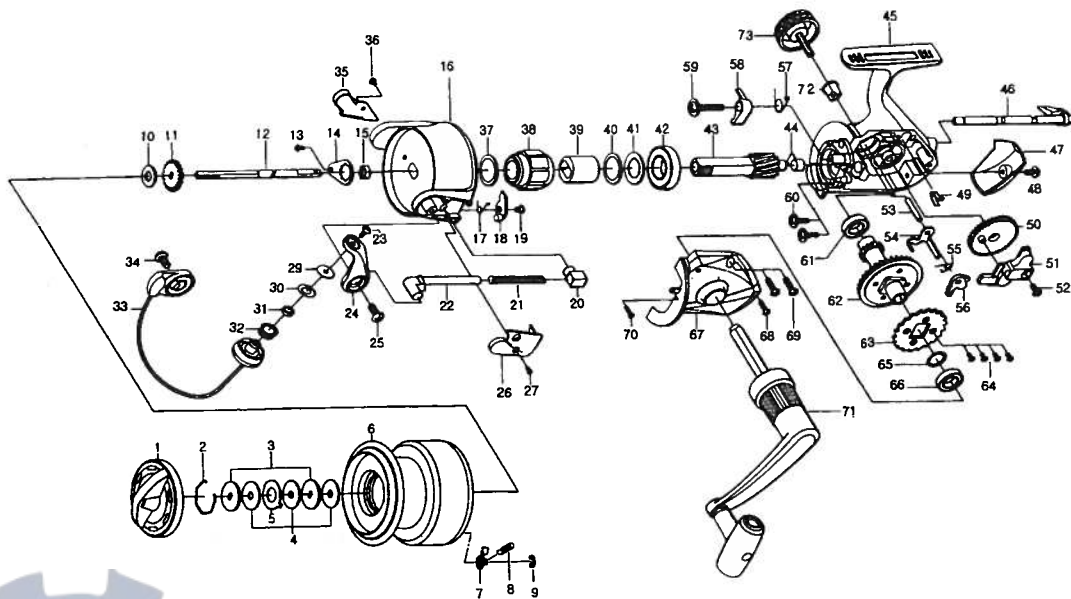

KASTOR 4500 / 5000

Key No.	Parts No.	Parts Name	Key No.	Parts No.	Parts Name
1	E54-5701	DRAG KNOB	40	F71-1801	BALL BEARING WASHER A
2	171-7701	DRAG WASHER RET	41	F71-1701	BALL BEARING WASHER B
3	L03-1301	KEY WASHER	42	L03-6401	BALL BEARING A
4	373-3711	DRAG WASHER	43	E54-2001	PINION GEAR
5	B89-9501	EARED WASHER	44	B88-0001	PINION COLLAR
2-9	E54-5801	SPOOL	45	E54-1602	BODY
7	B07-8201	CLICK PAWL	46	E54-1802	A/R LEVER
8	145-2101	CLICK SPRING	47	E54-3502	REAR COVER
9	320-1402	CLICK RET	48	F21-2201	REAR COVER SCREW
10	L00-3400	SPOOL WASHER	49	E54-1701	A/R CAM SPRING
11	L02-1401	CLICK GEAR	50	E54-2201	OSC GEAR
12	E54-3301	MAIN SHAFT	51	E54-2301	OSC SLIDER
13	L01-1702	ROTOR NUT HOLD PLT SCREW	52	351-8901	OSC SLIDER SCREW
14	F58-9801	ROTOR NUT HOLD PLT	53	E54-2501	A/R CAM SHAFT
15	340-8301	ROTOR NUT	54	E54-2401	A/R CAM
16	E54-3602	ROTOR	55	E54-2601	A/R PAWL SPRING A
17	F72-3301	BAIL TRIP LEVER SPRING	56	E54-3001	A/R PAWL A
18	F71-2601	BAIL TRIP LEVER	57	F72-1701	A/R PAWL SPRING B
19	E80-0802	BAIL TRIP LEVER SCREW	58	E54-2101	A/R PAWL B
20	E80-8901	BAIL SPRING HOLDER	59	F75-4101	A/R PAWL SCREW
21	E54-3901	BAIL SPRING	60	L01-1601	BEARING RET SCREW
22	E80-8706	BAIL SPRING SHAFT	61	B54-6001	BALL BEARING B
23	F60-7301	LINE ROLLER SCREW	62	E54-2701	DRIVE GEAR
24	E54-4002	BAIL ARM	63	E54-2801	A/R RATCHET
25	E00-7601	BAIL ARM SCREW	64	E54-2901	A/R RATCHET SCREW
26	E54-4102	BAIL SPRING COVER	65	371-2824	DRIVE GEAR WASHER
27	G25-7301	BAIL SPRING COVER SCREW A	66	B54-6001	BALL BEARING C
28	E24-8101	BAIL SPRING COVER SCREW B	67	E54-3402	SIDE COVER
29	F44-6302	LINE ROLLER COLLAR	68	E13-0501	SIDE COVER SCREW A
30	F44-6202	LINE ROLLER WASHER	69	B83-5002	SIDE COVER SCREW B
31	F47-3401	LINE ROLLER BUSHING	70	G25-7301	SIDE COVER SCREW C
32	F45-4901	LINE ROLLER	71	E54-7301	HANDLE
33	E54-4202	BAIL	72	F73-1601	HANDLE COLLAR
34	E00-7601	BAIL HOLDER SCREW	73	L00-9102	HANDLE SCREW
35	E54-4402	BAIL HOLDER COVER			
36	E24-8101	BAIL HOLDER COVER SCREW			
37	F71-1801	ROLLER CLUTCH WASHER			
38	F72-2601	ROLLER CLUTCH			
39	F70-9801	SPACING SLEEVE			

KA5000 SPECIAL PARTS

Key No.	Parts No.	Parts Name
2-9	E54-6301	SPOOL