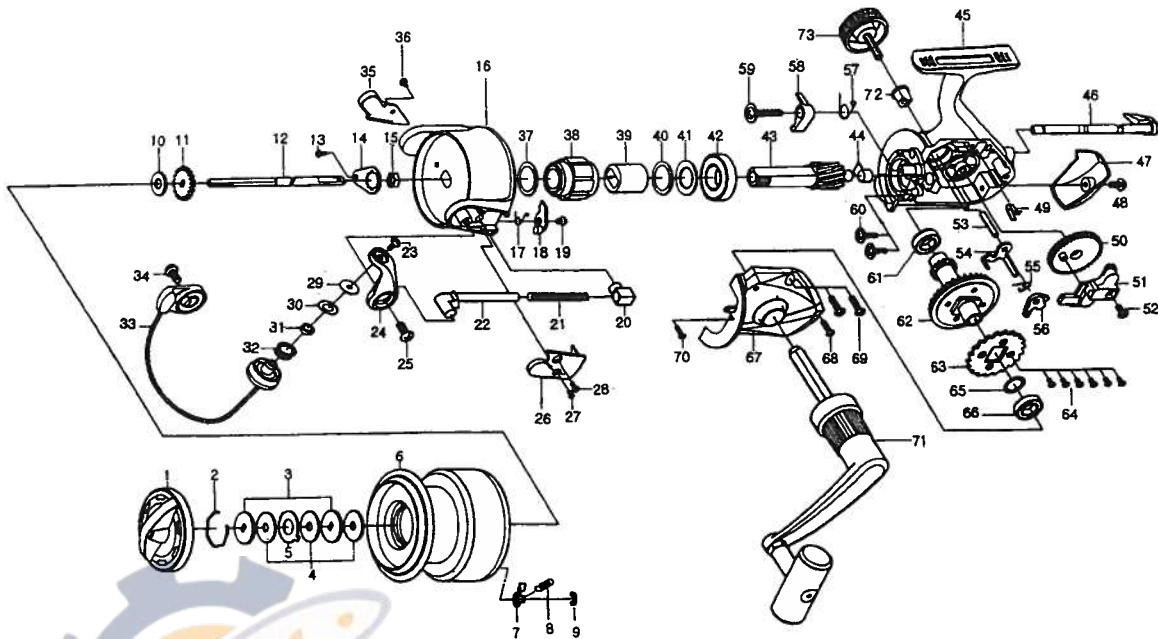

KASTOR 5500 / 6000

Key No.	Parts No.	Parts Name
1	E54-5701	DRAG KNOB
2	171-7701	DRAG WASHER RET
3	L03-1301	KEY WASHER
4	373-3711	DRAG WASHER
5	B89-9501	EARED WASHER
2-9	E55-0601	SPOOL
7	B07-8201	CLICK PAWL
8	145-2101	CLICK SPRING
9	320-1402	CLICK RET
10	L00-3400	SPOOL WASHER
11	L02-1401	CLICK GEAR
12	E54-8601	MAIN SHAFT
13	L01-1702	ROTOR NUT HOLD PLT SCREW
14	F58-9801	ROTOR NUT HOLD PLT
15	340-8301	ROTOR NUT
16	E54-8902	ROTOR
17	F72-3301	BAIL TRIP LEVER SPRING
18	F71-2601	BAIL TRIP LEVER
19	E80-0802	BAIL TRIP LEVER SCREW
20	E80-8901	BAIL SPRING HOLDER
21	E54-9101	BAIL SPRING
22	E80-8707	BAIL SPRING SHAFT
23	F60-7301	LINE ROLLER SCREW
24	E54-4002	BAIL ARM
25	E00-7601	BAIL ARM SCREW
26	E54-9202	BAIL SPRING COVER
27	G25-7301	BAIL SPRING COVER SCREW A
28	E24-8101	BAIL SPRING COVER SCREW B
29	F44-6302	LINE ROLLER COLLAR
30	F44-6202	LINE ROLLER WASHER
31	F47-3401	LINE ROLLER BUSHING
32	F45-4901	LINE ROLLER
33	E54-9302	BAIL
34	E00-7601	BAIL HOLDER SCREW
35	E54-9502	BAIL HOLDER COVER
36	E24-8101	BAIL HOLDER COVER SCREW
37	F71-1801	ROLLER CLUTCH WASHER
38	F72-2601	ROLLER CLUTCH
39	F70-9801	SPACING SLEEVE