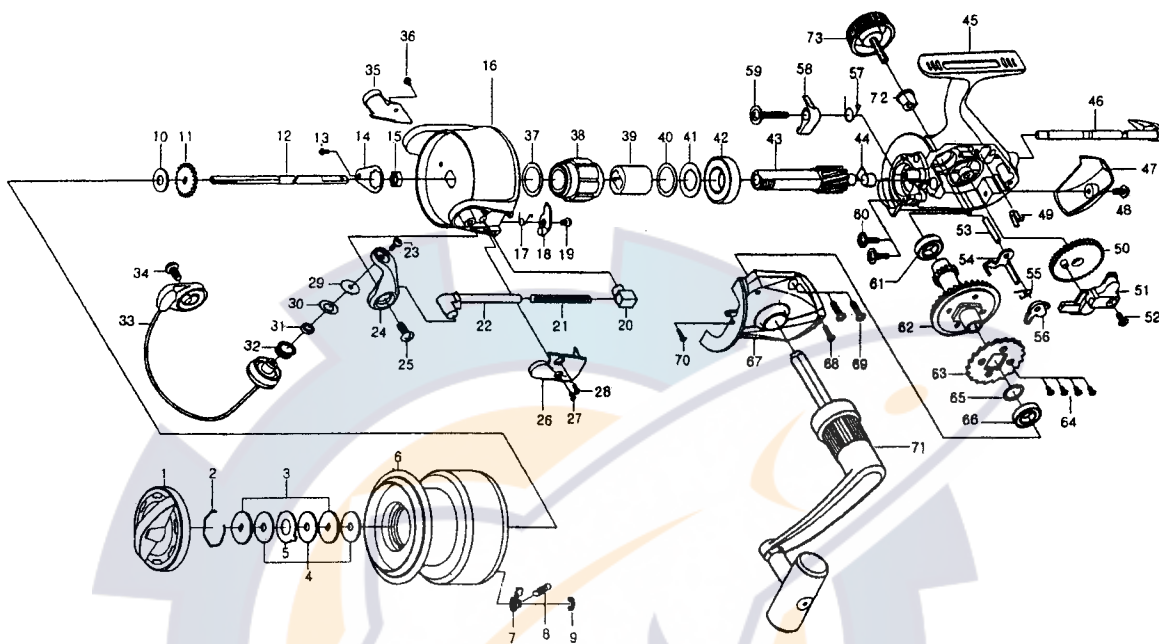

LAGUNA 4500 / 5000

Key No.	Parts No.	Parts Name	Key No.	Parts No.	Parts Name
1	E54-5501	DRAG KNOB	40	F71-1801	BALL BEARING WASHER A
2	171-7701	DRAG WASHER RET	41	F71-1701	BALL BEARING WASHER B
3	L03-1301	KEY WASHER	42	L03-6401	BALL BEARING B
4	373-3711	DRAG WASHER	43	E54-2001	PINION GEAR
5	B89-9501	EARED WASHER	44	B88-0001	PINION COLLAR
2-9	E54-5201	SPOOL	45	E54-1601	BODY
2-9	E54-6601	SPOOL (EXTRA)	46	E54-1801	A/R LEVER
7	B07-8201	CLICK PAWL	47	E54-3501	REAR COVER
8	145-2101	CLICK SPRING	48	F21-2201	REAR COVER SCREW
9	320-1402	CLICK RET	49	E54-1701	A/R CAM SPRING
10	L00-3400	SPOOL WASHER	50	E54-2201	OSC GEAR
11	L02-1401	CLICK GEAR	51	E54-2301	OSC SLIDER
12	E54-3301	MAIN SHAFT	52	351-8901	OSC SLIDER SCREW
13	L01-1702	ROTOR NUT HOLD PLT SCREW	53	E54-2501	A/R CAM SHAFT
14	F58-9801	ROTOR NUT HOLD PLT	54	E54-2401	A/R CAM
15	340-8301	ROTOR NUT	55	E54-2601	A/R PAWL SPRING A
16	E54-3601	ROTOR	56	E54-3001	A/R PAWL A
17	F72-3301	BAIL TRIP LEVER SPRING	57	F72-1701	A/R PAWL SPRING B
18	F71-2601	BAIL TRIP LEVER	58	E54-2101	A/R PAWL B
19	E80-0802	BAIL TRIP LEVER SCREW	59	F75-4101	A/R PAWL SCREW
20	E80-8901	BAIL SPRING HOLDER	60	L01-1601	BEARING RET SCREW
21	E54-3901	BAIL SPRING	61	B54-6001	BALL BEARING C
22	E80-8706	BAIL SPRING SHAFT	62	E54-2701	DRIVE GEAR
23	F60-7301	LINE ROLLER SCREW	63	E54-2801	A/R RATCHET
24	E54-4001	BAIL ARM	64	E54-2901	A/R RATCHET SCREW
25	E00-7601	BAIL ARM SCREW	65	371-2824	DRIVE GEAR WASHER
26	E54-4101	BAIL SPRING COVER	66	B54-6001	BALL BEARING D
27	G25-7301	BAIL SPRING COVER SCREW A	67	E54-3401	SIDE COVER
28	E24-8101	BAIL SPRING COVER SCREW B	68	E13-0501	SIDE COVER SCREW A
29	F44-6302	LINE ROLLER COLLAR	69	B83-5002	SIDE COVER SCREW B
30	F44-6202	LINE ROLLER WASHER	70	G25-7301	SIDE COVER SCREW C
31	F05-5601	BALL BEARING A	71	E54-4501	HANDLE
32	F45-4902	LINE ROLLER	72	F73-1601	HANDLE COLLAR
33	E54-4201	BAIL	73	L00-9111	HANDLE SCREW
34	E00-7601	BAIL HOLDER SCREW			
35	E54-4401	BAIL HOLDER COVER			
36	E24-8101	BAIL HOLDER COVER SCREW			
37	F71-1801	ROLLER CLUTCH WASHER			
38	F72-2601	ROLLER CLUTCH			
39	F70-9801	SPACING SLEEVE			

LA5000 SPECIAL PARTS

Key No.	Parts No.	Parts Name
2-9	E54-6001	SPOOL
2-9	E54-6901	SPOOL (EXTRA)